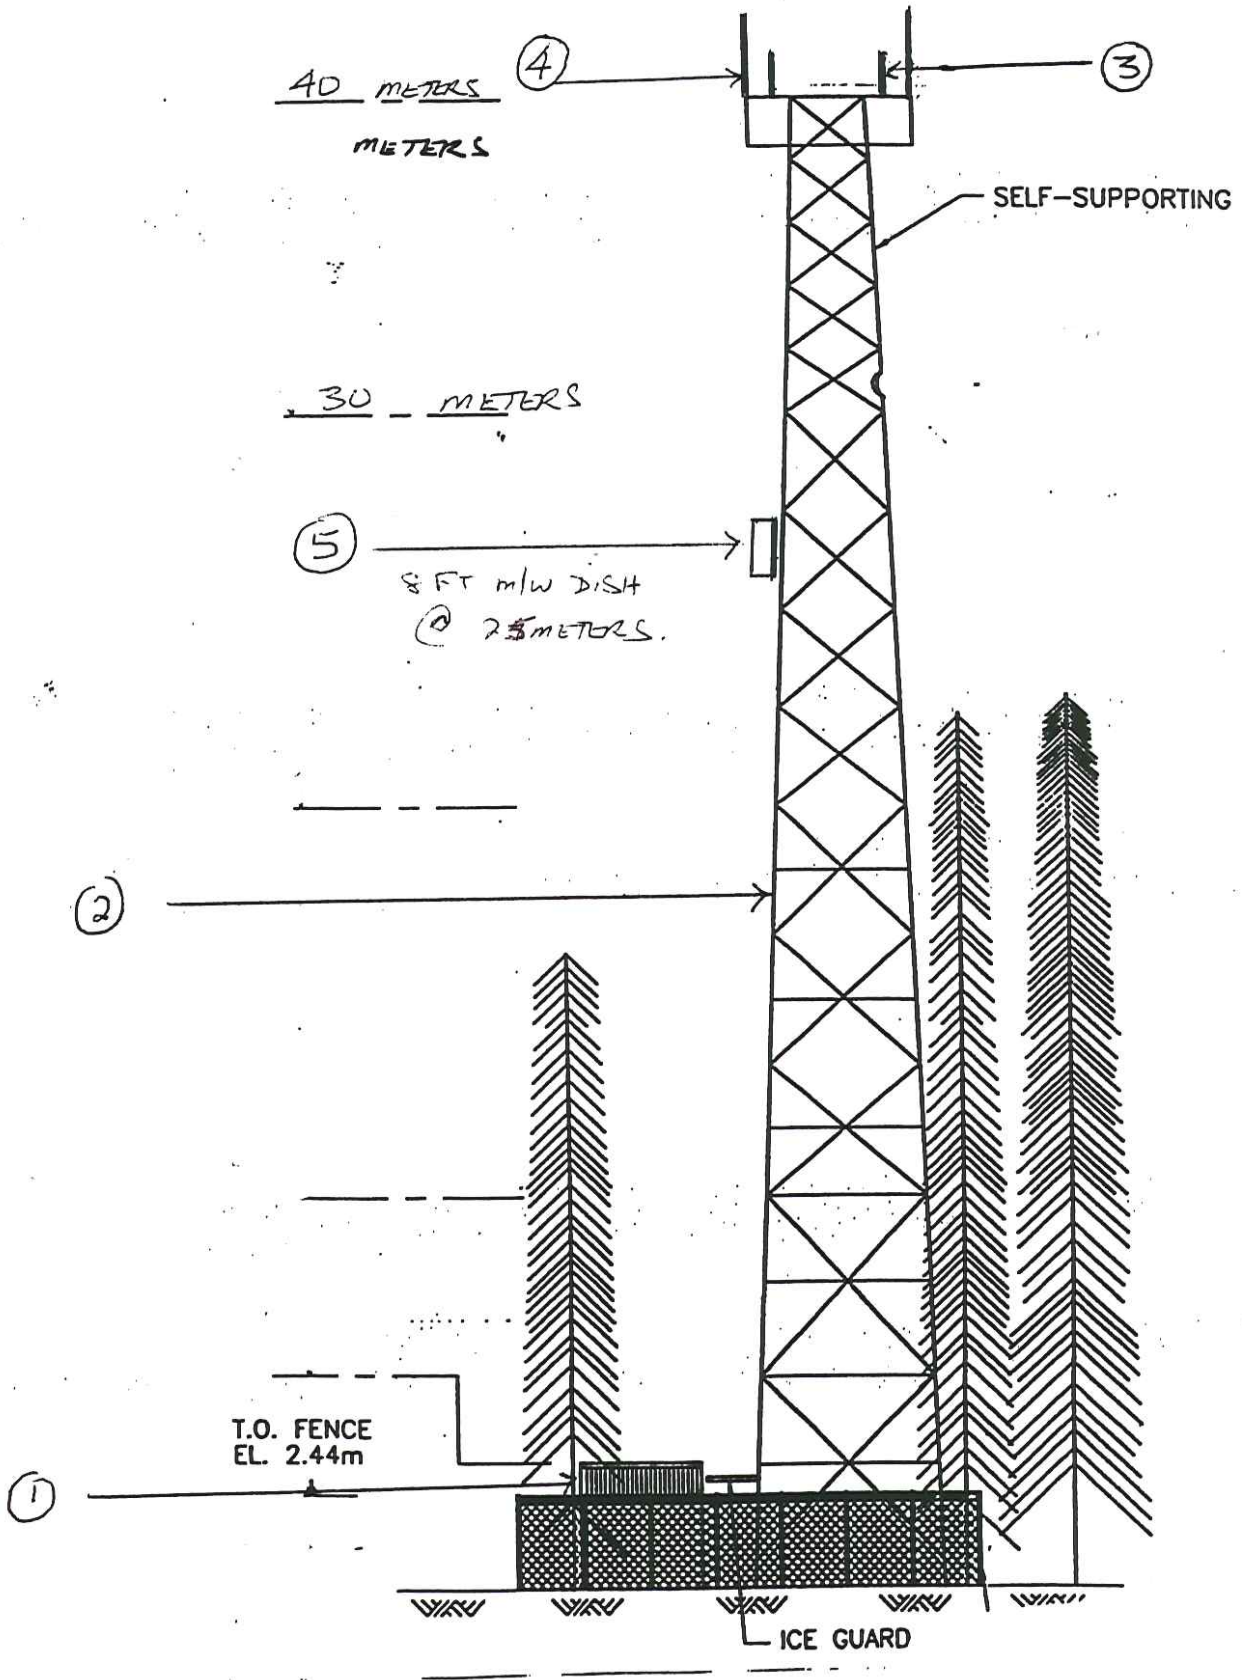

ROGERS COMMUNICATIONS INC.
MARA LAKE - W2580 - TOWER PROFILE

40 - METER SELF SUPPORT TOWER

NOT TO SCALE