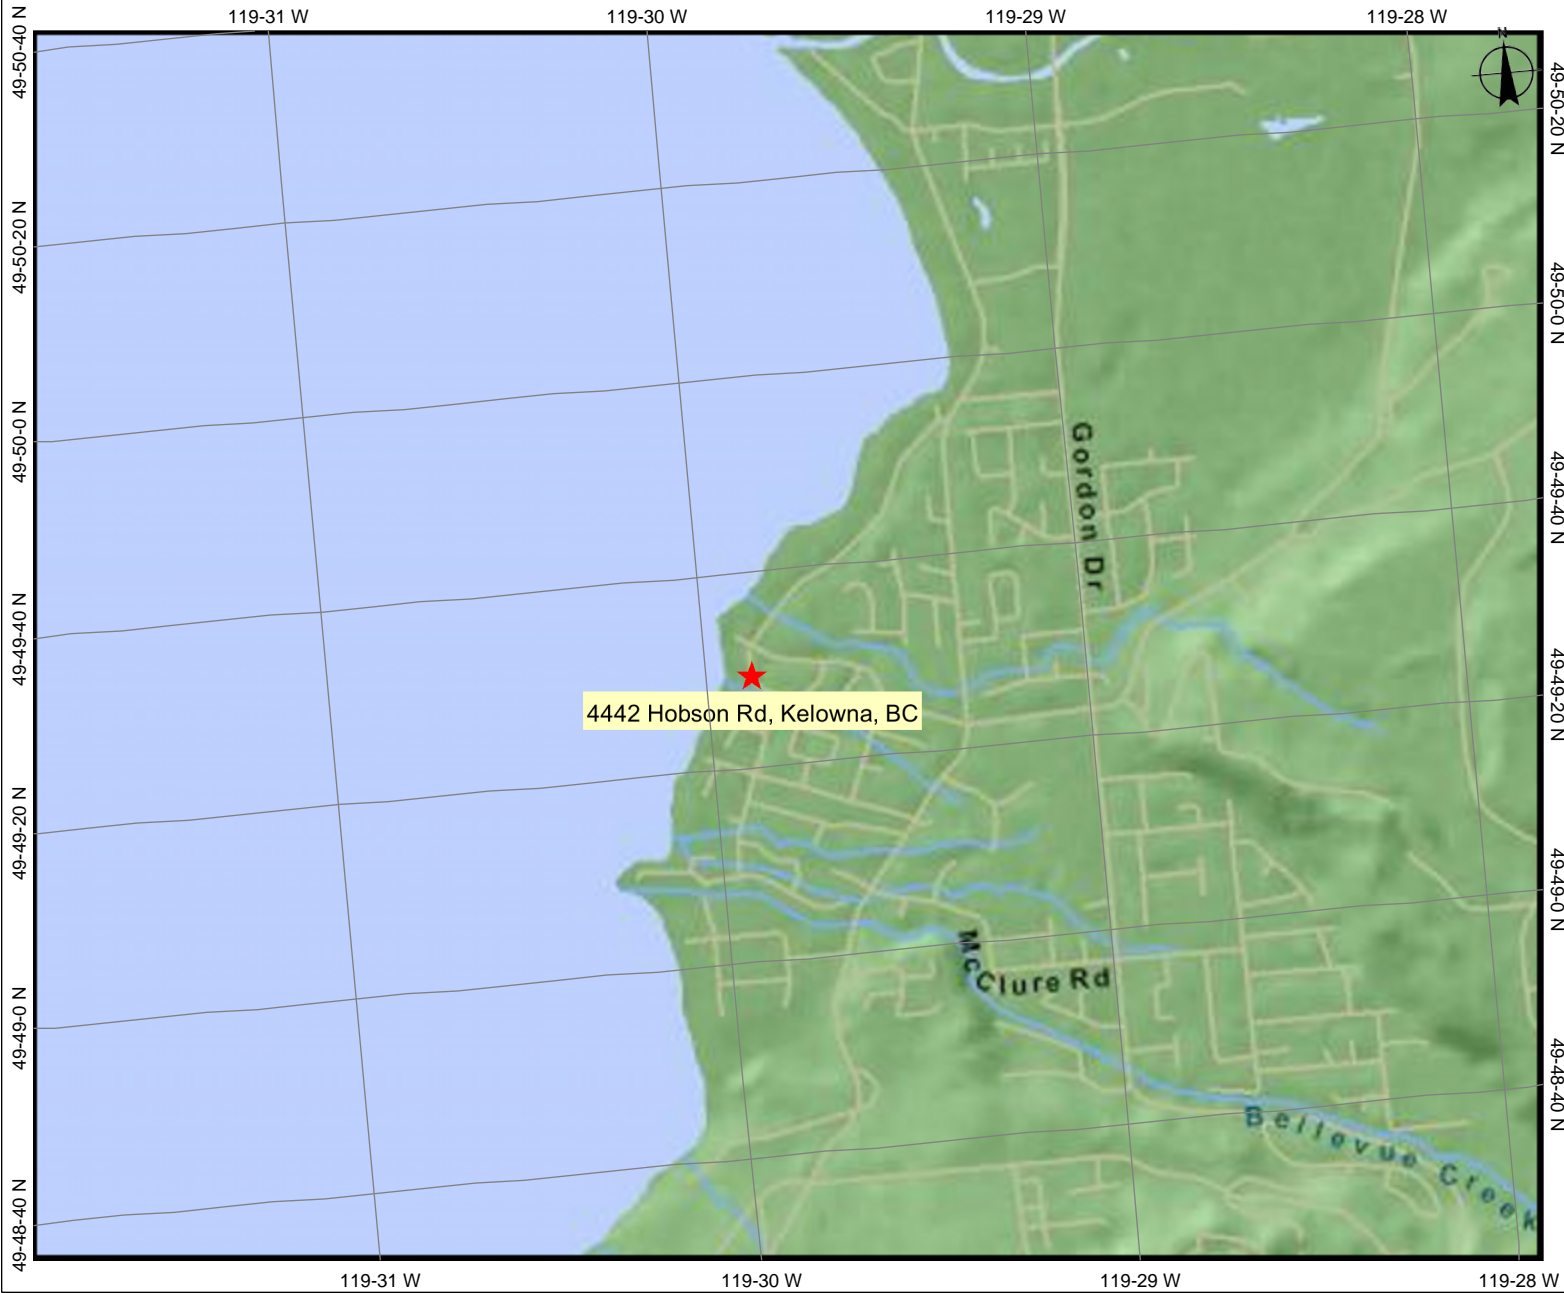

Description: Site Map
Location: Okanagan Lake

Location Map

Submitting Agency:
FCBC
File #: 3412060

Date: September 15, 2009

Mapsheet #: 82E083

Scale: 1:23,975

NOTE:

Map produced using IMap BC on-line.
FOR GENERAL REFERENCE ONLY.
The accuracy and completeness of the information on
this map is not guaranteed. Not for navigational
purposes.

Datum/Projection: NAD83, Albers Equal Area Conic

Key Map