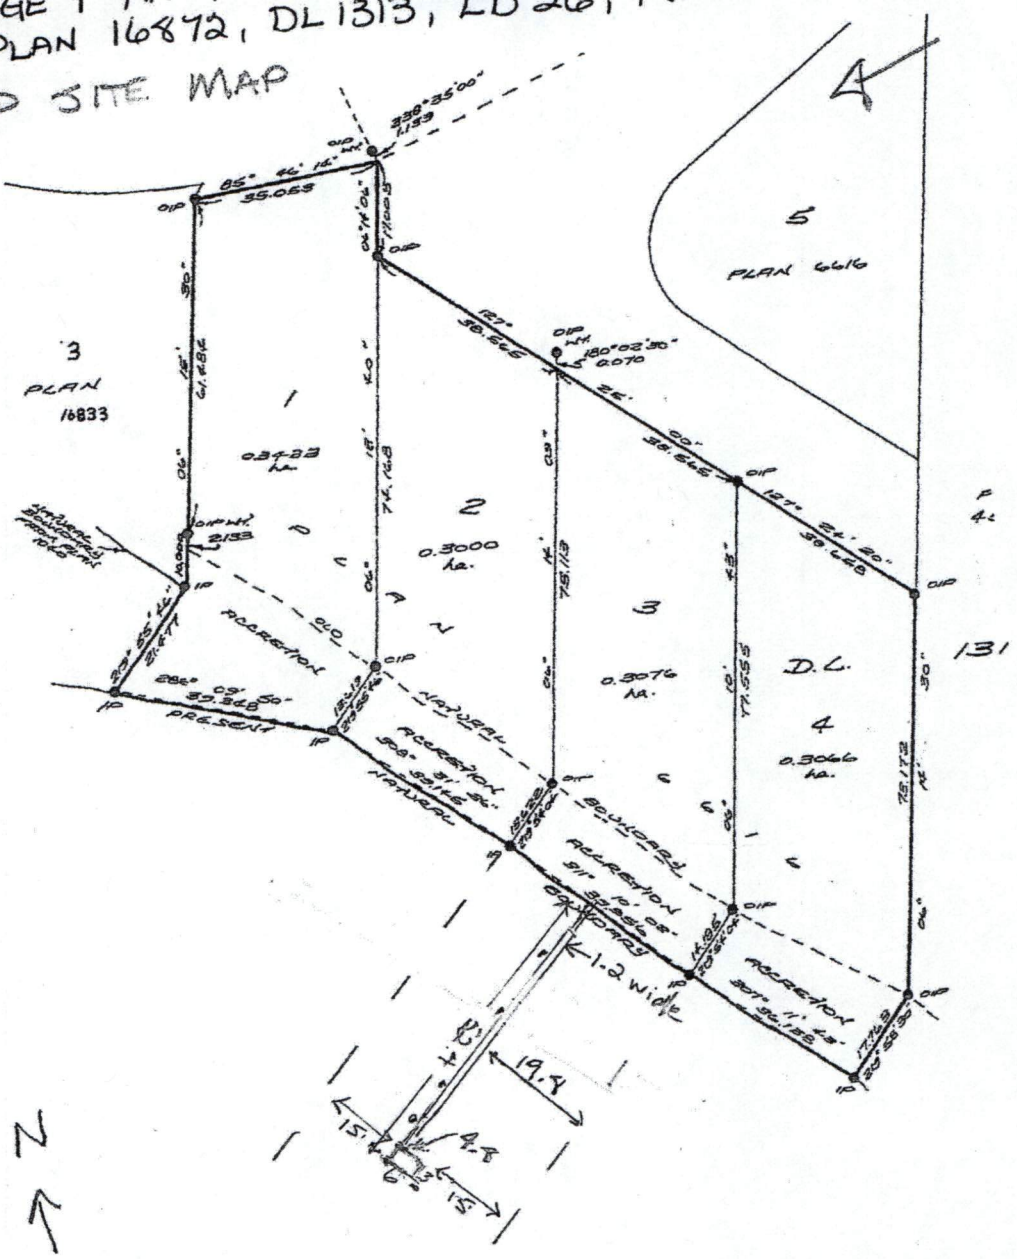

GUY LODGE + KATHLINE HOLMES
 LOT 3, PLAN 16872, DL 1313, LD 26, KD
 DETAILED SITE MAP

SCALE ~~1cm = 1m~~
 1mm = 1m