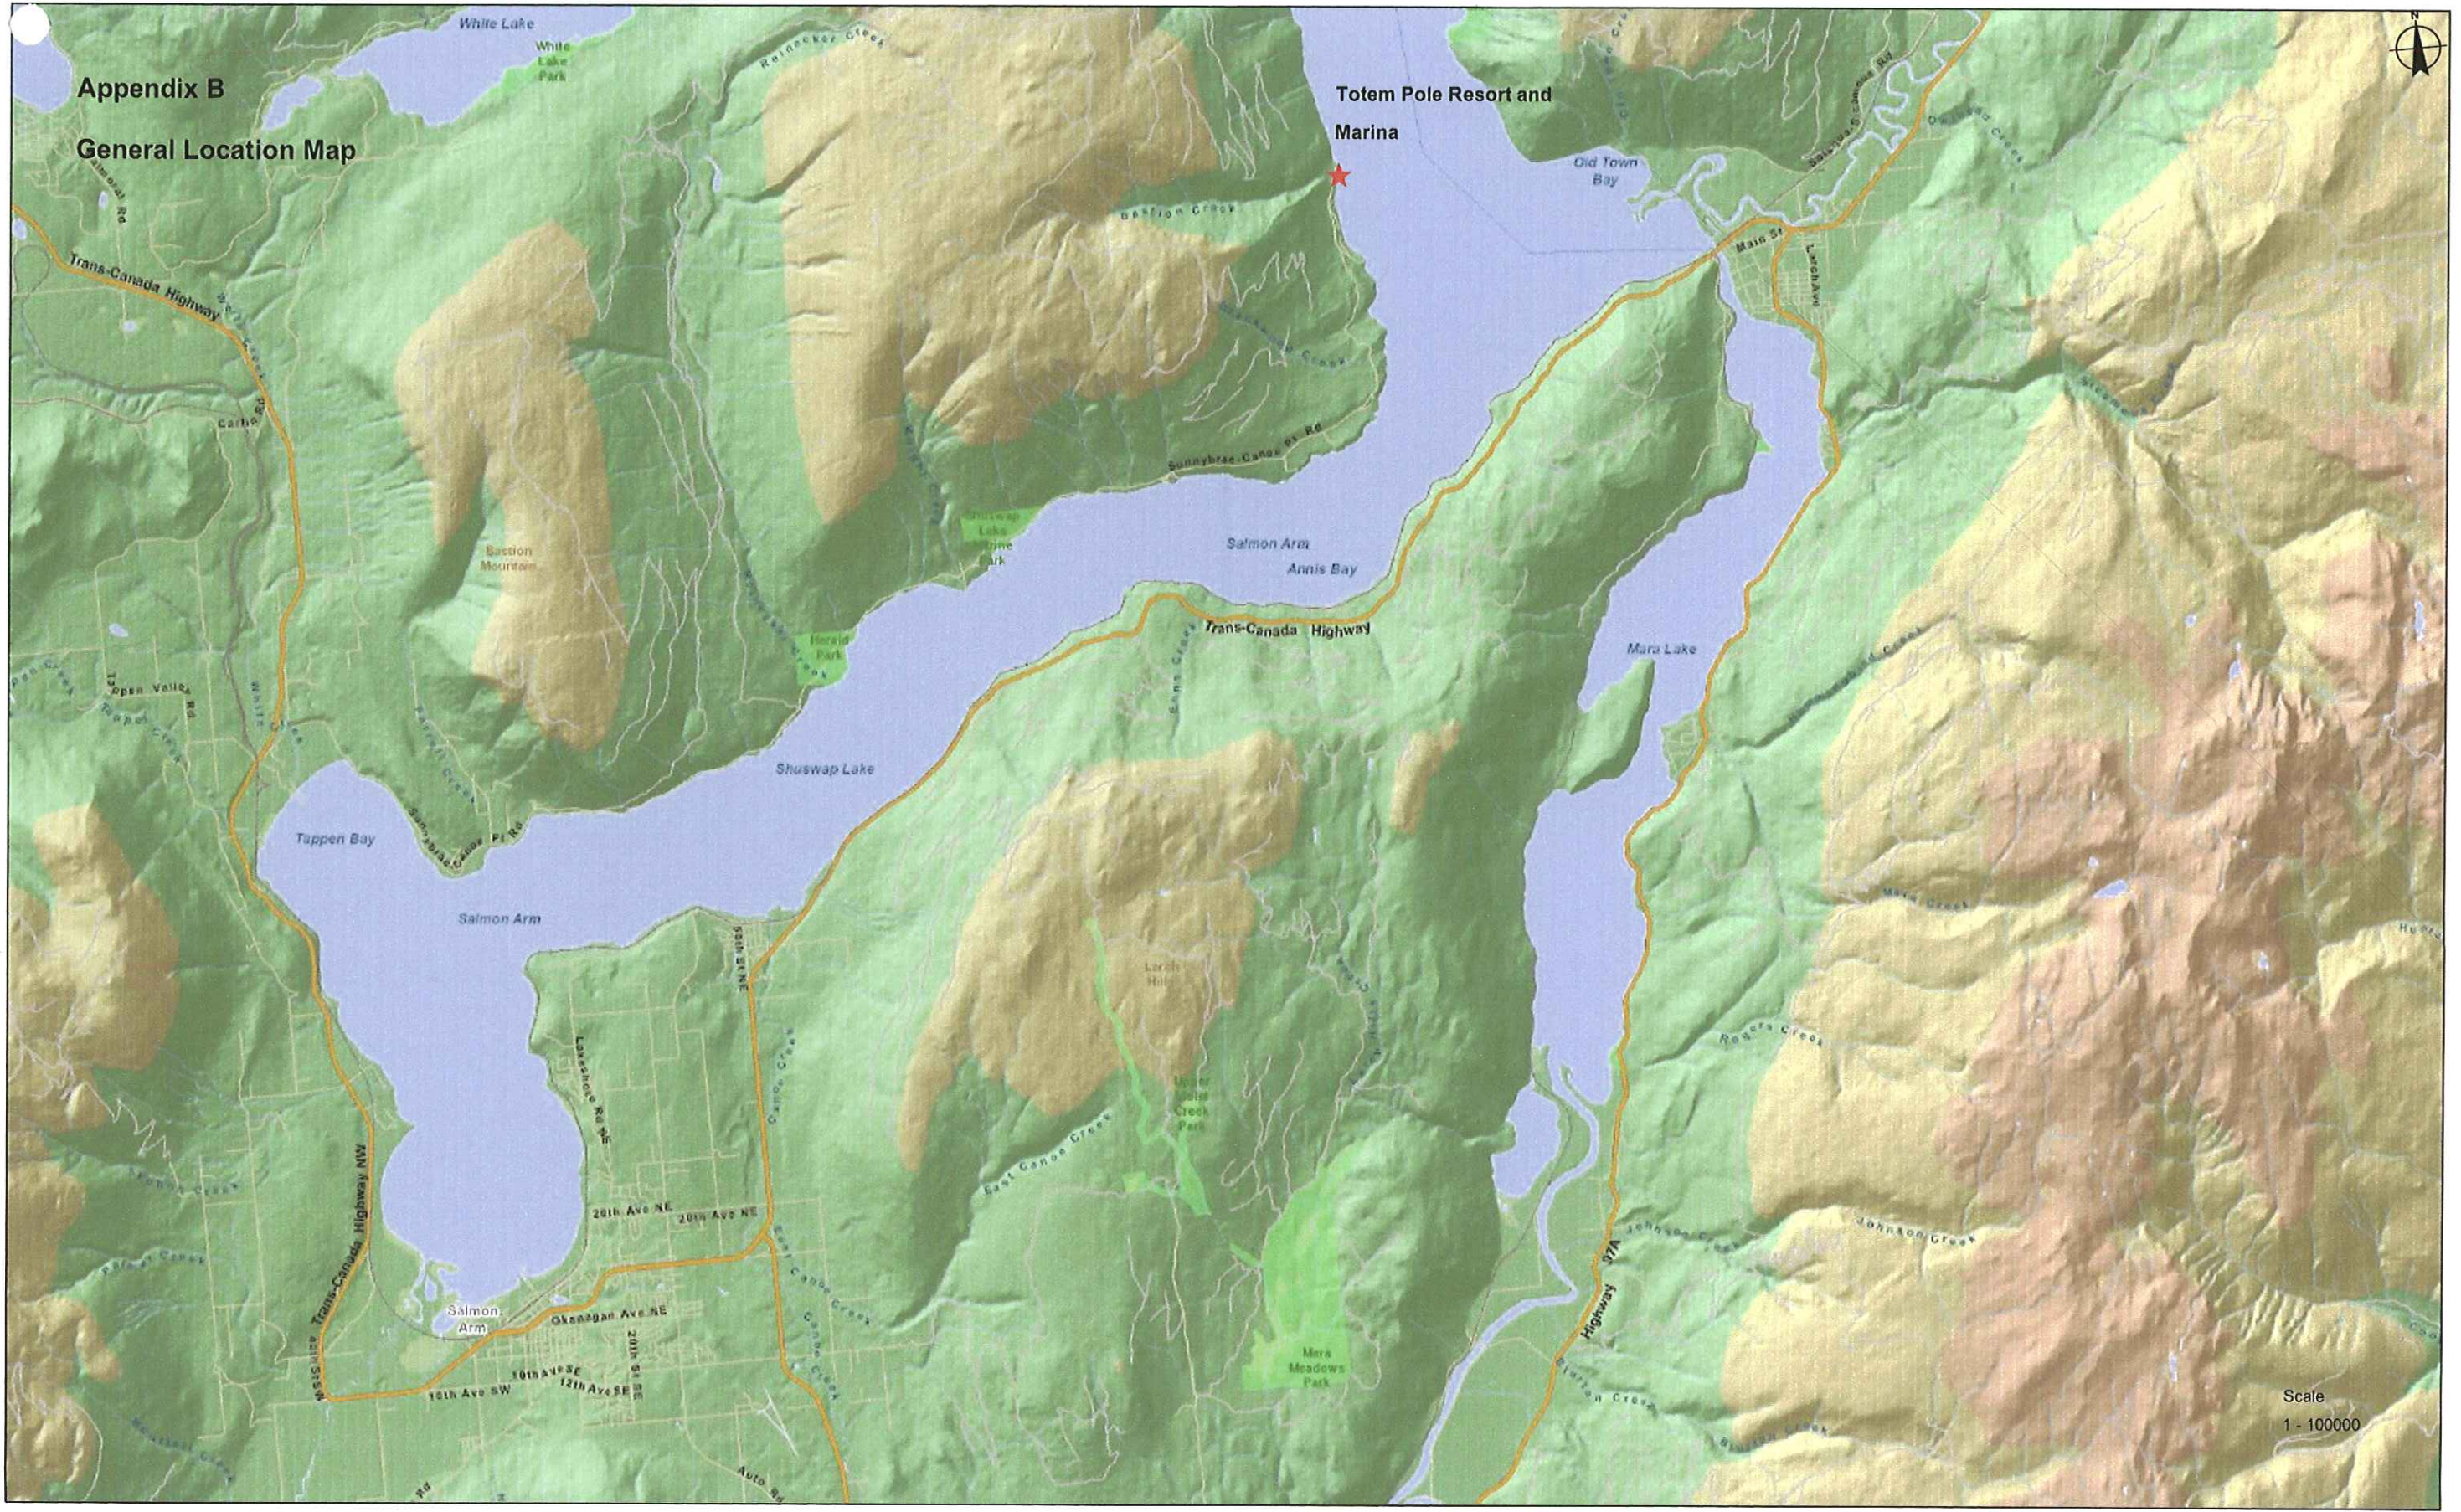

Appendix B
General Location Map

Totem Pole Resort and
Marina

Scale
1 - 100000