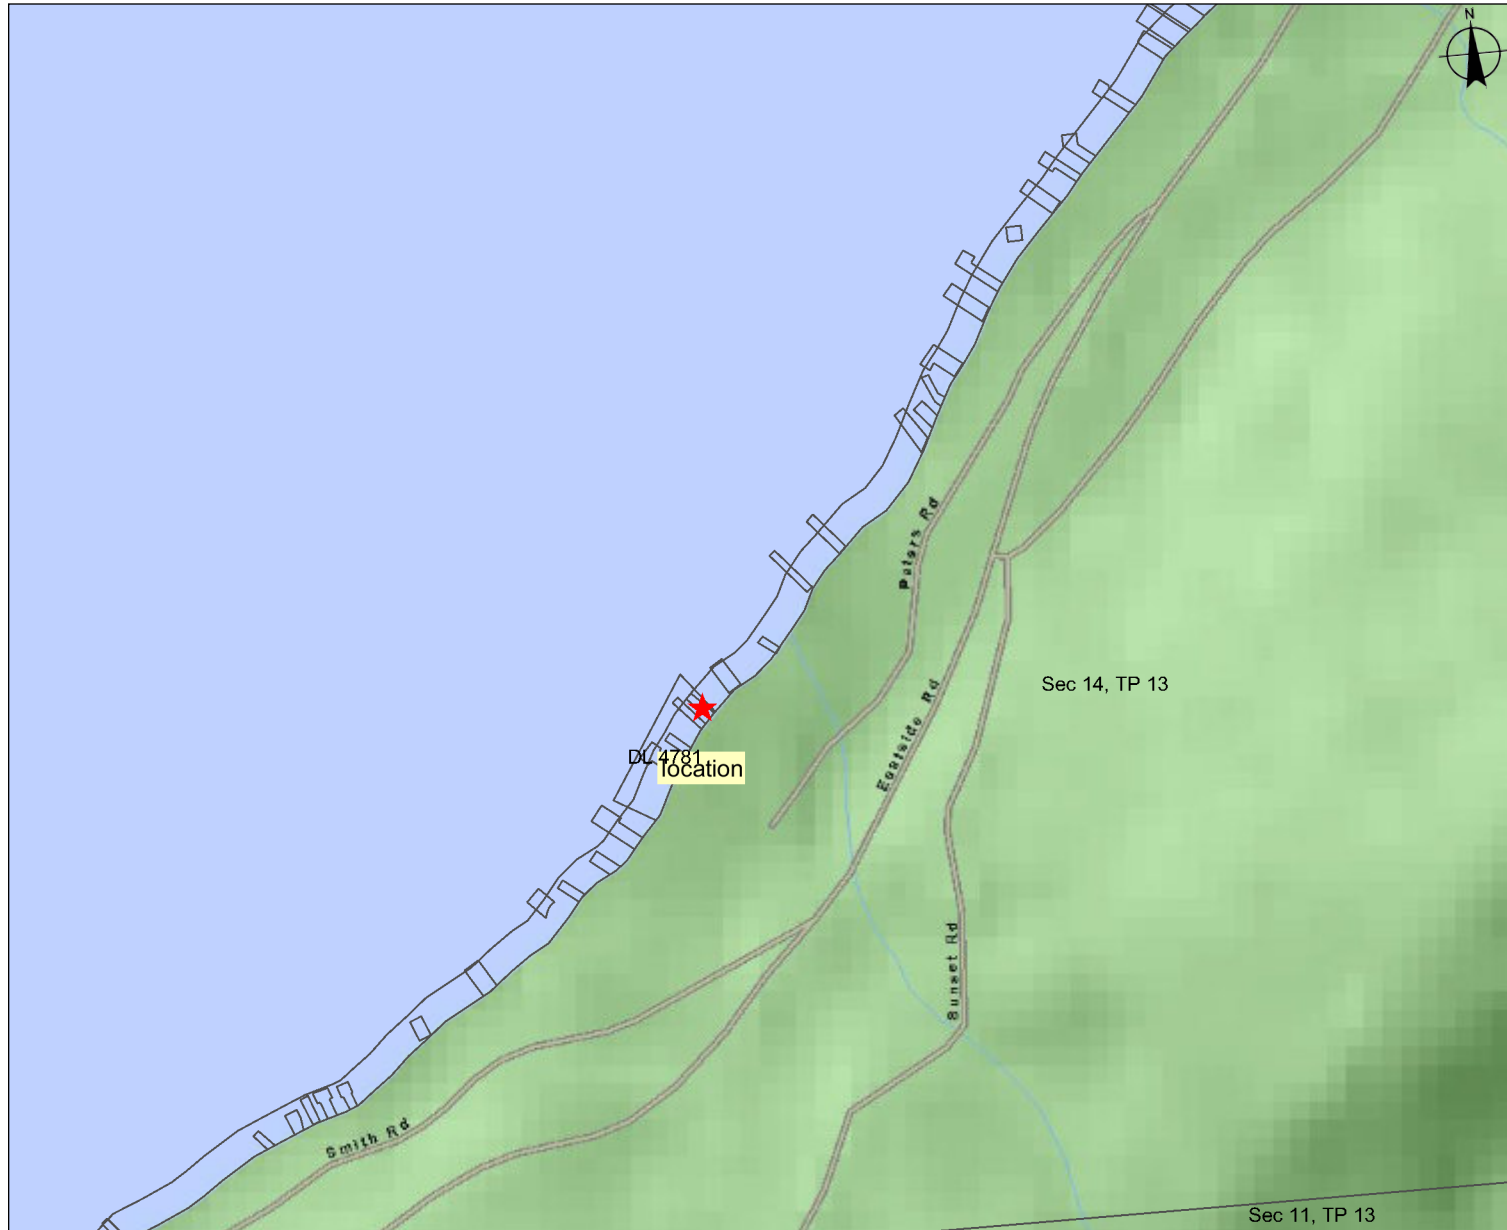

Proponent: Nancy Forbes

Location: Okanagan Landing

General Site Map

Submitting Agency:

File #: 3407526

Legend

- Crown Tenures by Purpose - Outlined
- Primary Survey Parcels - Outlined
- Primary Survey Parcels - Legal Descriptions

Mapsheets #: 82L.024

Scale: 1:6,193

NOTE:

Map produced using iMap BC on-line.
FOR GENERAL REFERENCE ONLY.
The accuracy and completeness of the information on this map is not guaranteed. Not for navigational purposes.

Datum/Projection: NAD83, Albers Equal Area Conic

Key Map