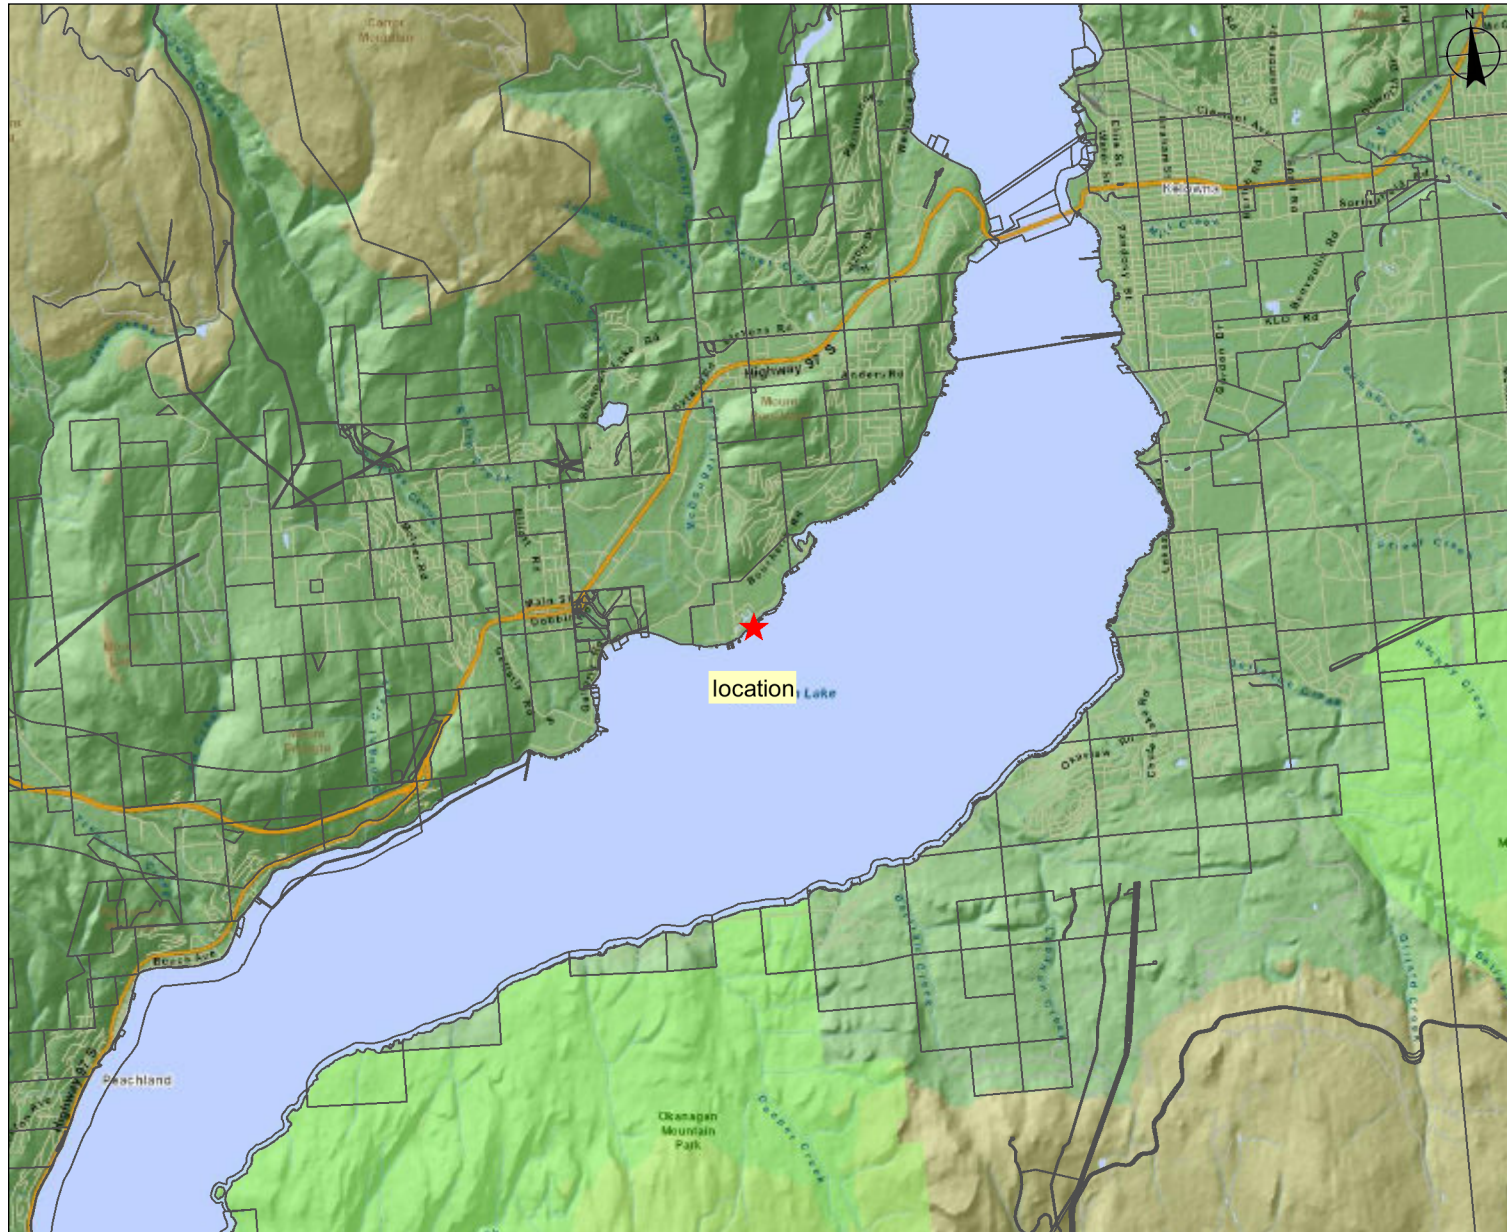

Proponent: Tom Greschner
Description: UCL fronting Lot 8, DL 434, Plan 9142, ODYD