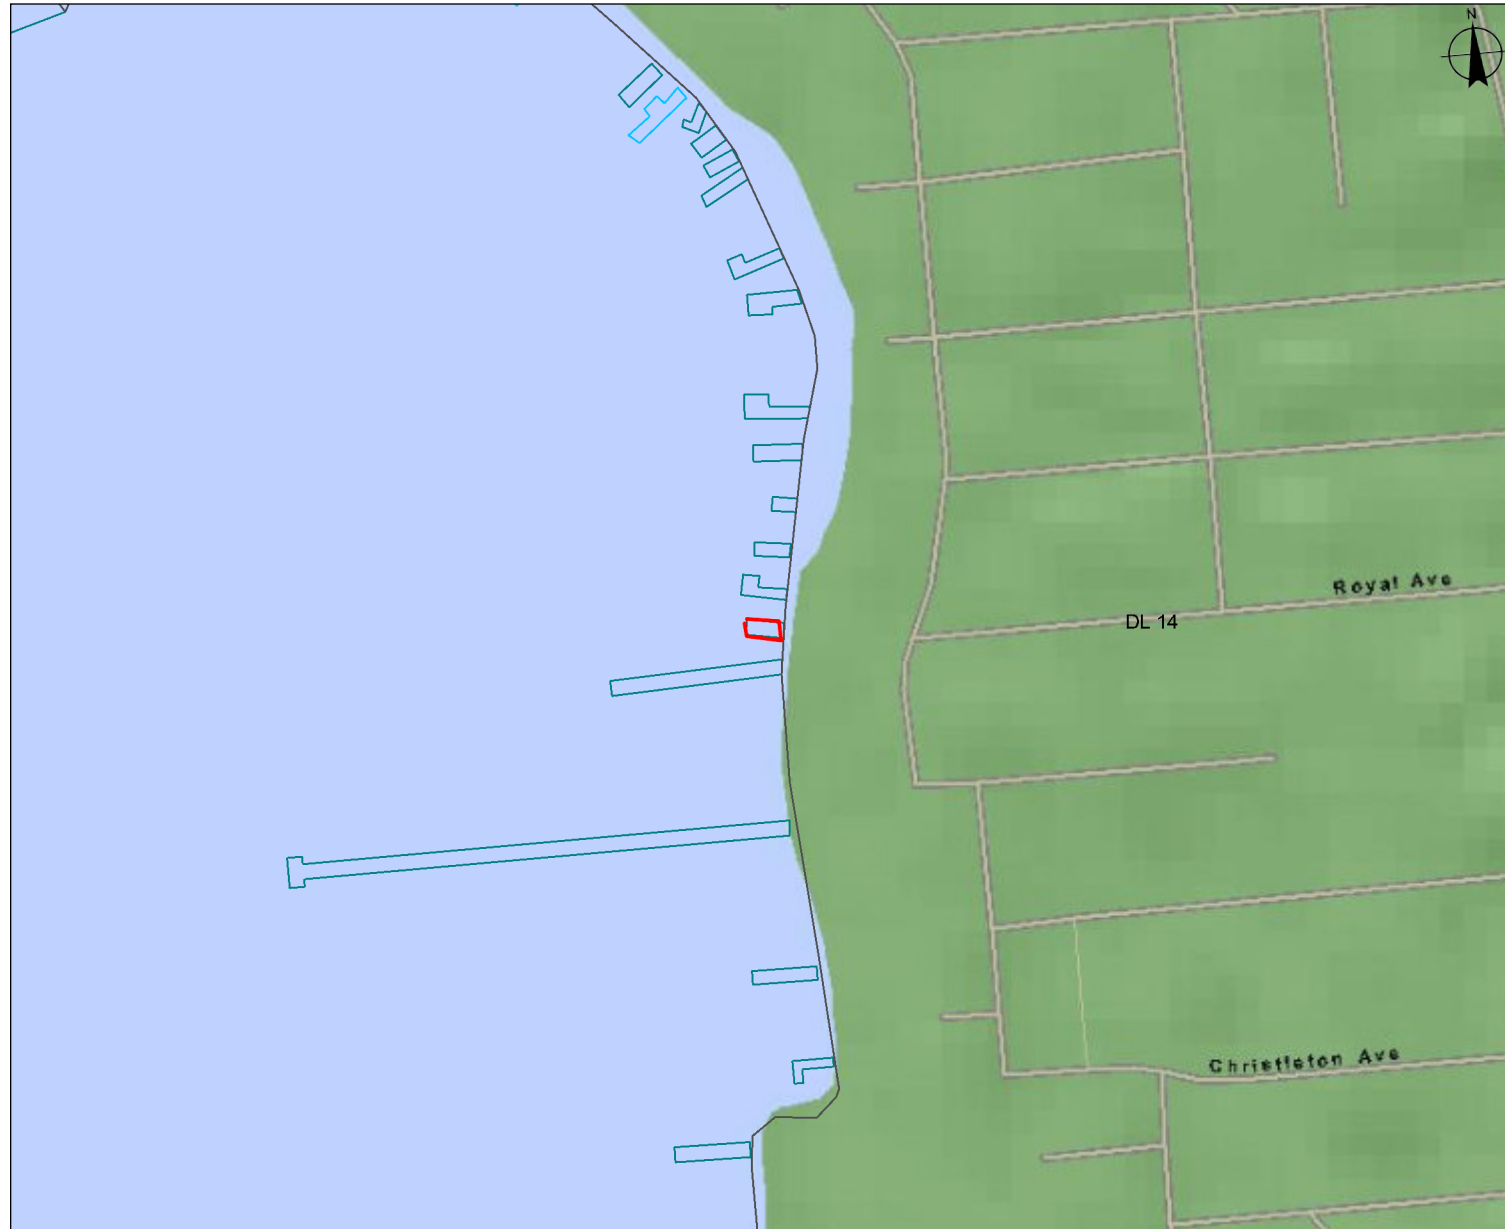

Proponent: Keith Douglas Yap and Mandy Wong
Description: Existing Dock on Okanagan Lake
Location: 2188 Abbott Street, Kelowna BC

Location Map

Submitting Agency:

File #: 3404841

Date: August 24, 2010

Legend

L Private And Crown Land
Okanagan Similkameen Regional
District - Colour Themed

- CROWN
- Keremeos
- Oliver
- Osoyoos
- PRIVATE
- Penticton
- Princeton
- Summerland

L Private And Crown Land
Okanagan Similkameen Regional
District - Outlined

Land Act Subdivisions - Colour
Filled

Land Act Subdivisions - Outlined
Land Act Subdivisions - Legal
Descriptions

Primary Survey Parcels - Outlined
Primary Survey Parcels - Legal
Descriptions

Tenures - Tantis - Outlined
 Tenure Applications - Tantis -
Outlined