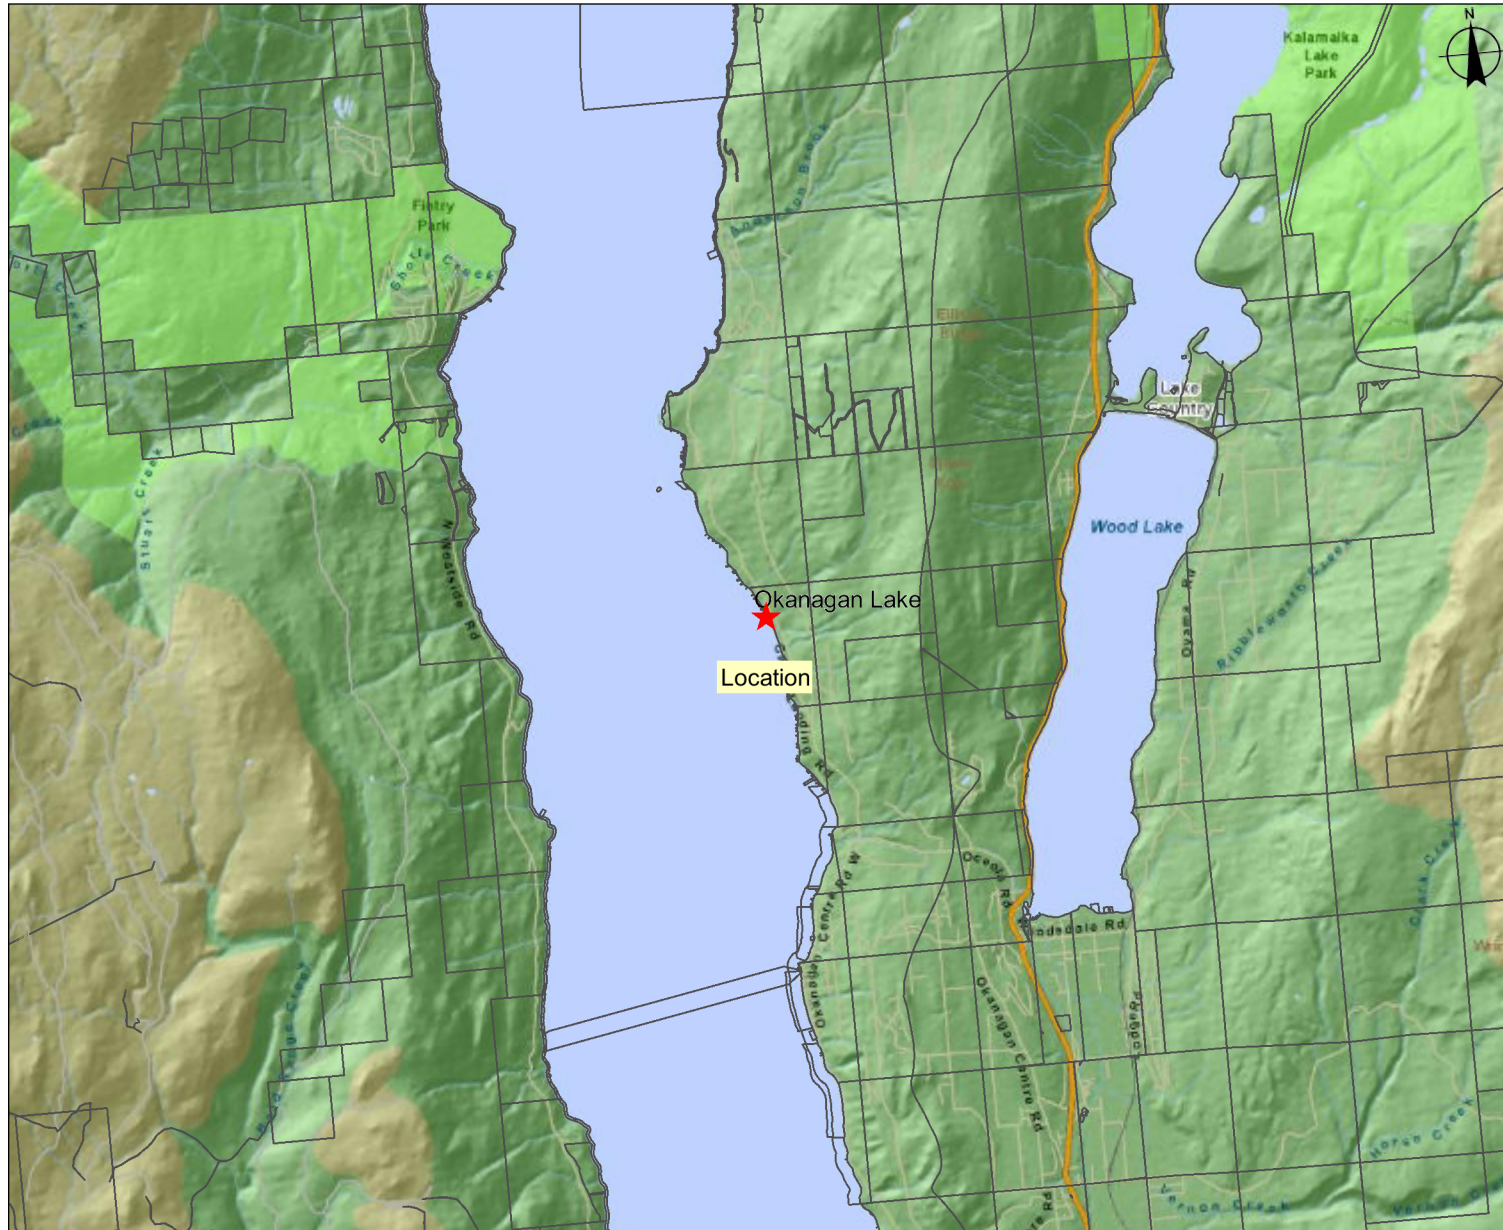

Proponent: Ronald and Paula Genereux
Description: An existing dock on Okanagan Lake
Location: 14228 Carrs Landing Road

Location Map

Submitting Agency:

File #: 3409814

Date: September 23, 2010

Legend

- ☐ Crown Tenures by Purpose - Outlined
- ☐ Primary Survey Parcels - Outlined