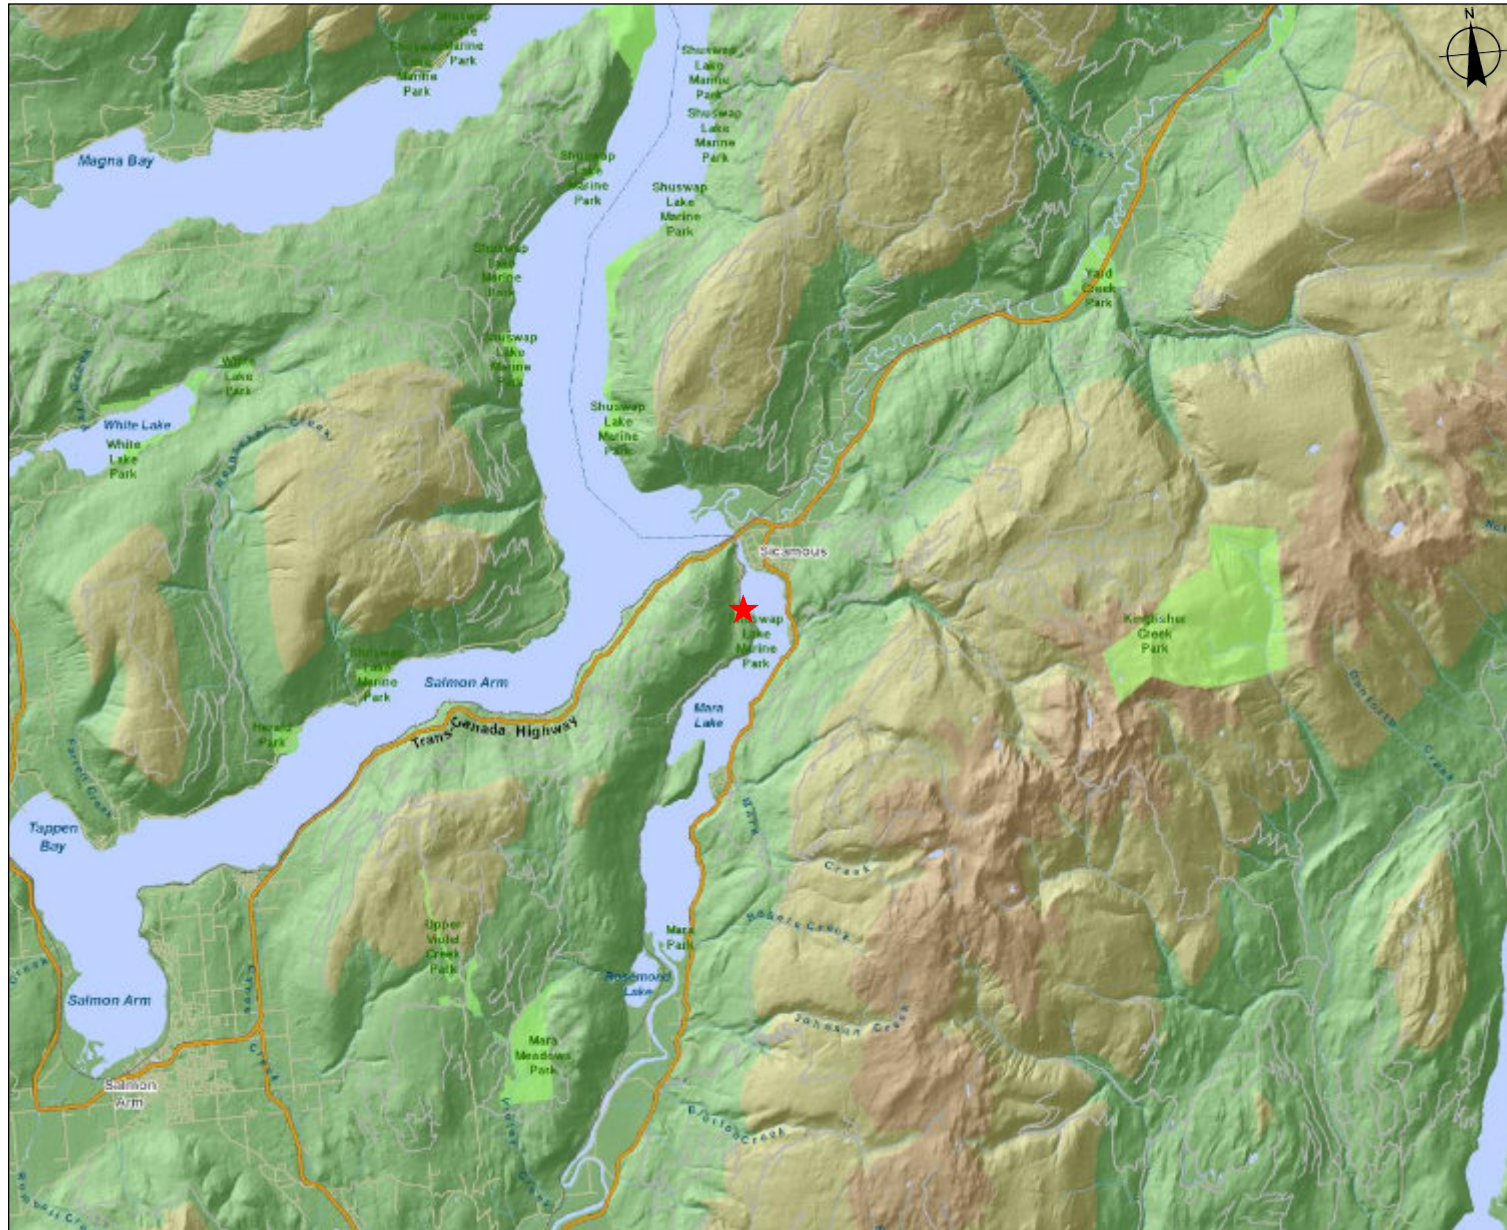

Proponent: William Randolph George
Description: Application for Special Permission for existing private moorage
Location: Mara Lake

Location Map

Submitting Agency:

File #: 3412328

Date: October 8, 2010

Legend