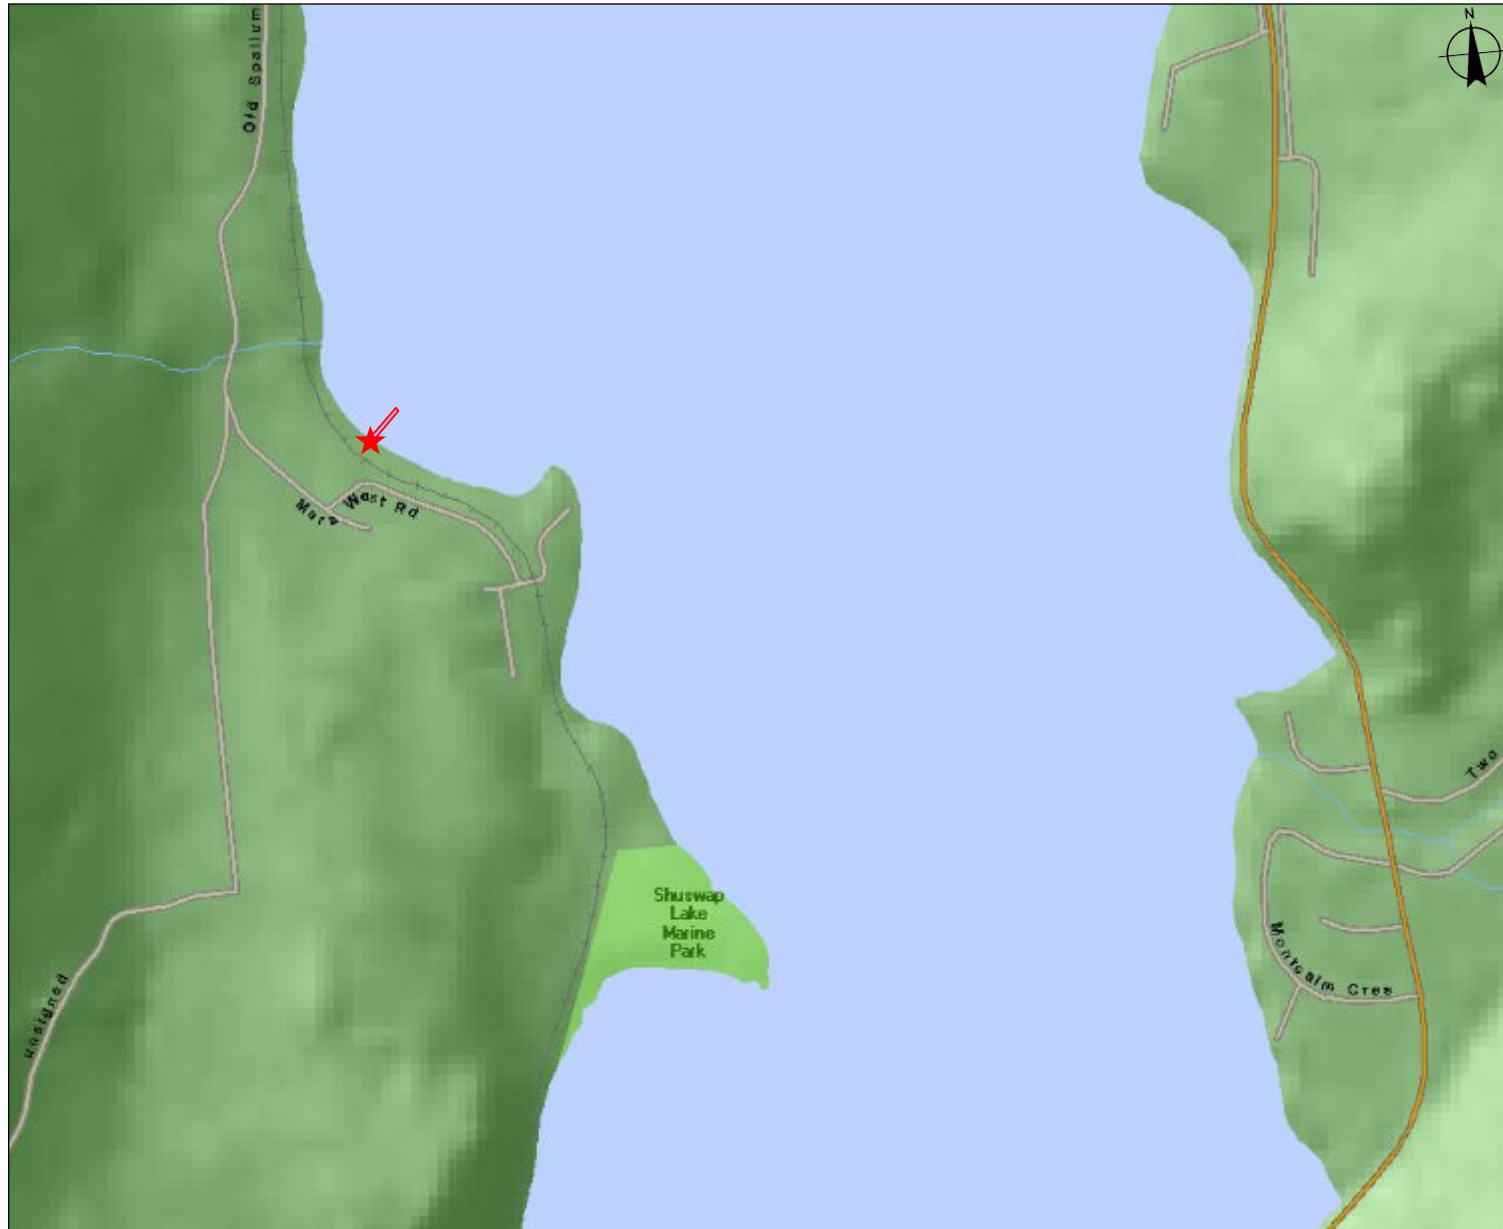

Proponent: William Randolph George
Description: Application for Special Permission for existing private moorage
Location: Mara Lake

Specific Site Map

Submitting Agency:

File #: 3412328

Date: October 8, 2010

Legend