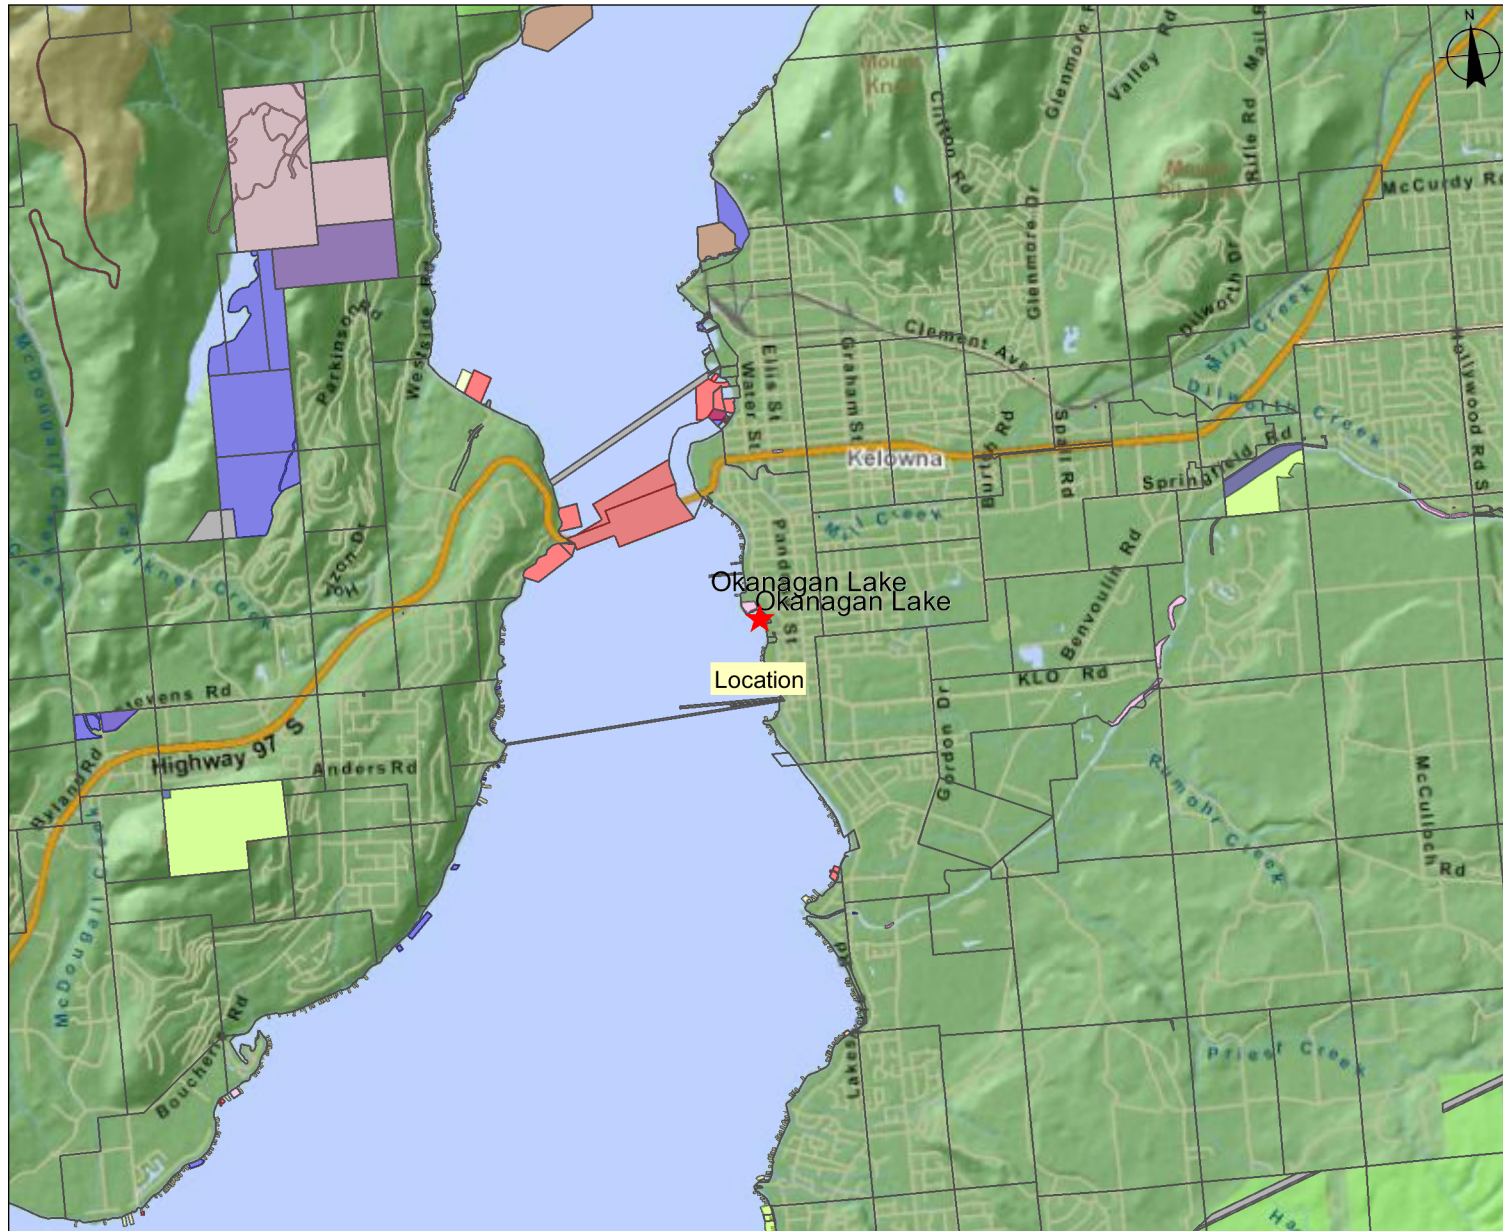

Proponent: Begin, Mike and Caroline
Description: Existing dock front owners property
Location: 2488 Abbott Road, Kelowna

Location Map

Submitting Agency:

File #: 3411552

Date: October 15, 2010

Legend

- Primary Survey Parcels - Outlined
- Crown Tenures by Purpose - Colour Themed
- Agriculture
- Alpine Skiing
- Aquaculture
- Commercial
- Commercial Recreation
- Communication
- Community
- Energy Production
- Environment Conservation and Recr
- First Nations
- Industrial
- Institutional
- Miscellaneous Land Uses
- Pre-Tantals
- Quarrying
- Residential
- Transportation
- Utility
- Waterpower
- Others
- Crown Tenures by Purpose - Outlined