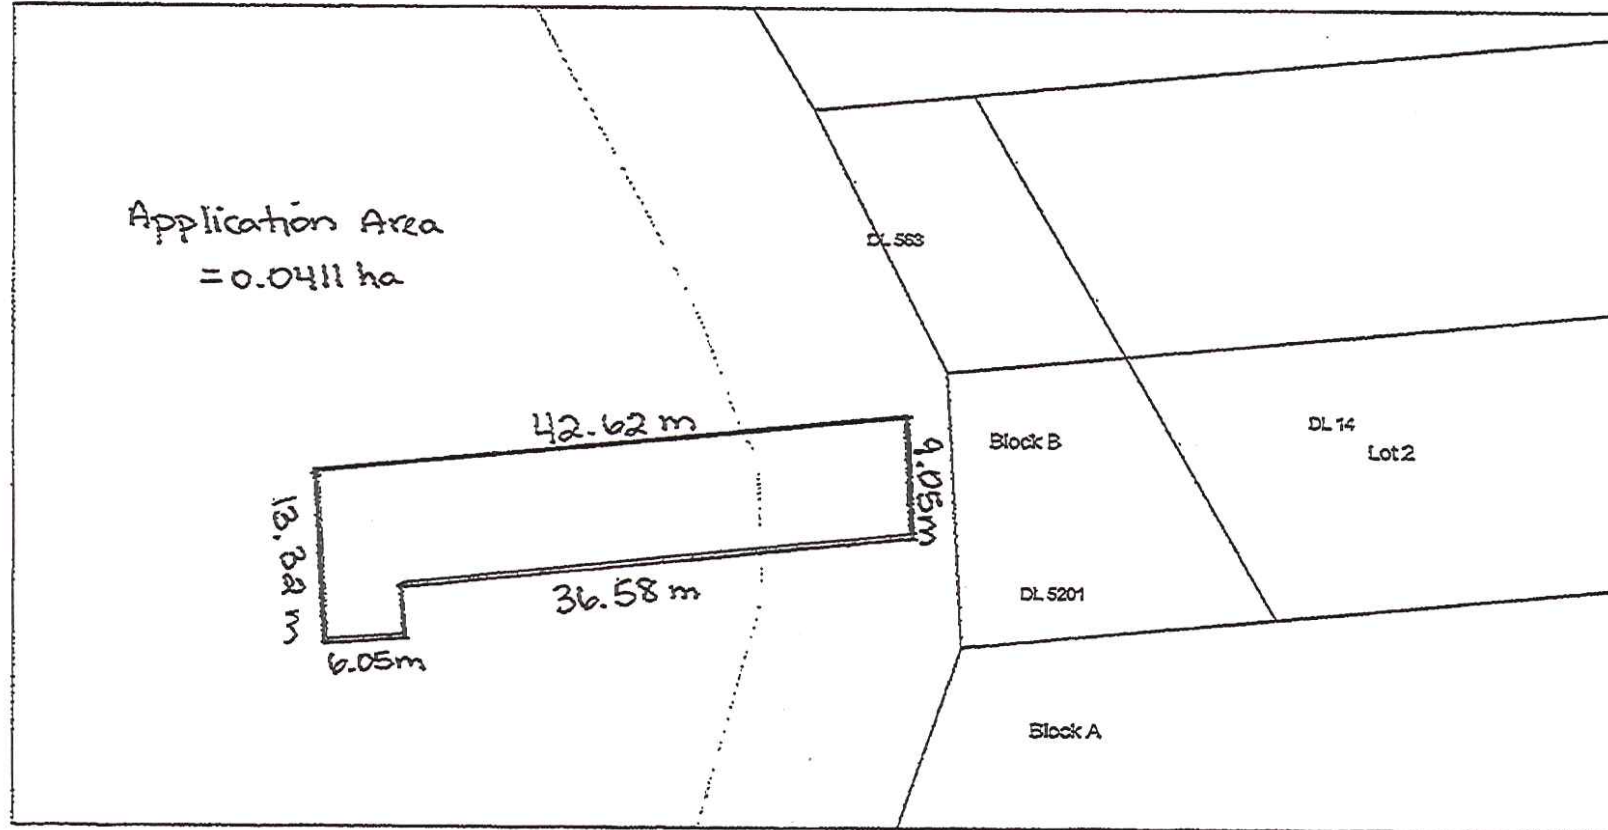

All that unsurveyed crown foreshore being part of the bed of Okanagan Lake and fronting Block B, District Lot 5201 together with Lot 2, District Lot 14, Osoyoos Division Yale District, Plan 2813, containing 0.0411 hectares, more or less

Scale: 1: 500
BCGS Mapsheet(s): 82E083

*Detailed Site Map 2 - From Existing File, Moorage References.
343044*