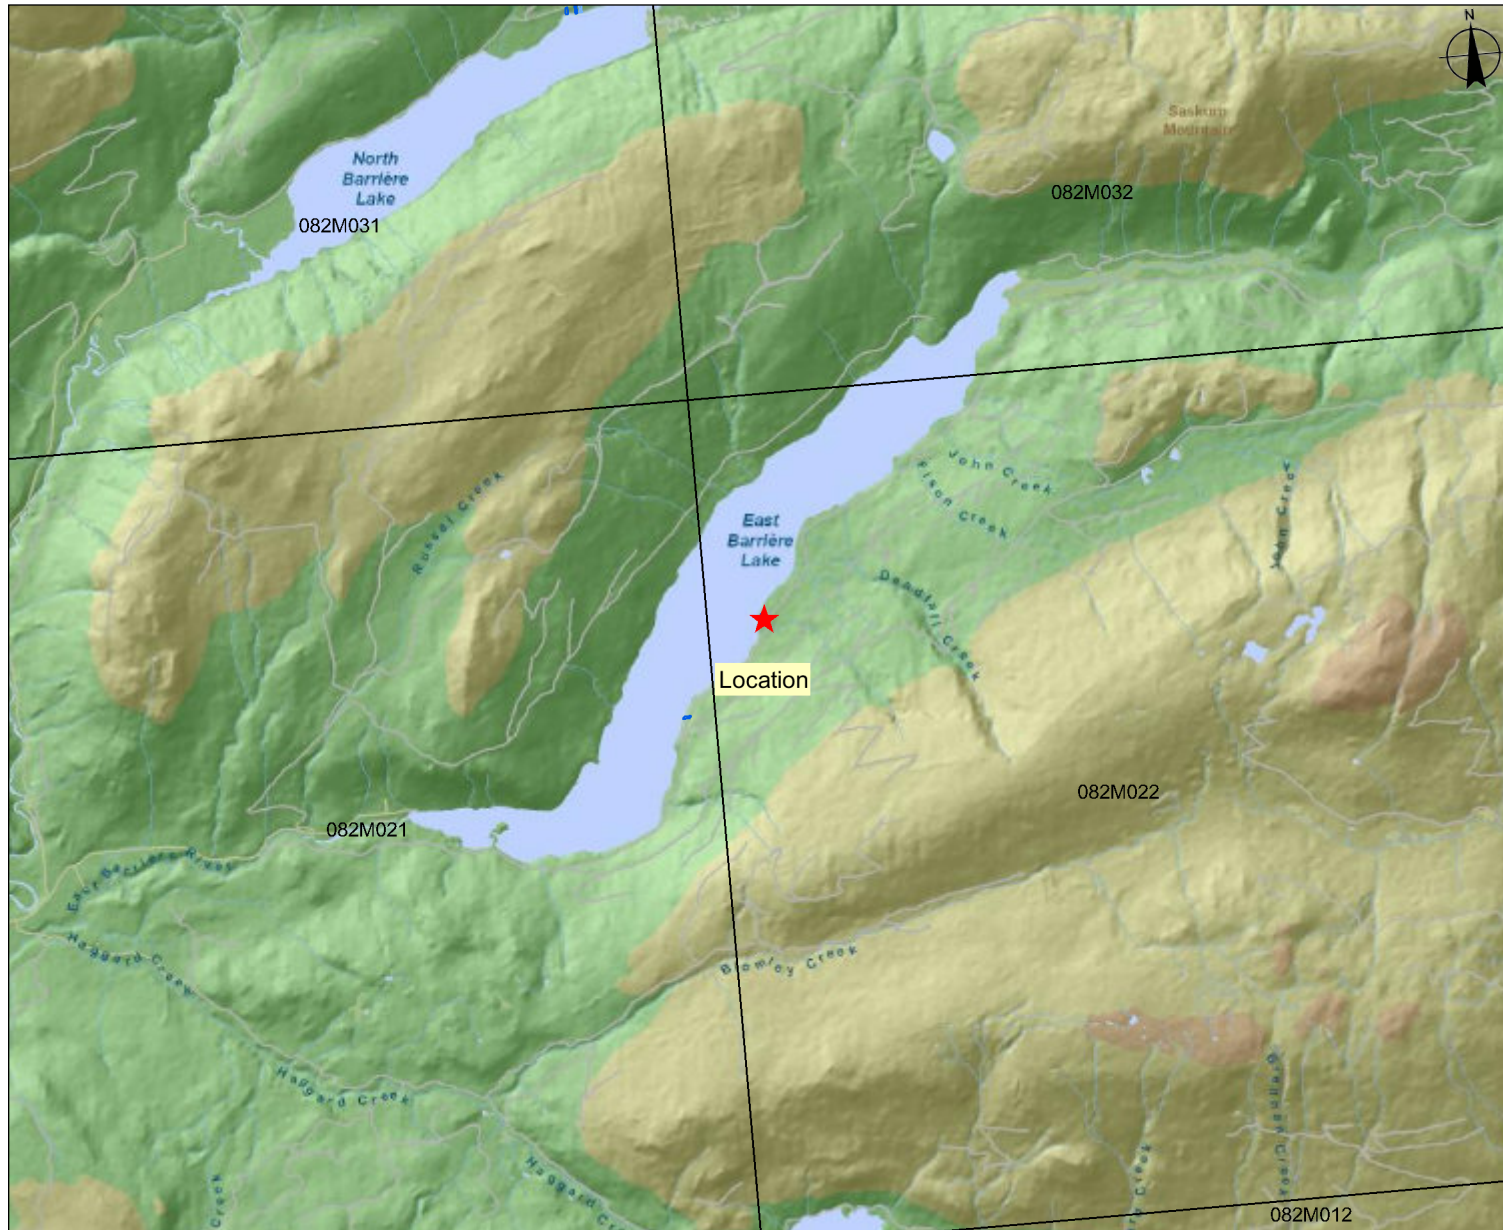

Proponent: Carter, Rodney and Tanis
Description: Block X, DL. 2305, KDYD
Location: East Barriere Lake

Location Map

Submitting Agency:

File #: 0253288

Legend

-  Mapsheet Grid (1:20,000)
-  Lease Tenures - Tantalis - Outlined
-  Lease Applications - Tantalis - Colour Filled
-  Lease Applications - Tantalis - Outlined

Imagery Date: October 26, 2010

Mapsheet #: 82M.022

Scale: 1:99,081

NOTE:

Map produced using iMap BC on-line.
 FOR GENERAL REFERENCE ONLY.
 The accuracy and completeness of the information on
 this map is not guaranteed. Not for navigational
 purposes.

Datum/Projection: NAD83, Albers Equal Area Conic

Key Map