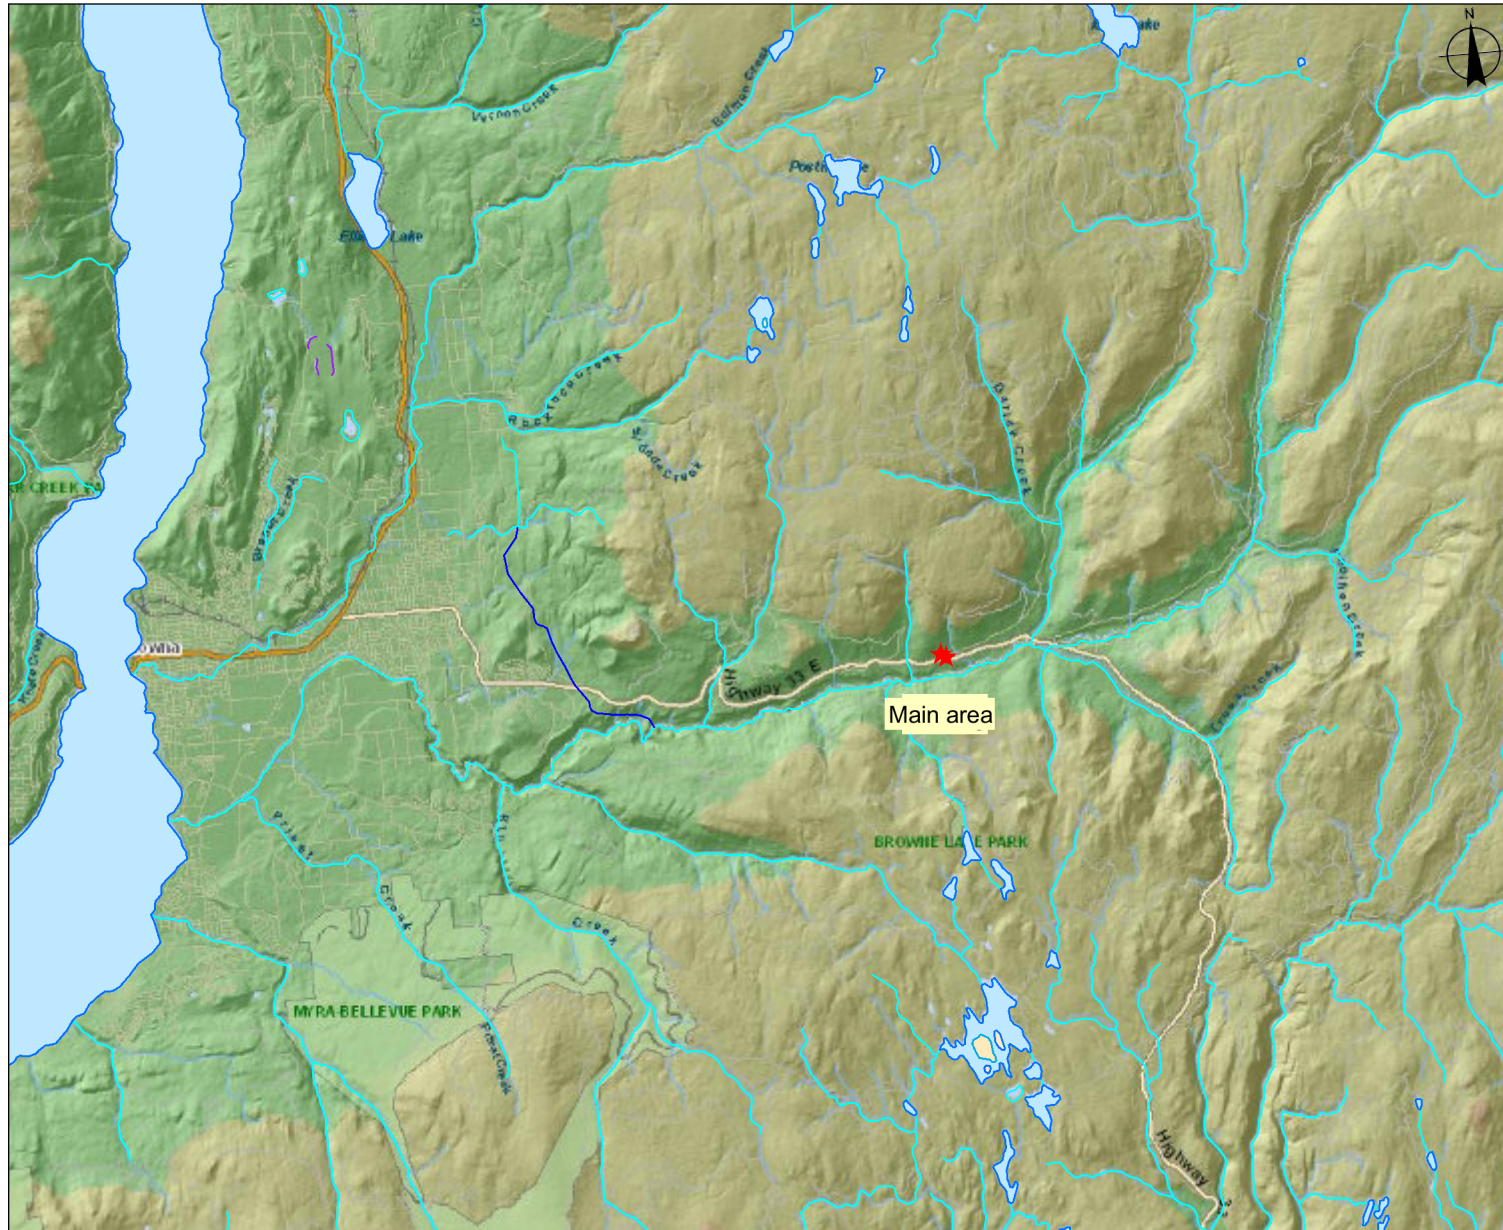

Proponent: Christopher Brayman
Description: Outdoor Gaming Field
Location: East Kelowna

Location Map

Submitting Agency:

File #: 3412401

Date: August 24, 2011

Legend

- 3412401 Parking
- 3412401 Main area
- (1:250,000) Water - Lakes, Large Rivers, etc. - Colour Themed
- Island - Definite
- River or Stream - Definite
- Reservoir - Definite
- Flooded Land - Inundated Indefinite
- Quarry (Water-filled)
- Lake - Definite
- Lake - Indefinite
- Lake - Intermittent
- Marsh
- Lake - Marshy Indefinite
- Lake - Marshy
- (1:250,000) Map Text - Geographical - Mountains, Lakes, etc.
- (1:250,000) Water - Ocean - Colour Filled
- (1:250,000) Water - Rivers, Creeks, Shorelines, etc.
- Ice mass - Debris Covered Ice
- Conduit - Aboveground
- Conduit - Electrical - Underground
- Canal - Irrigation
- Falls
- Penstock

Mapsheet #: 82E.085

Scale: 1:211,352

NOTE:

Map produced using iMap BC on-line.
 FOR GENERAL REFERENCE ONLY.
 The accuracy and completeness of the information on this map is not guaranteed. Not for navigational purposes.

Datum/Projection: NAD83, Albers Equal Area Conic

Key Map