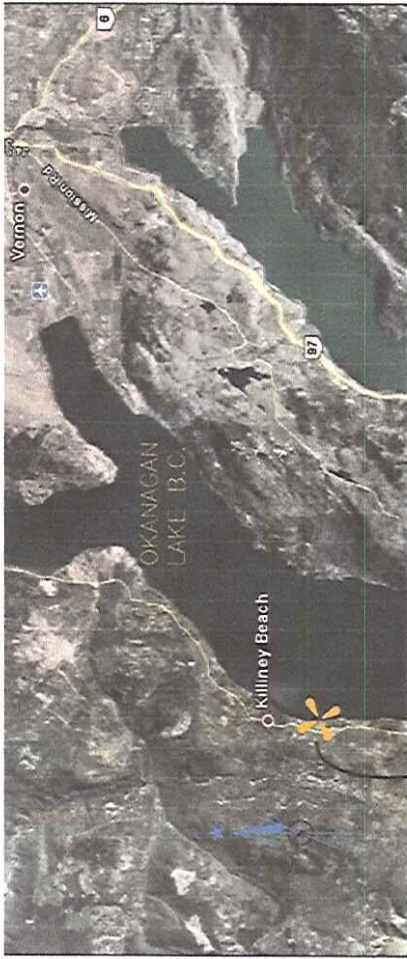

GENERAL LOCATION ON OKANAGAN LAKE, BRITISH COLUMBIA, -GOOGLE EARTH IMAGE

GENERAL LOCATION ON OKANAGAN LAKE, BRITISH COLUMBIA -RDCO GEOGRAPHIC INFORMATION SYSTEM IMAGE

SEE PLAN VIEW, AND SECTION VIEW ON DRAWING COPP.01B FOR ADDITIONAL DETAILS

SCALED PROPERTY LINES ORIGINALLY FROM REGIONAL DISTRICT OF CENTRAL OKANAGAN GEOGRAPHIC INFORMATION SYSTEM V2.0
 -SEE DRAWING COPP.01B FOR FULL OUTLINE DIMENSIONING OF WHARF ASSEMBLY AND SIDE VIEW

JOB NO.		DATE	CUSTOMER
NO.		DATE	BY
REGION		THIS DRAWING AND INFORMATION CONTAINED HEREON AND THE DESIGN ARE EXHIBITED TO OTHERS WITH THE UNDERSTANDING THAT IT WILL BE CONSIDERED CONFIDENTIAL AND NOT USED FOR MANUFACTURING WITHOUT FORMAL CONSENT FROM THE COMPANY	
BC DOCK & MARINA			
COLIN & BELINDA COPP RESIDENCE			
LOT PLAN - LAYOUT		DATE: NOV 23 2011	PERIOD
DESIGNED BY:	CHECKED BY:	APPROVED BY:	PERIOD
ASSISTANT DES.	PERIOD DES.	PERIOD NO.	COPP.00B
SCALE: 1:1000	DO NOT SCALE THIS DRAWING		