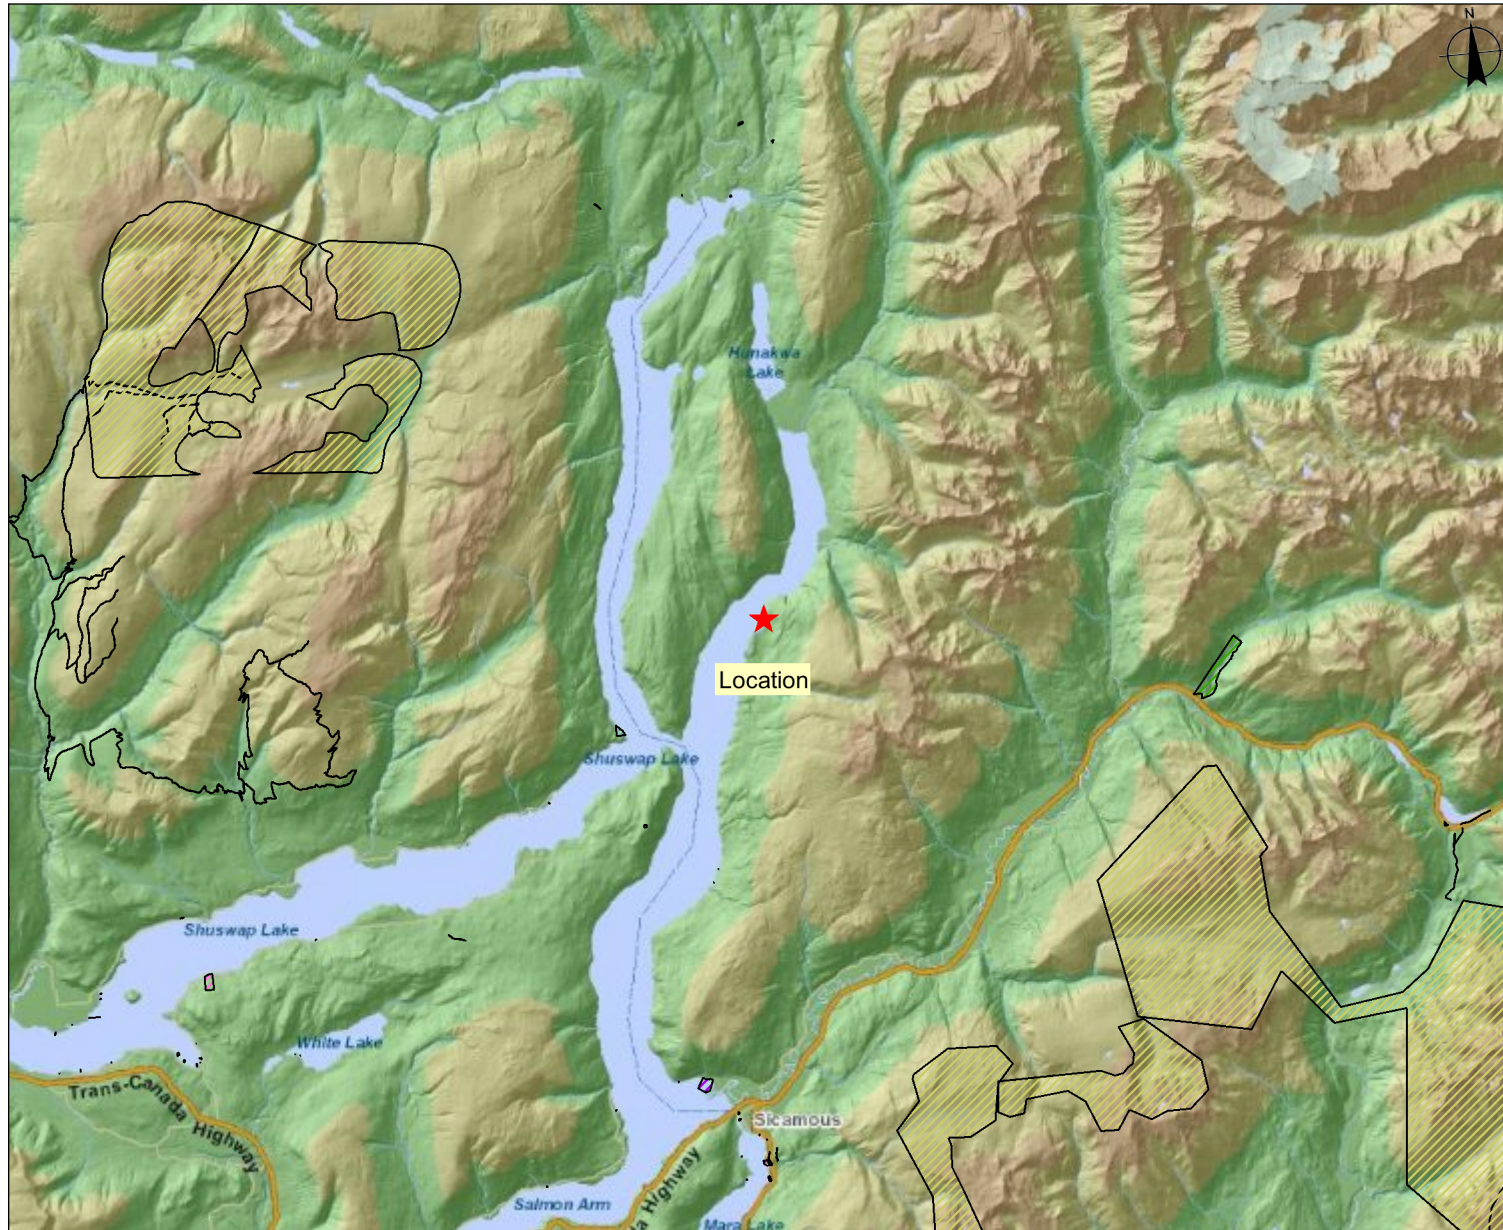

Location Map

Submitting Agency: