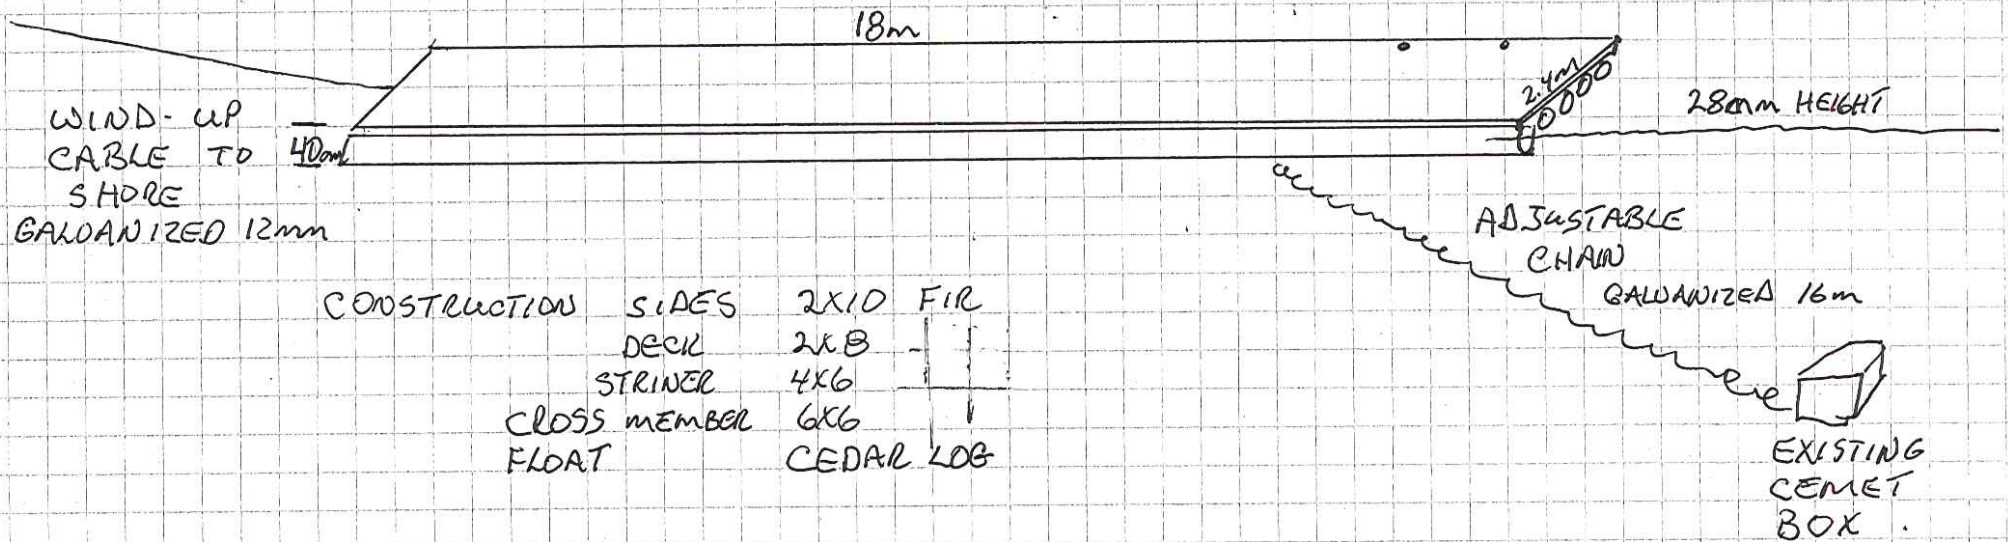

EXISTING OLD DOCK-

AGE : LOGS EX 3 Δ DOCKS PRE 1988

REBUILT 1992

USED AS BARGE & ACCESS

EXISTING DOCK SPRING 2007

BARBAD 2007