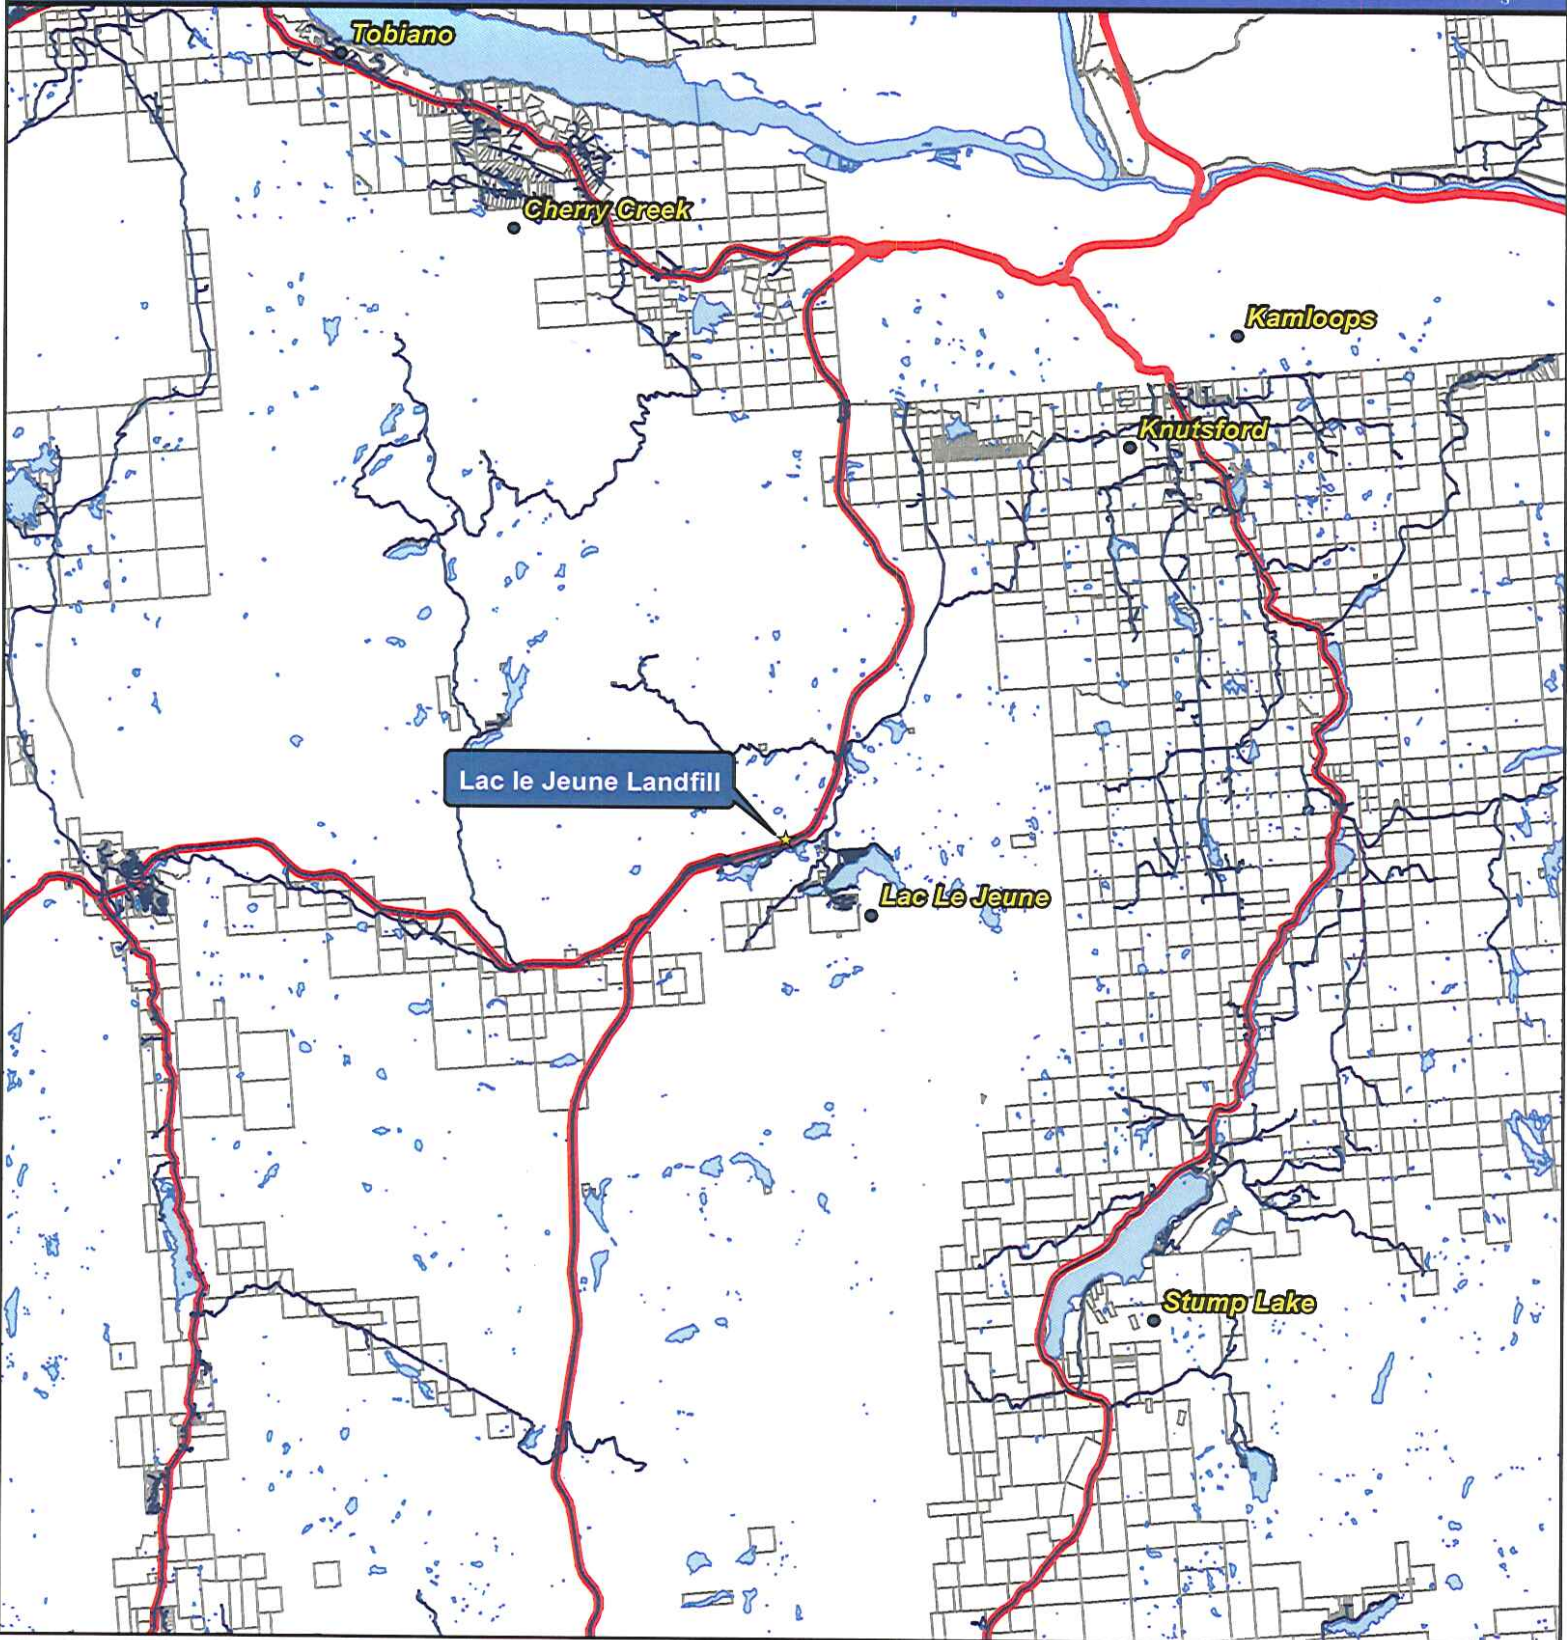

Lac le Jeune Landfill Site Site General Map

THOMPSON-NICOLA REGIONAL DISTRICT

Legend

-  Road
-  Water
-  Highway
-  Property

Map Created By: Adriana Mailloux
 Environmental Services Department
 300 - 465 Victoria Street
 Kamloops, British Columbia
 Canada V2C 2A9
 Tel. (250) 377-8673 Fax. (250) 372-5048

1 : 250,000

The information on this map was compiled by the TNRD
 for regulatory and internal reference purposes only.
 No representation or warranty is made as to the
 accuracy of the information.