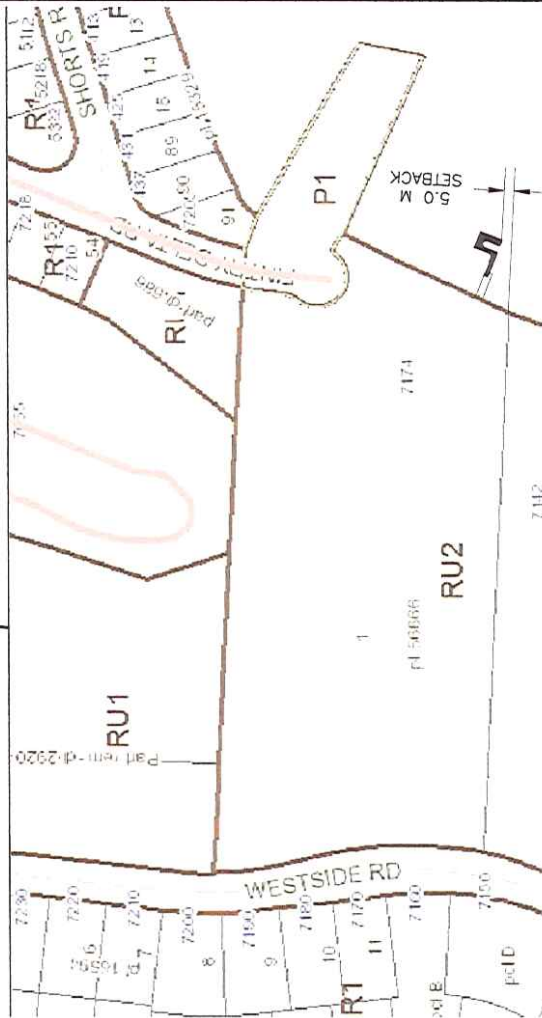

GENERAL LOCATION ON
 OKANAGAN LAKE,
 BRITISH COLUMBIA

-RDCO GEOGRAPHIC
 INFORMATION SYSTEM IMAGES

APPROX. 1:2500 SCALE
 ON 11 X 17 PAPER

7174 FINTRY DELTA ROAD, KELOWNA
 LOT 1 DISTRICT LOT 3842 ODYD
 PLAN KAP 56666 PID 023-393-971
 FOLIO 72315018.000

JEFF PILKINGTON PROPERTY	
7174 FINTRY DELTA RD.	DATE: JAN 4 2012
DRAWN BY: BLAIR LUCKOW	CHECKED BY:
ASSIGNED ENG. PREVIOUS ENG.	DRAWING NO.
SCALE: 1:1000	REVISION
DO NOT SCALE THIS DRAWING	PIL.02APb

CUSTOMER: JEFF PILKINGTON PROPERTY
 DATE: JAN 4 2012
 DRAWN BY: BLAIR LUCKOW
 CHECKED BY:
 ASSIGNED ENG. PREVIOUS ENG.
 SCALE: 1:1000
 DO NOT SCALE THIS DRAWING