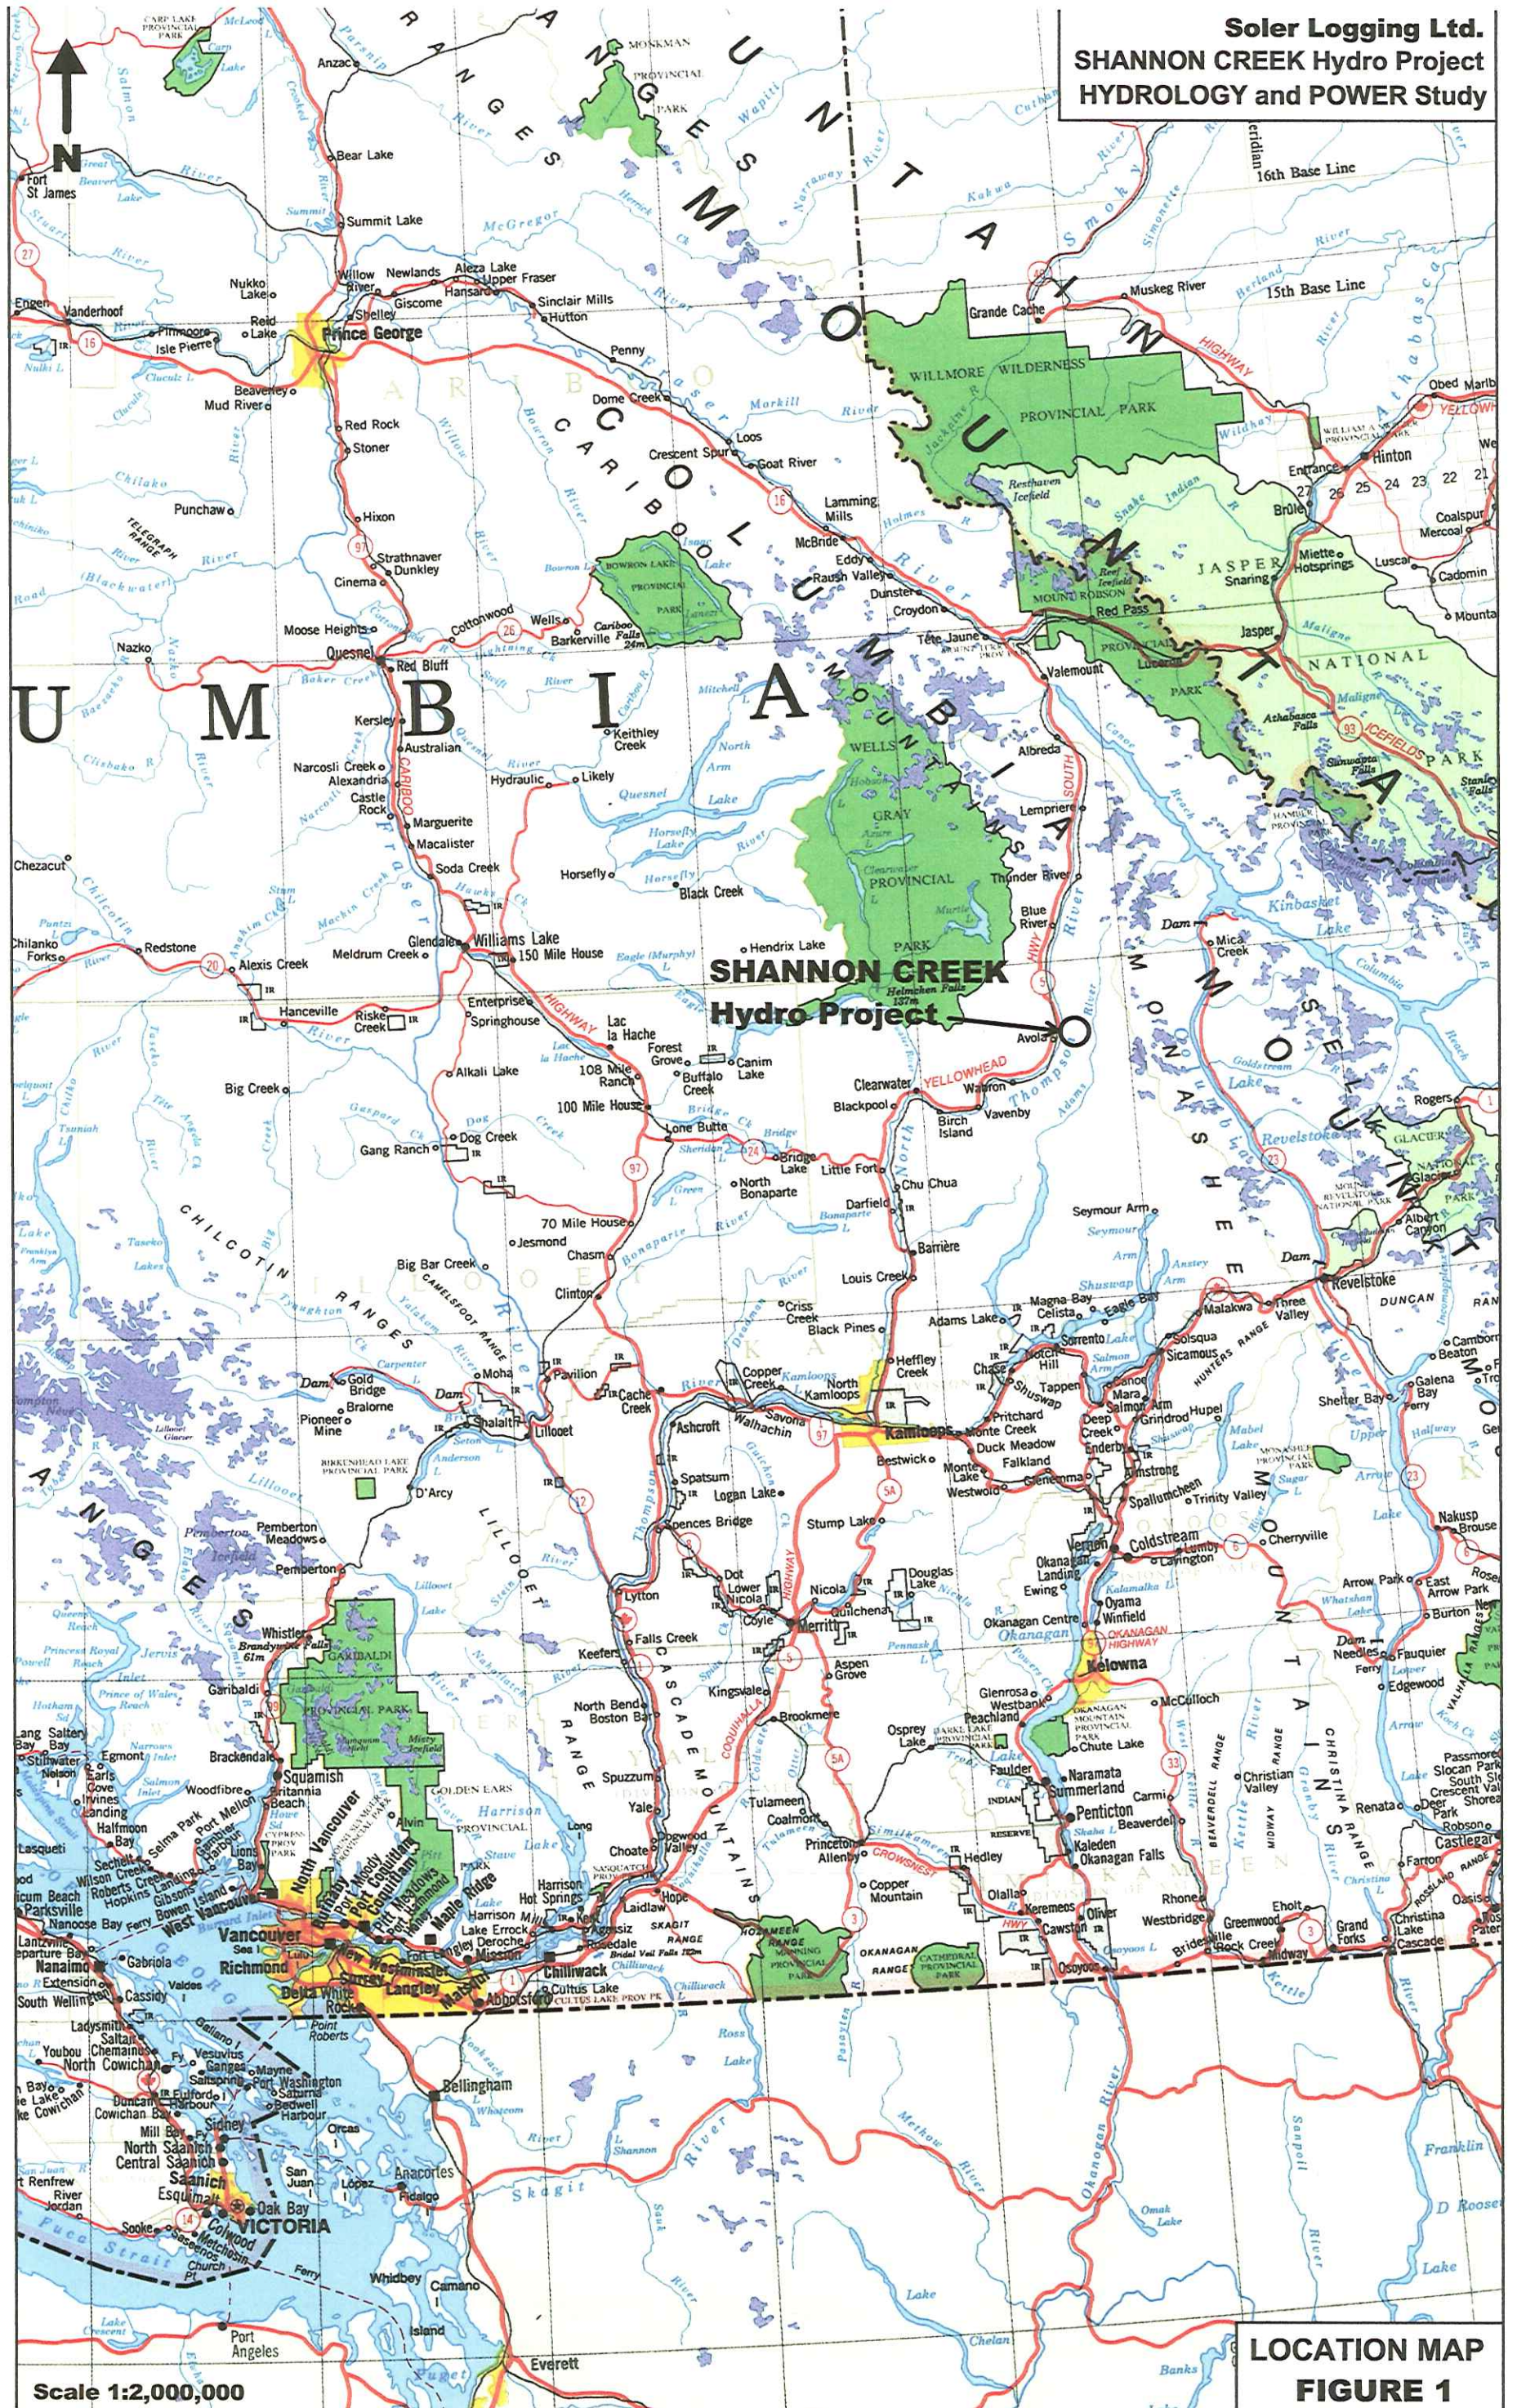

**Soler Logging Ltd.**  
**SHANNON CREEK Hydro Project**  
**HYDROLOGY and POWER Study**

Scale 1:2,000,000

**LOCATION MAP**  
**FIGURE 1**