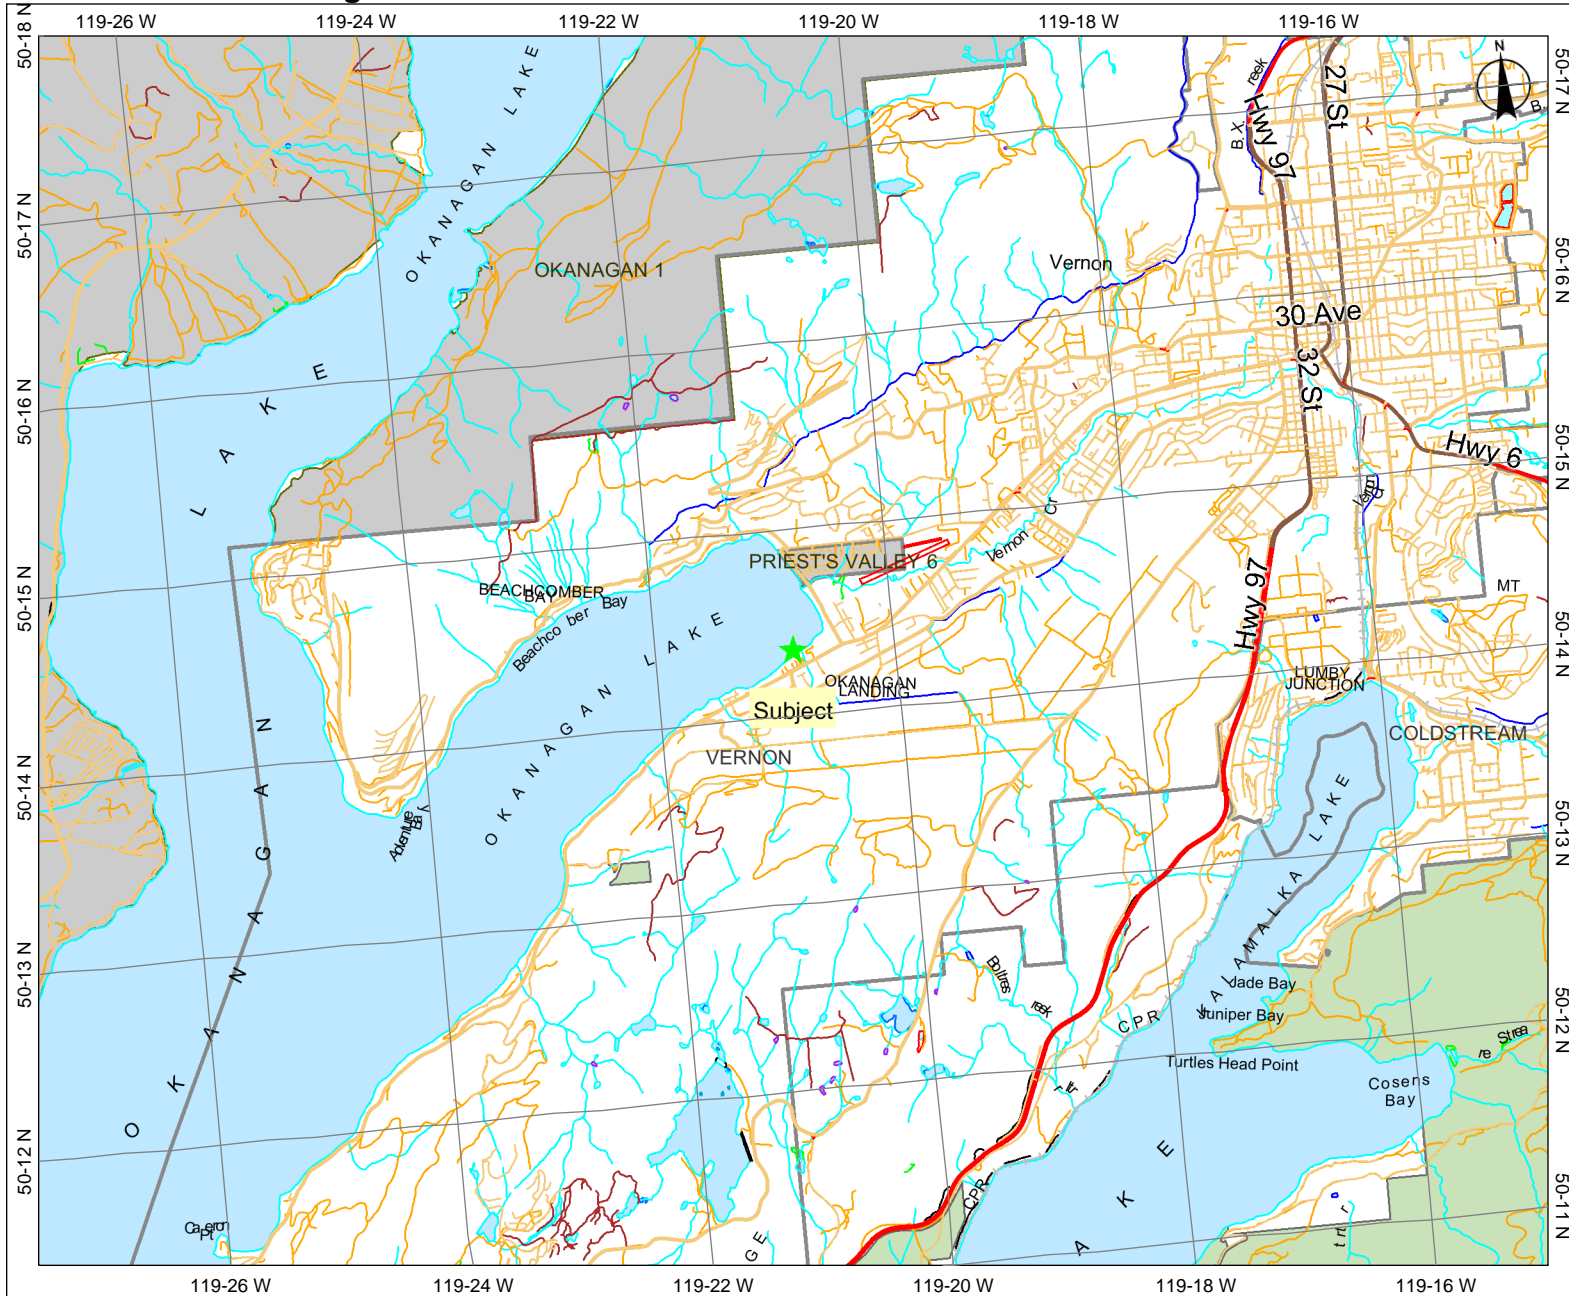

Proponent: Stephen Douglas Gelter and Colette Louise Gelter
Description: Residential (Strata Moorage)
Location: Okanagan Lake

General Site Map

Submitting Agency:
FrontCounter BC
File #: 3407601 and 807155
Reference #: 93627
Date: February 23, 2012