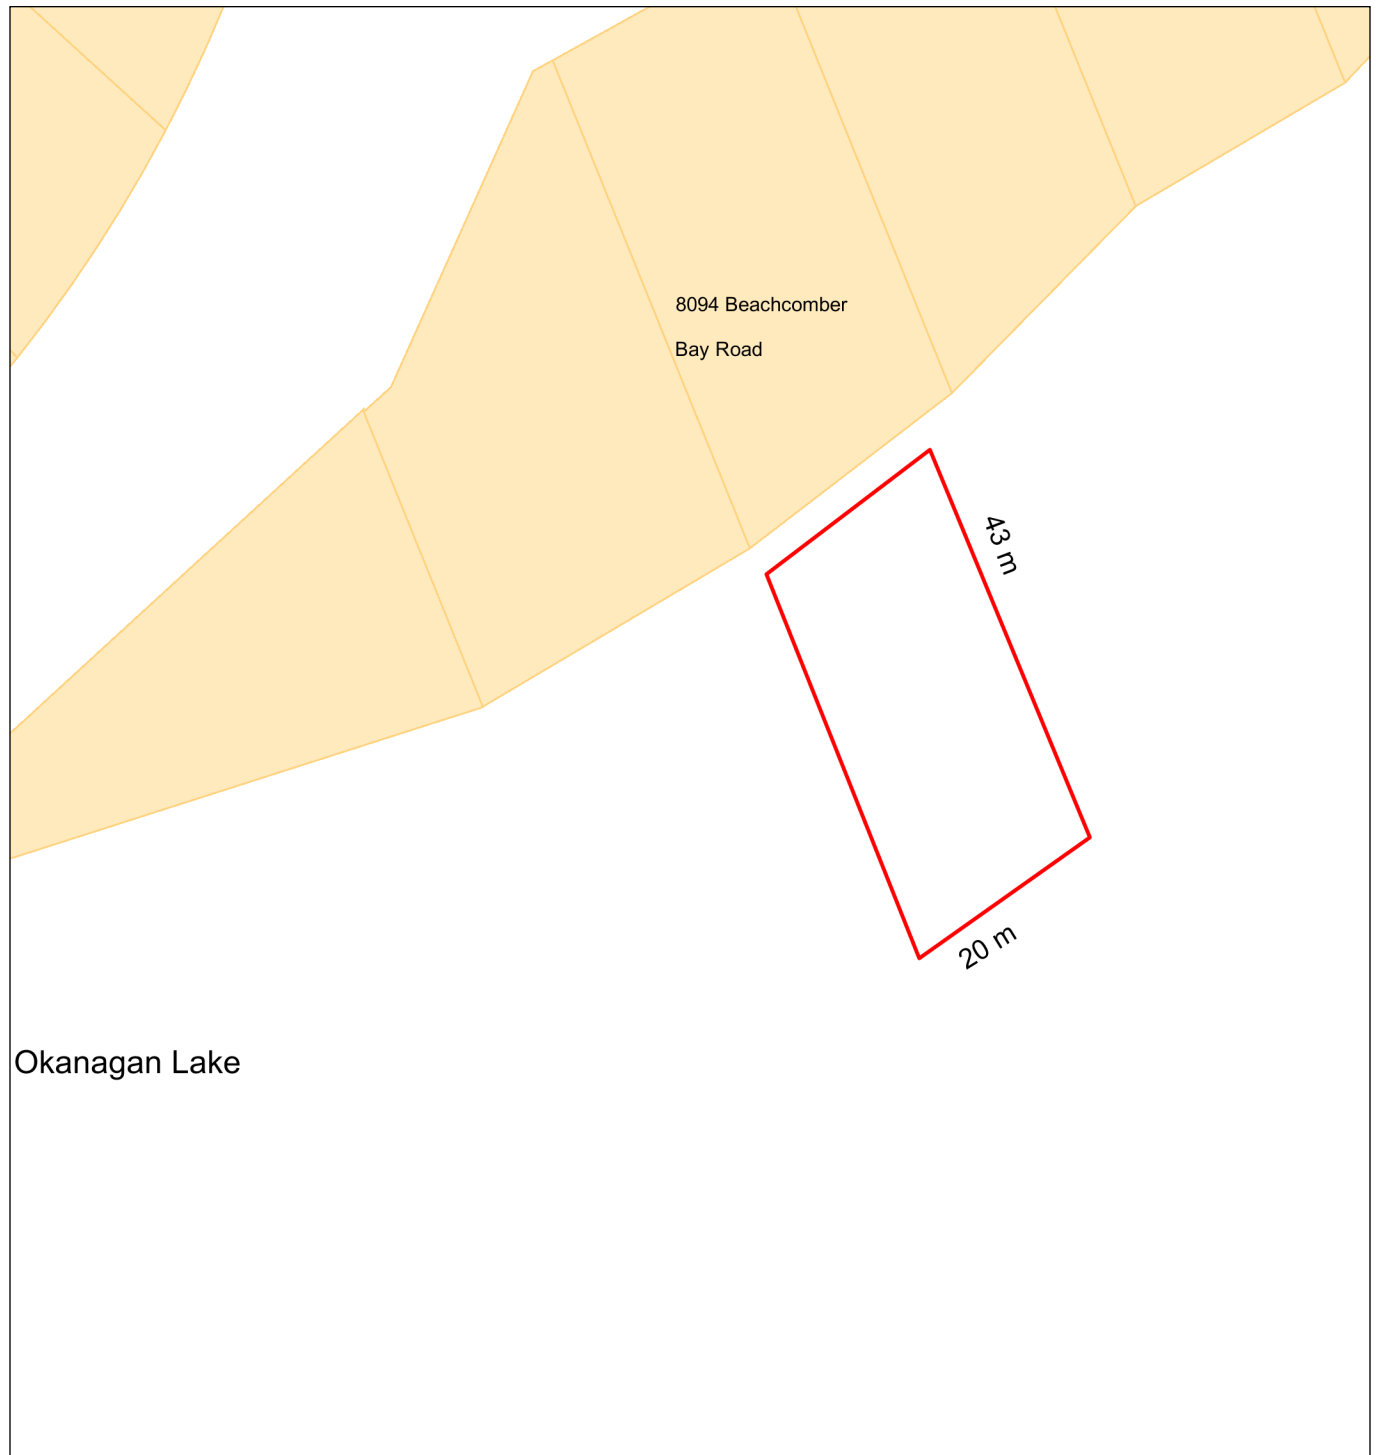

All that Unsurveyed Crown foreshore being part of the bed of Okanagan Lake fronting Lot 14 Plan 9826 District Lot 296 Osoyoos Division of Yale Land District containing 0.086 hectares more or less.

Scale: 1:750  
BCGS Mapsheet(s):82L024