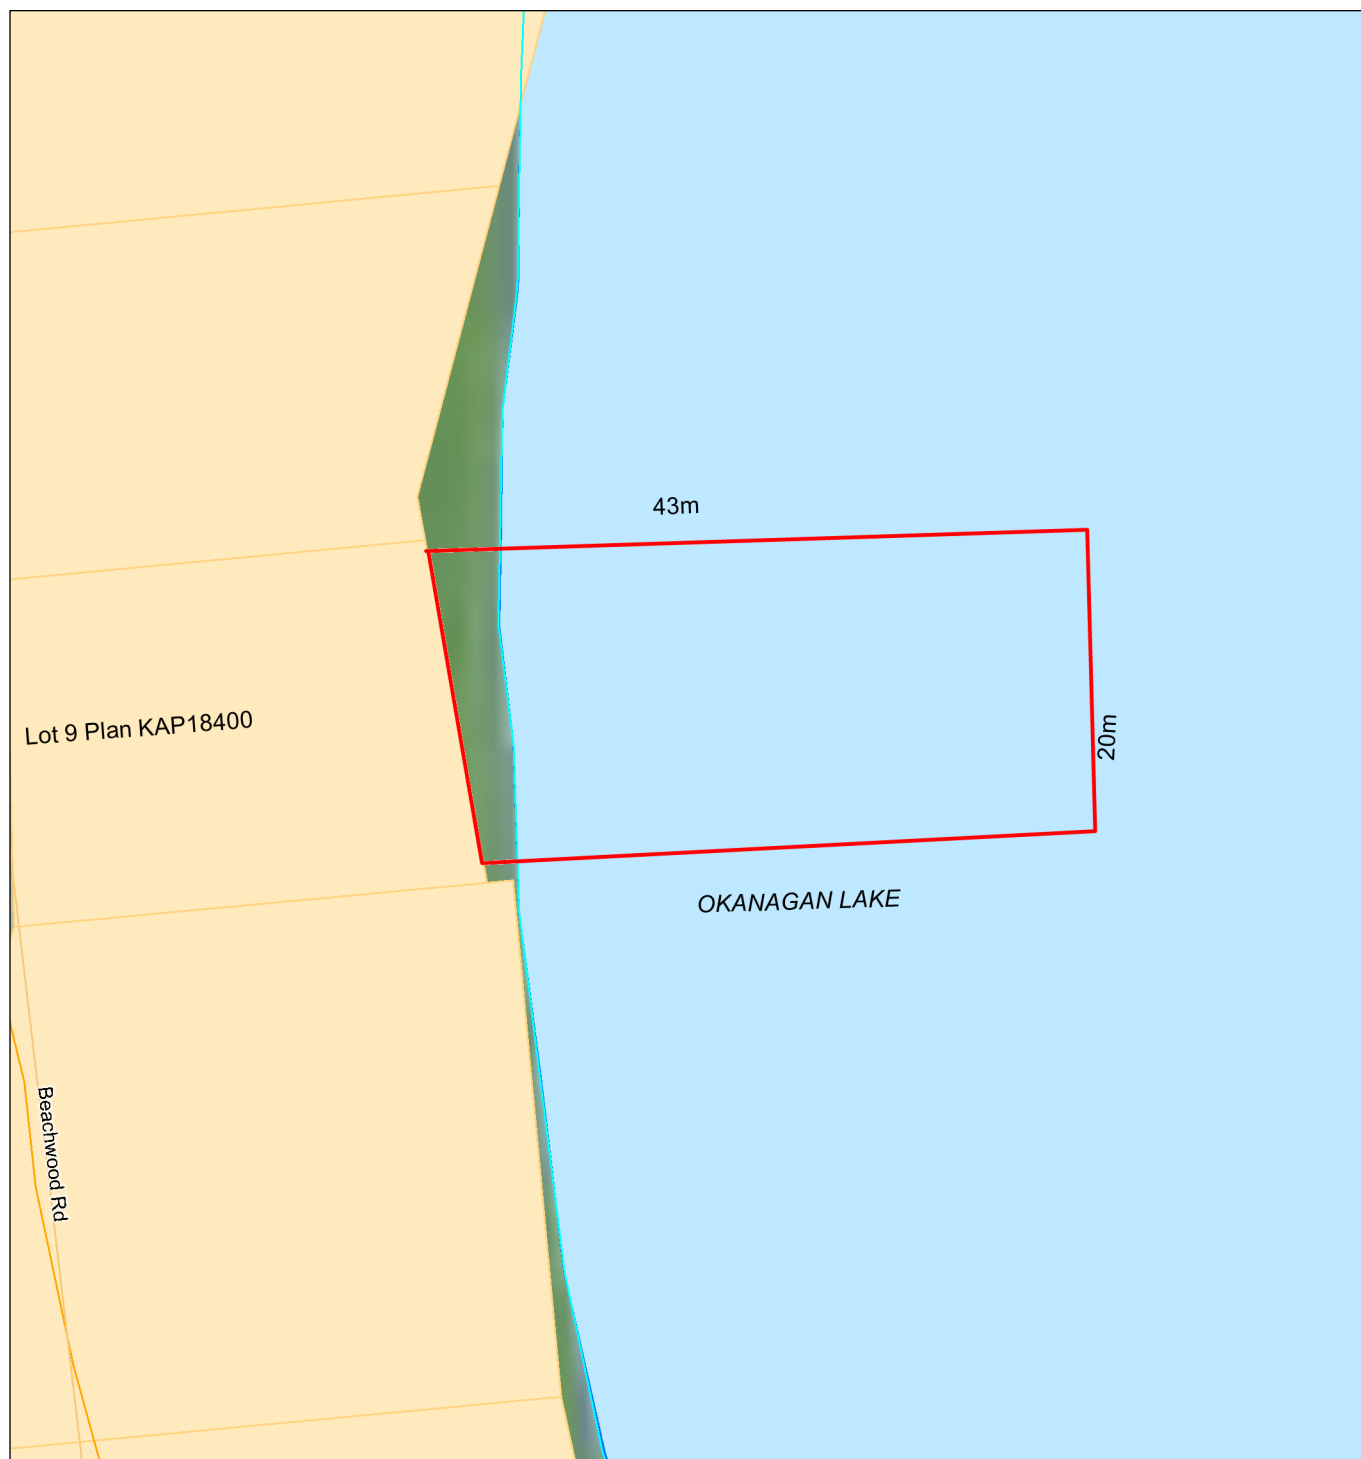

All that unsurveyed Crown foreshore being part of the bed of Okanagan and fronting on Lot 9 Plan KAP18400 District Lot 3795 Osoyoos Division of Yale Land District, and containing 0.086 ha more or less.

Scale: 1:500

BCGS Mapsheet(s):821013