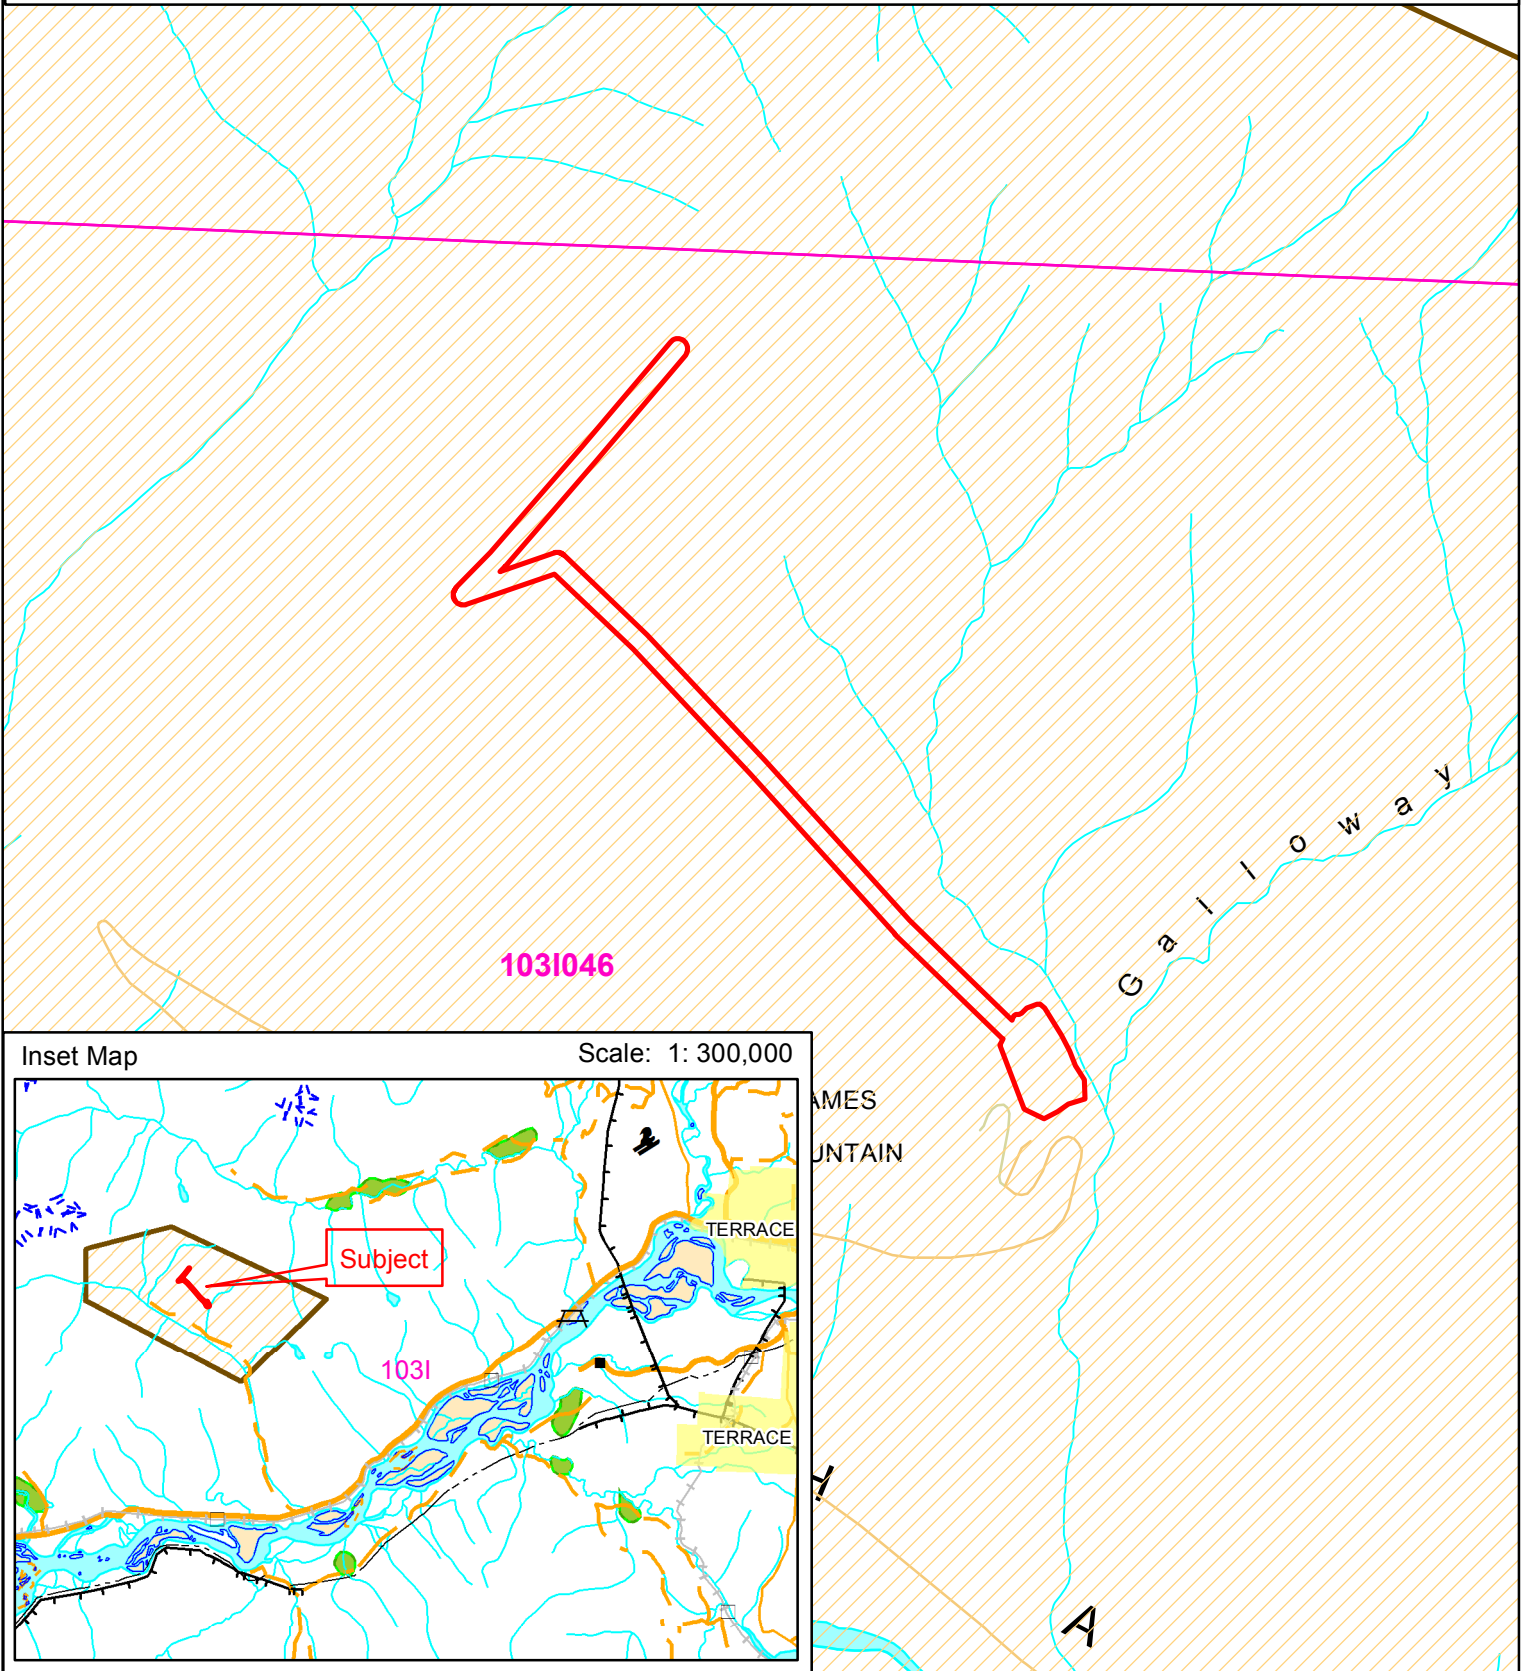

## Shames Mountain Resort File: 6408608

Date: August 14, 2013

Scale: 1:15,000

Projection: BC Albers NAD83

shames\_6408608\_scheduleA\_8x11\_15k

-  Lifts, Handle Tow and T-Bar - 10.88 hectares
-  Shames Mountain Operating Agreement
-  Mapsheet Grid (1:20,000)

0 125 250 500  
Meters

Inset Map

Scale: 1: 300,000