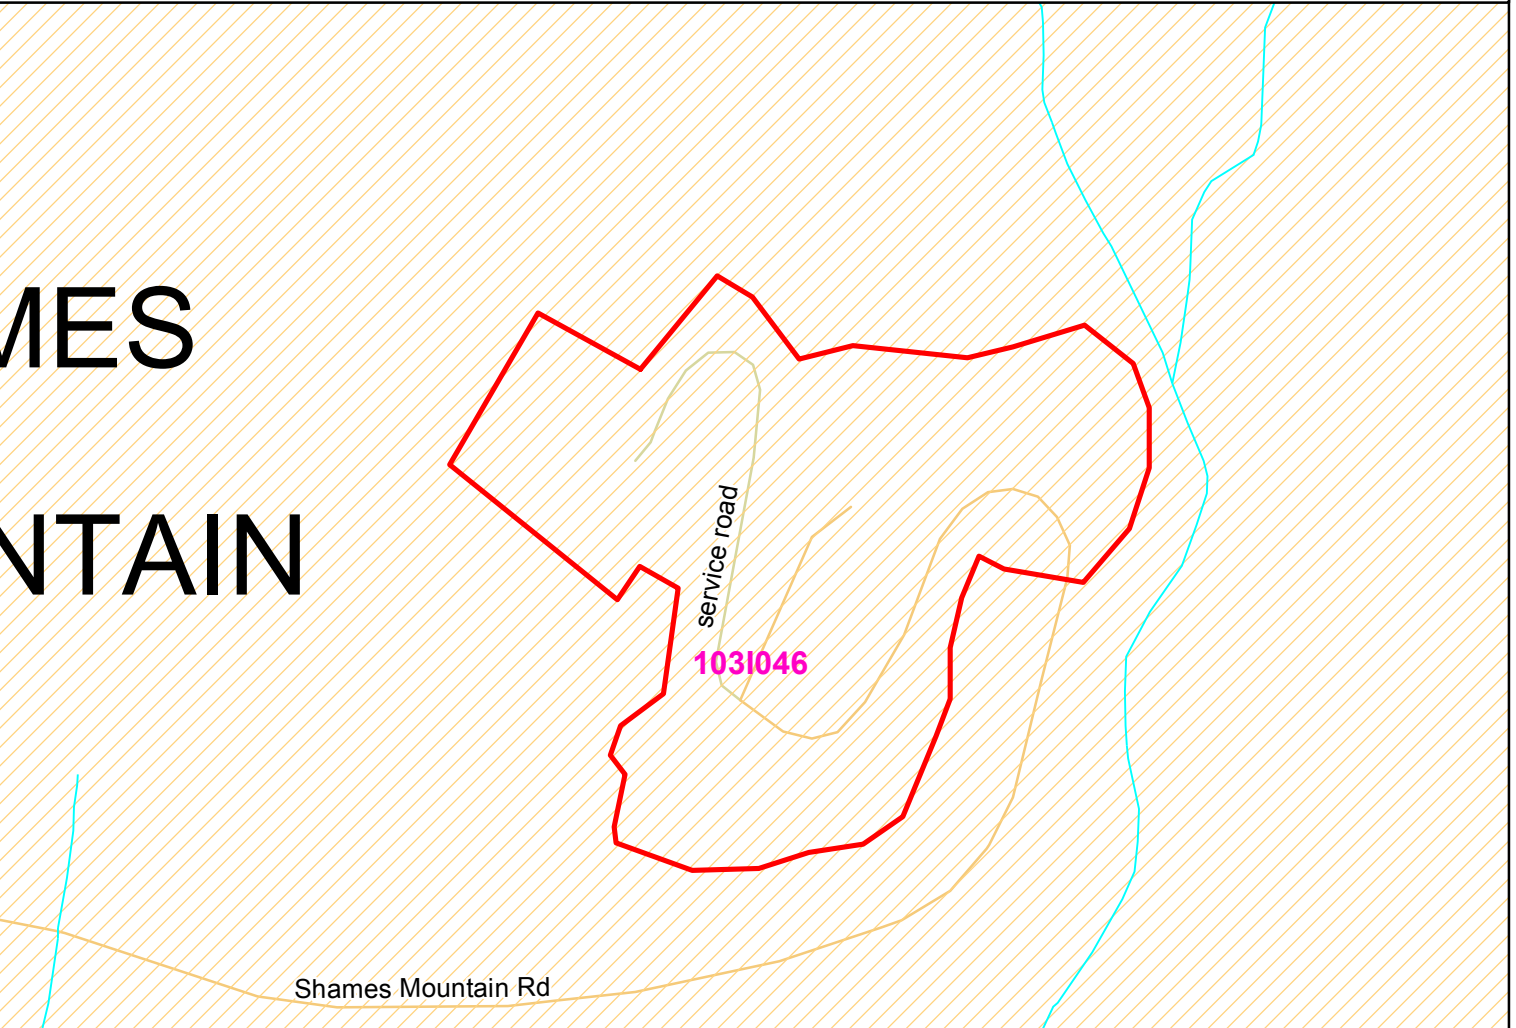

## Shames Mountain Resort File: 6408609

Date: August 14, 2013

Scale: 1:3,500

Projection: BC Albers NAD83

shames\_6408609\_scheduleA\_8x11\_3\_5k

-  Day Lodge, Ski Club, Parking Lot etc - 5 hectares
-  Shames Mountain Operating Agreement
-  Mapsheet Grid (1:20,000)

# SHAMES MOUNTAIN

Inset Map

Scale: 1: 300,000