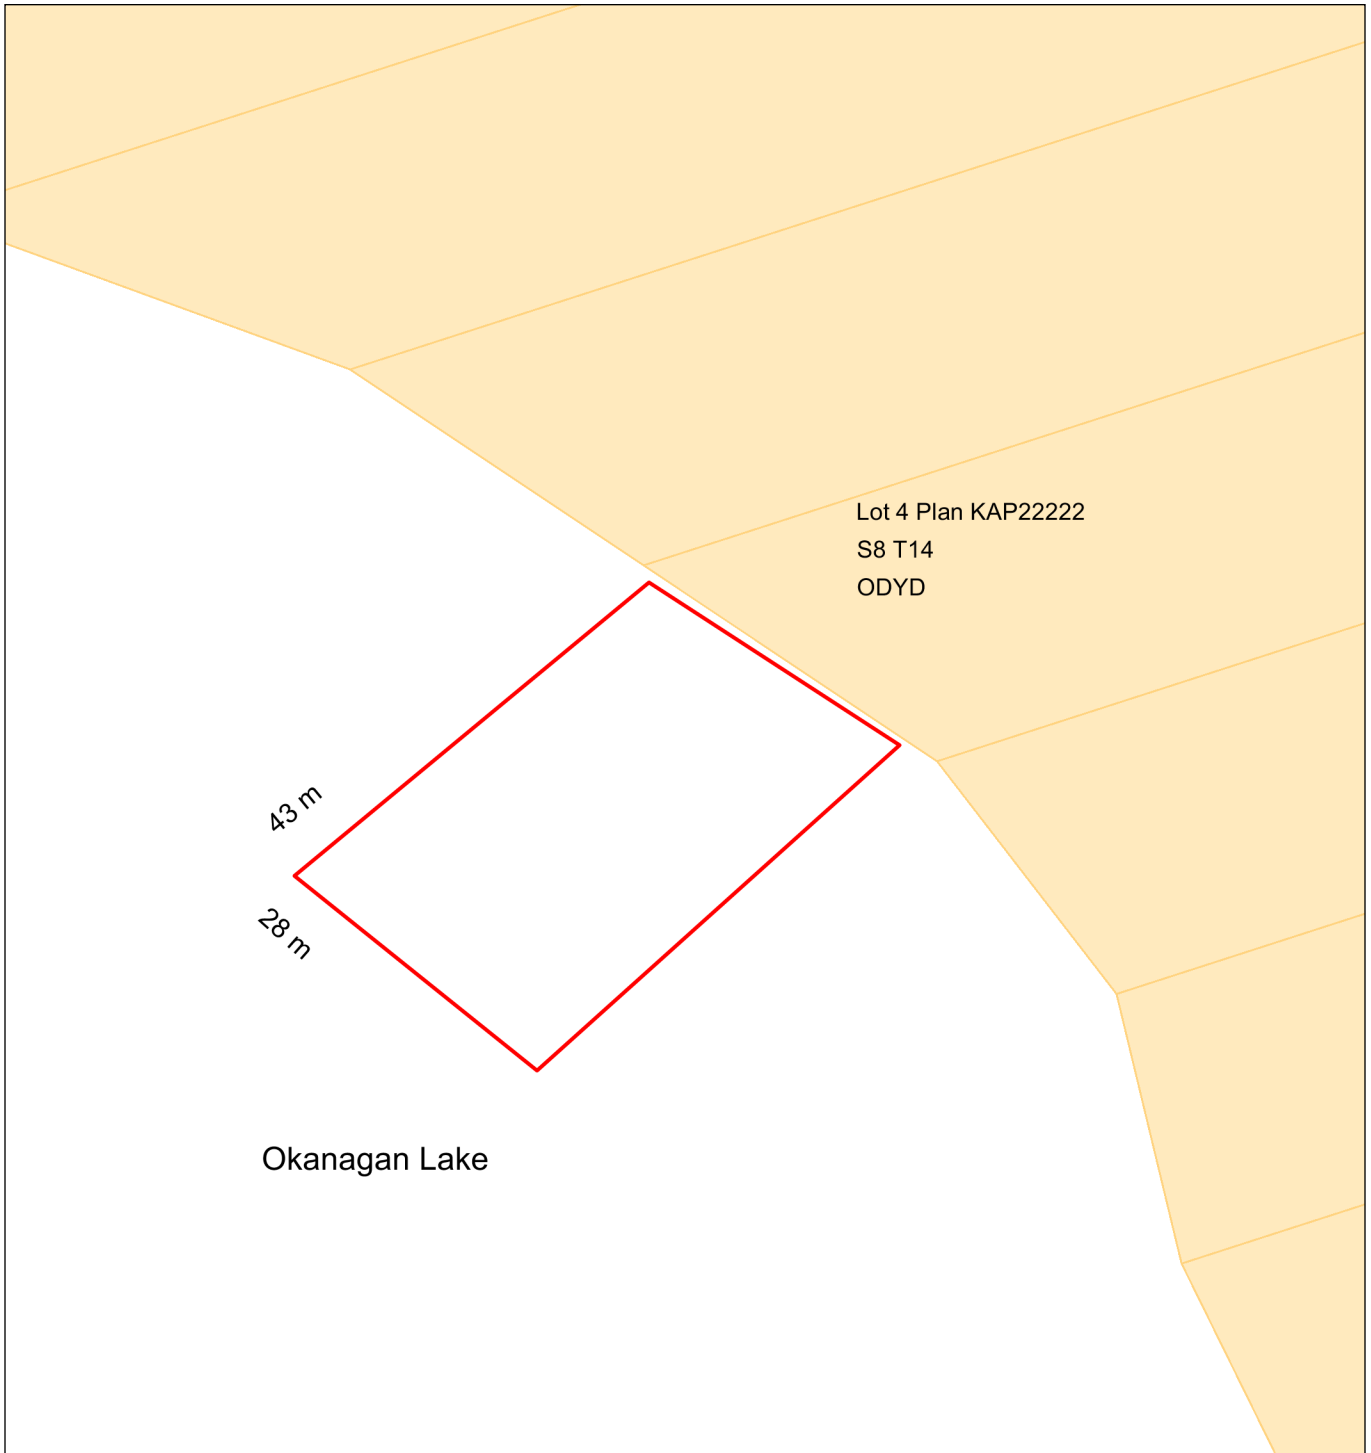

All that unsurveyed Crown foreshore being part of the bed of Okanagan Lake and fronting on Lot 4, Plan KAP22222, Section 8, Township 14, Osoyoos Division Yale District containing 0.120 ha more or less.

Scale: 1:750
BCGS Mapsheet(s):82L013