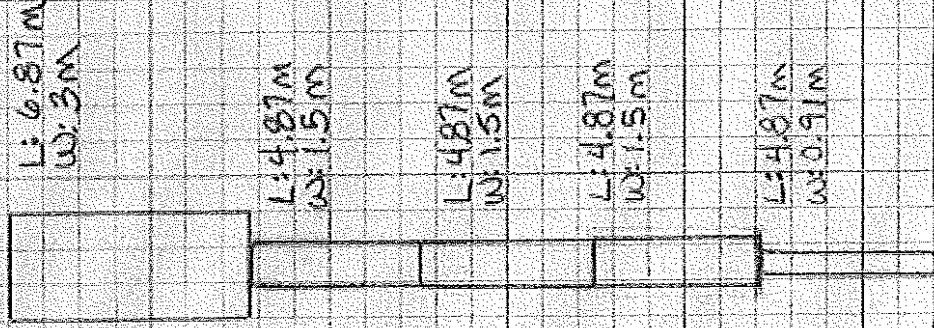

PRIVATE MOORAGE

Total length 26.35 meters

6367 LAKESHORE RD  
HEFFLEY CREEK

SHORE

SCALE 1 square = 1m