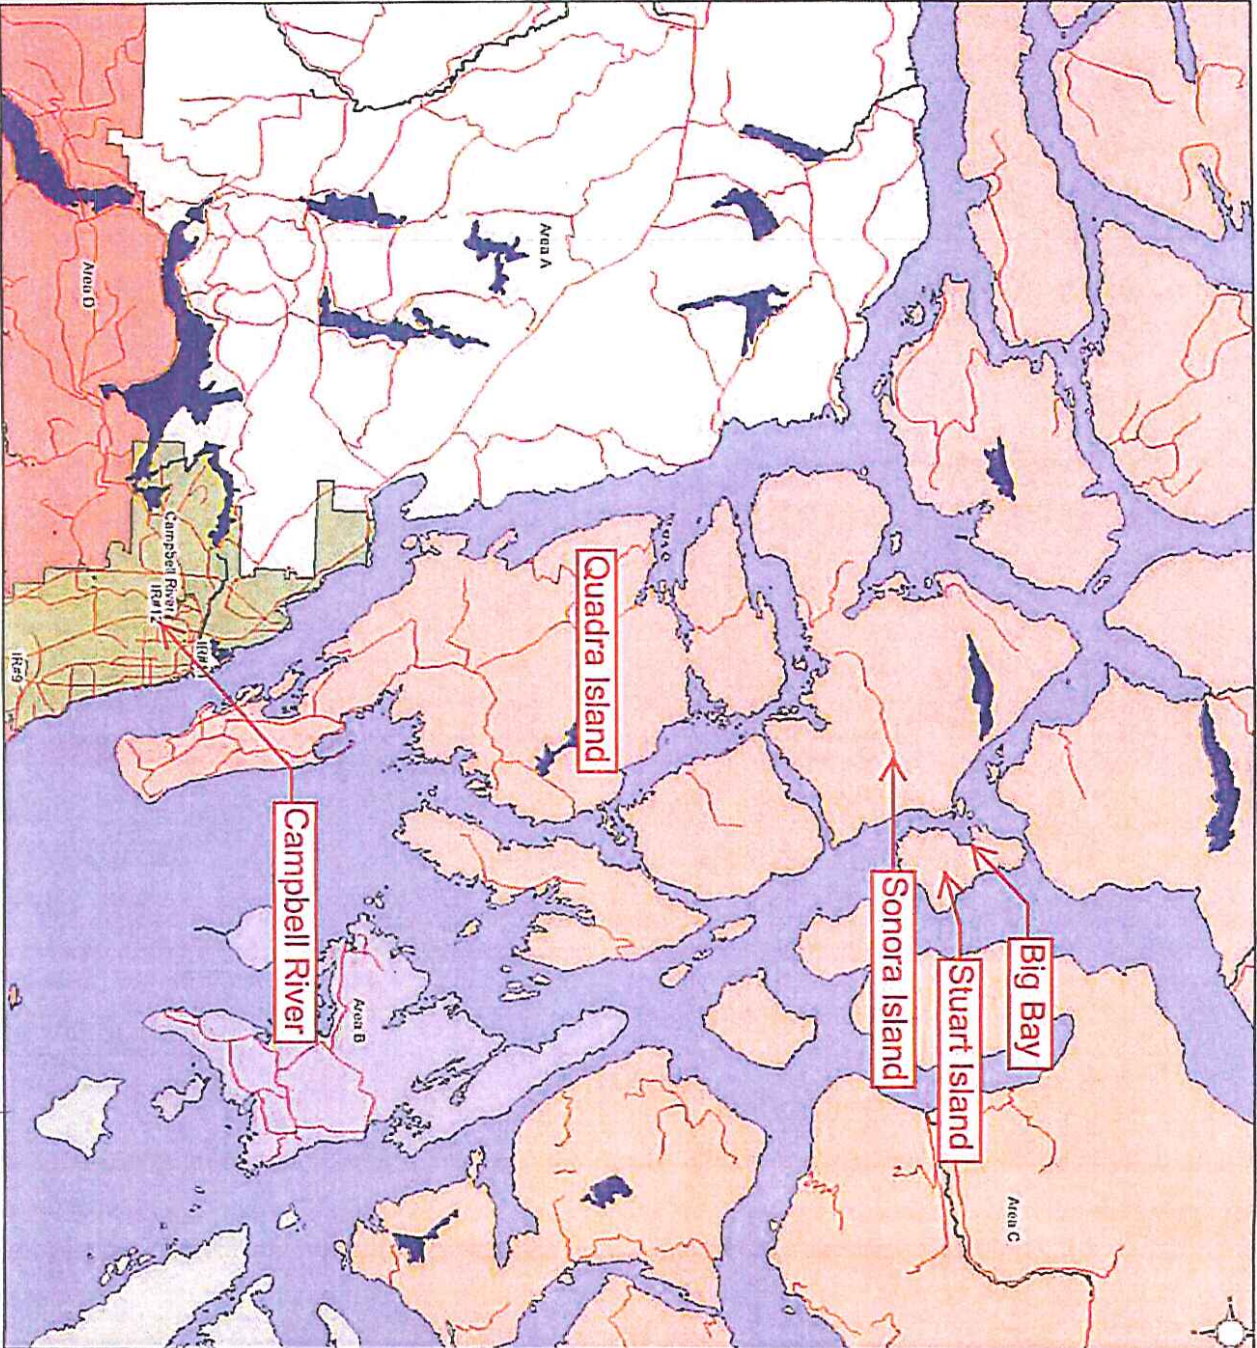

1/c

# General Location Map

Big Bay Landing Ltd.

Map printed on: Wed Jan 11 13:59:29 2012

0 2km

**SKETCH PLAN TO ACCOMPANY AN APPLICATION FOR CROWN LAND**

SITUATED IN BIG BAY, STUART ISLAND, BC  
LAT 50° 23' 15" N ; LONG 125° 08' 00" W  
25 January 2013

SCALE 1:3000  
50 0 50 100 150 200  
All distances are in metres unless noted otherwise