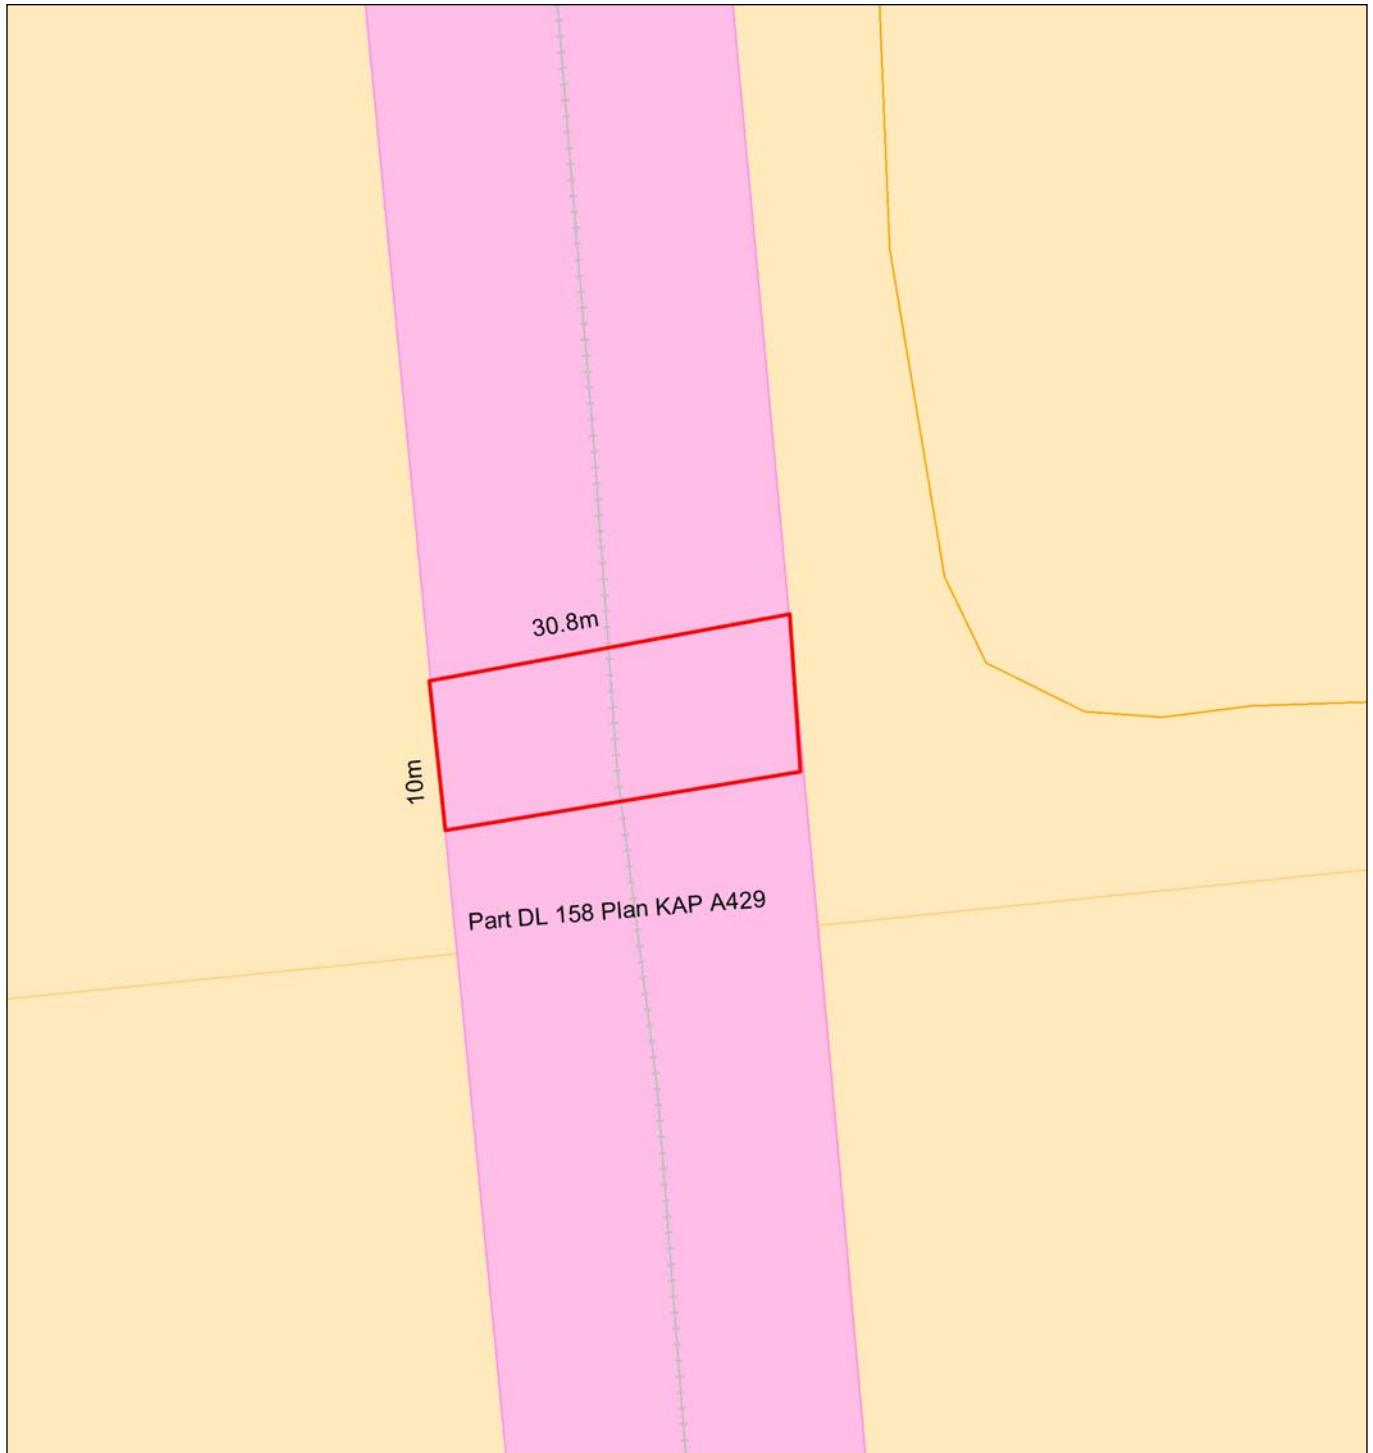

Part of Plan KAPA429, DISTRICT LOT 158, Similkameen Division of the Yale Land District, containing 0.0305 hectares, more or less.

Scale: 1:500
BCGS Mapsheet(s):82E023