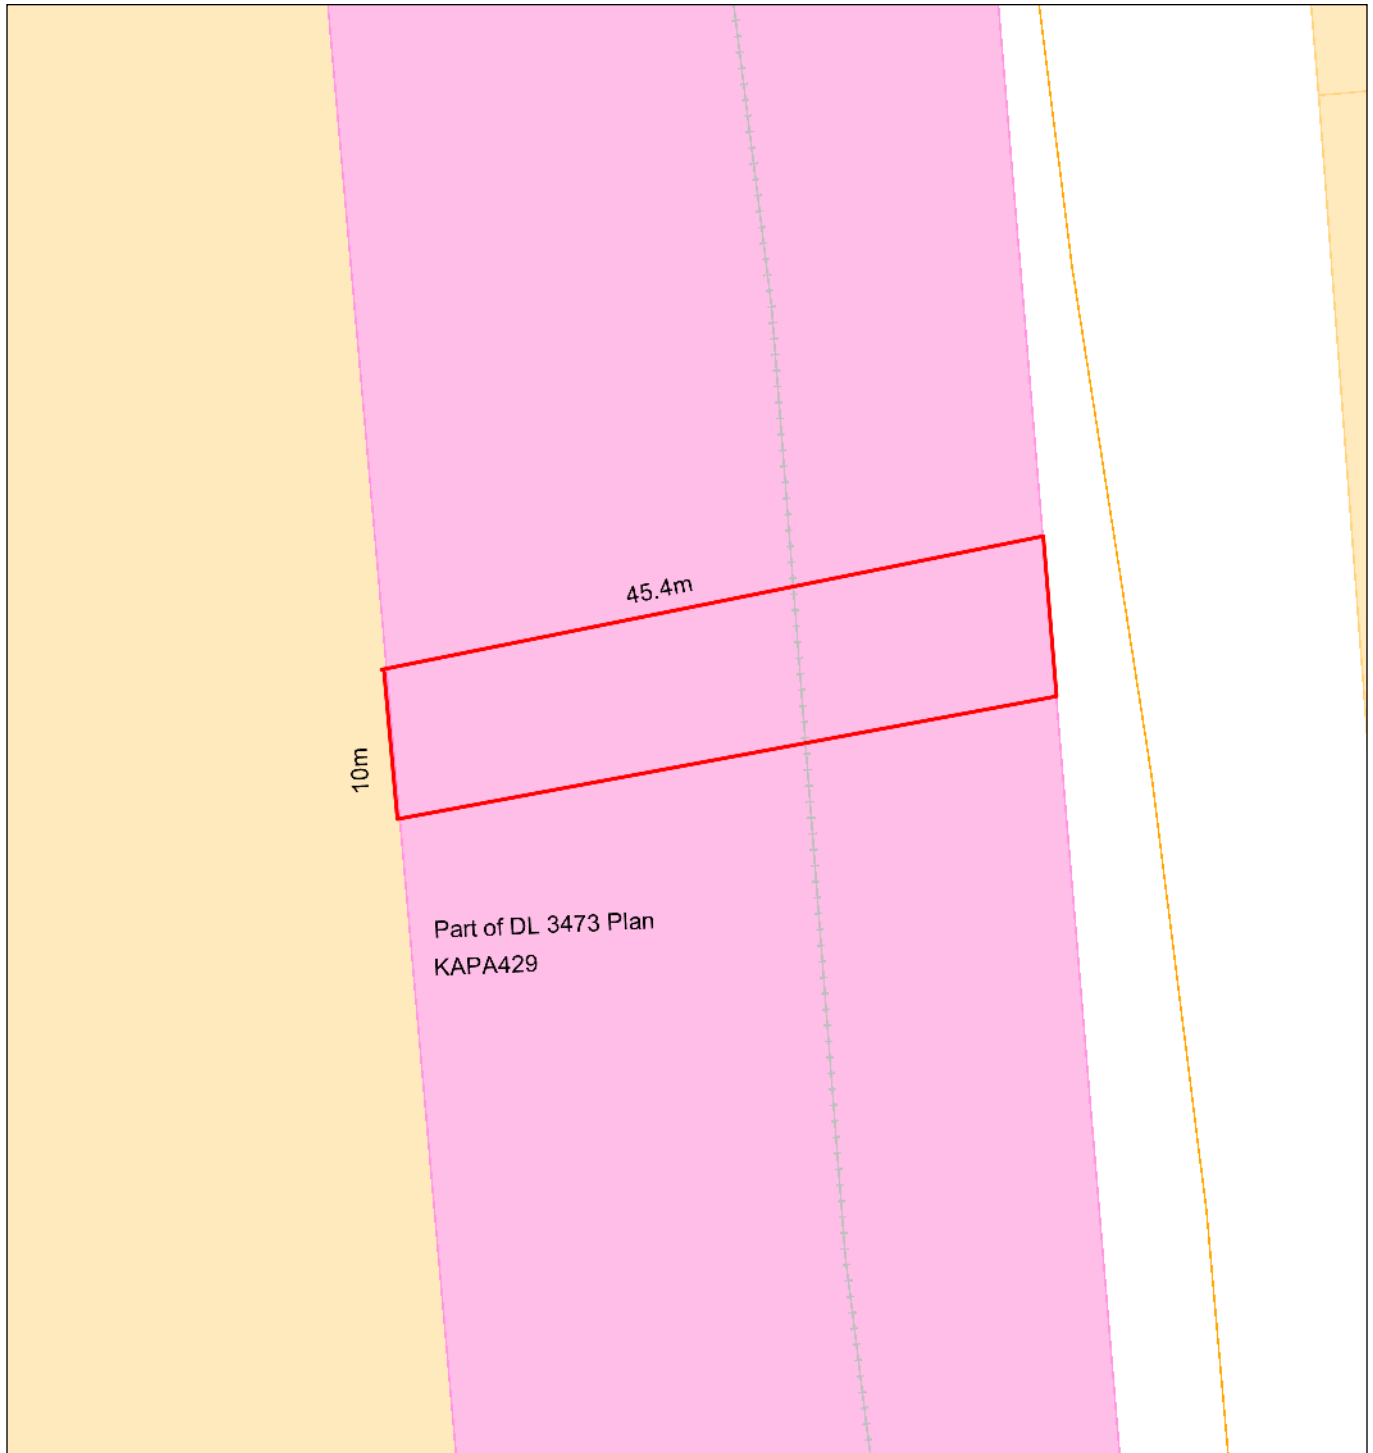

Part of DISTRICT LOT 3473, Plan KAPA429, Similkameen Division of the Yale District, containing .0452 hectares, more or less.

Scale: 1:500
BCGS Mapsheet(s):82E023