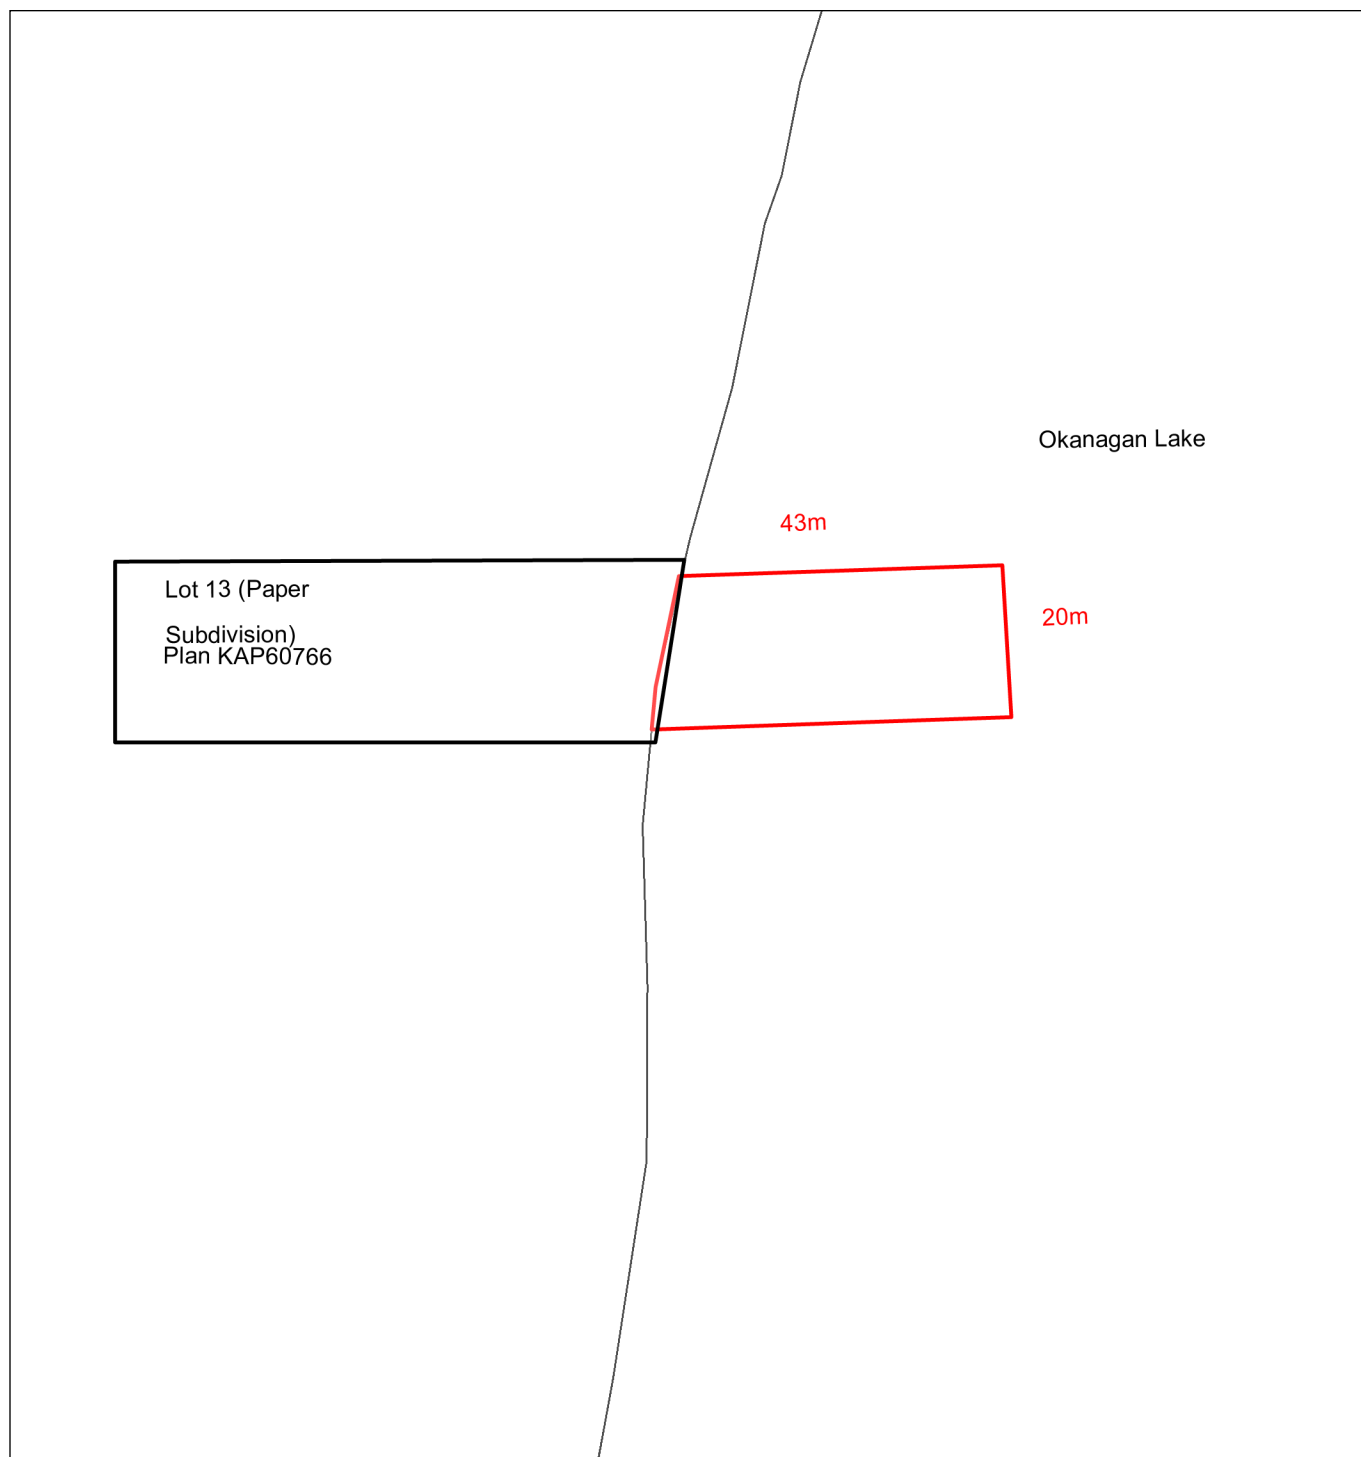

All that Unsurveyed Crown Foreshore fronting (PS LOT13 ) District Lot 1, ODYD, Plan KAP60766 and containing 0.086 hectares more or less.

Scale: 1:1,000

BCGS Mapsheet(s):82L 003