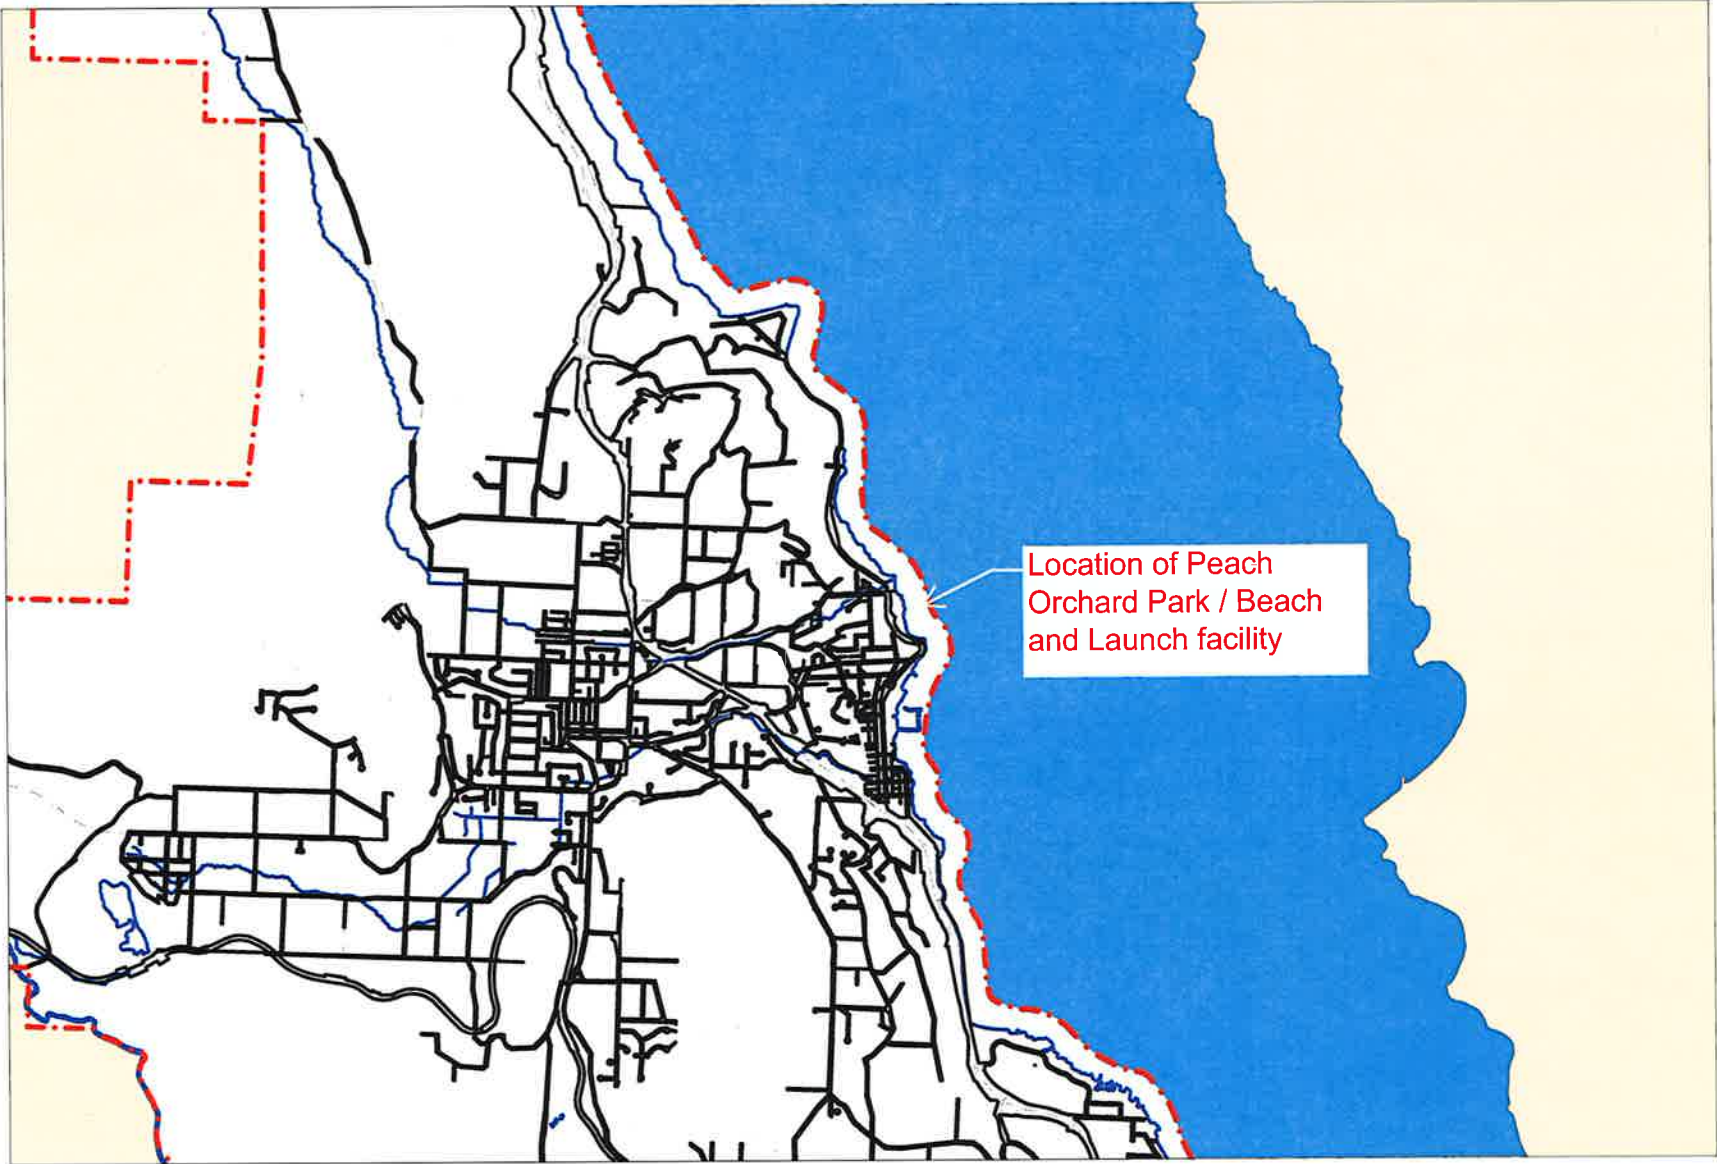

14877 Lakeshore Drive Peach Orchard Park / Beach - District of Summerland

Replacement /
refurbishing of existing
launch facility

Location of Peach Orchard Park / Beach and Launch facility

SCALE 1 : 50,000

KILOMETERS

District of Summerland
New boat launch floaters
Drw 2 Mar 11/14

District of Summerland
 New boat launch floaters
 Drw 2 Mar 11/14

SHORELINE PILEDIVING & BOATLIFTS. KELOWNA, BC