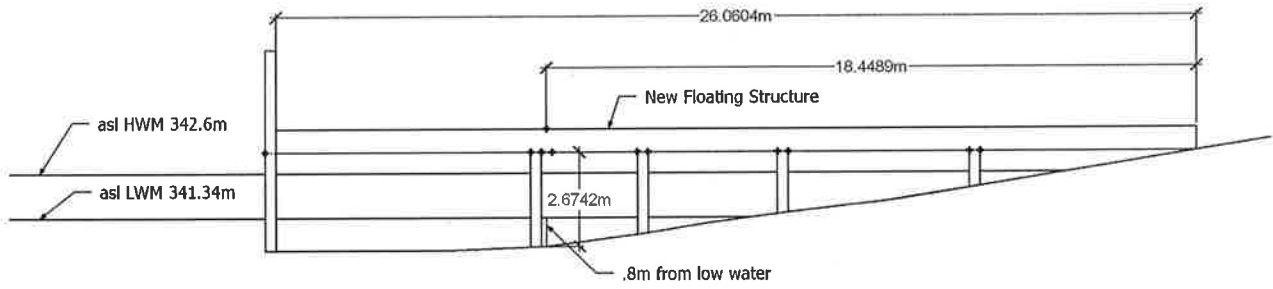

District of Summerland
New boat launch floaters
Drw 2 Mar 11/14