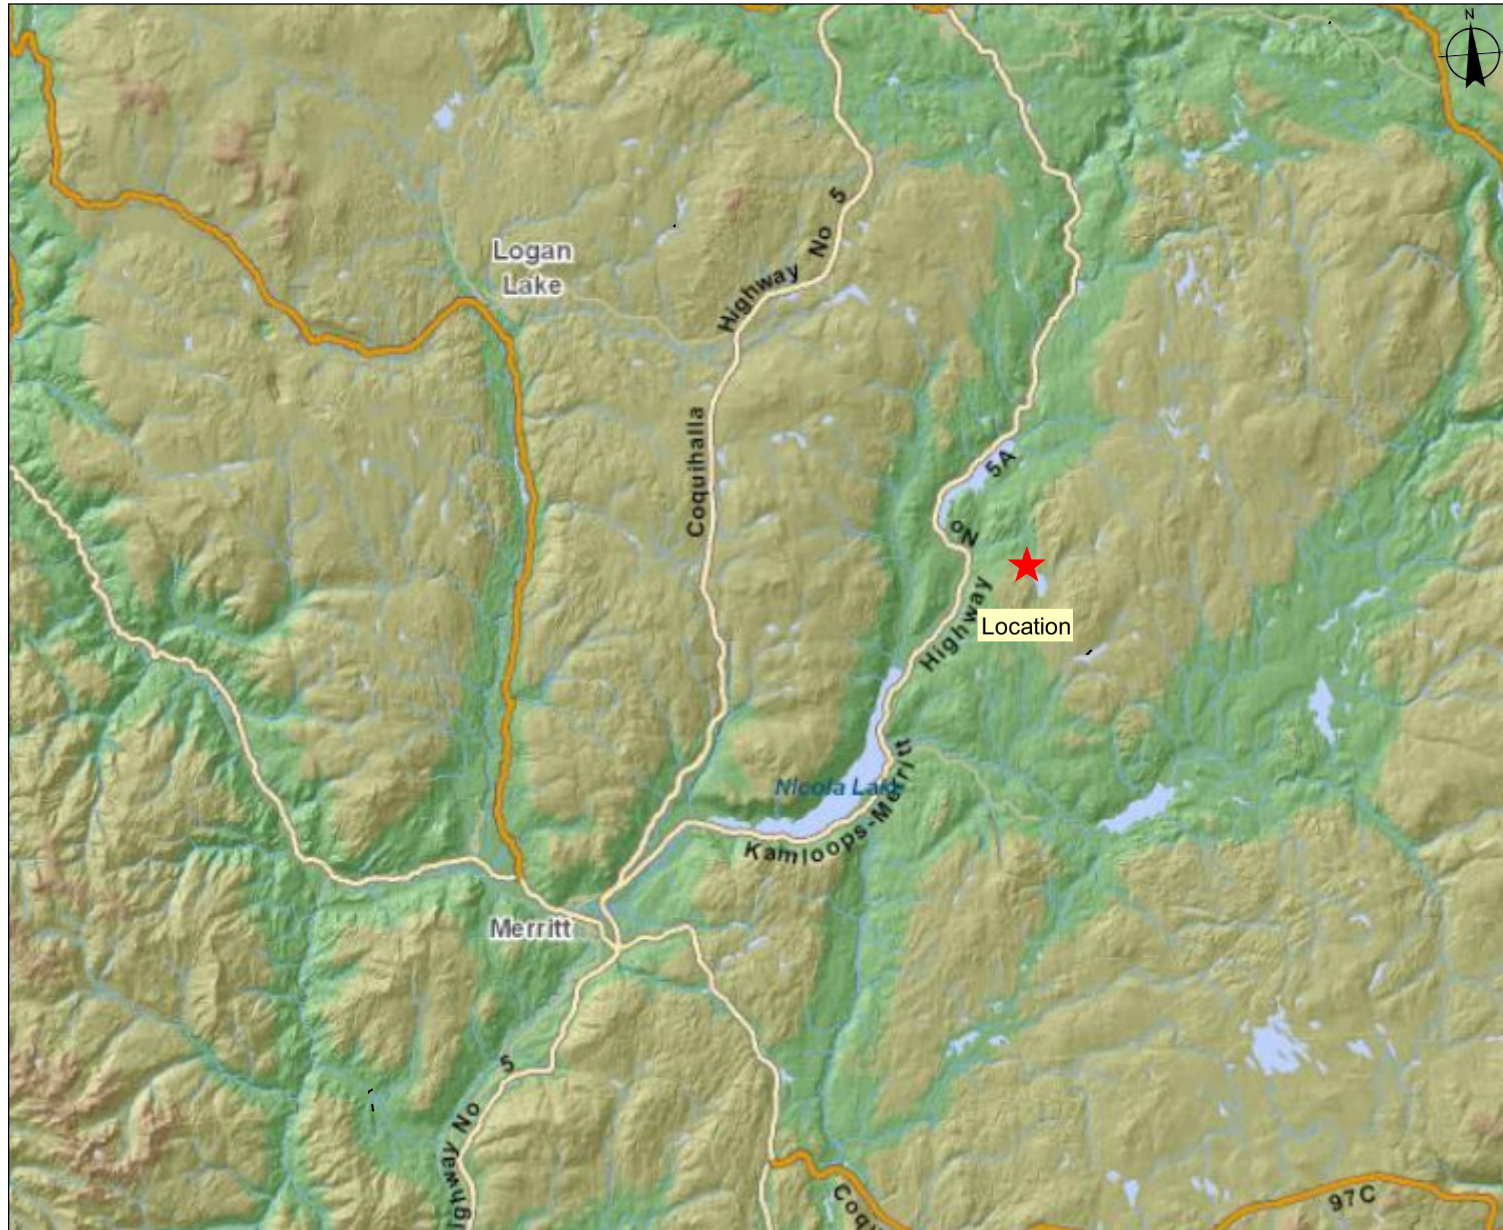

Proponent: Owners of Strata KAS2247

Location: Peter Hope Lake

Mapsheet #: 921.039 and 921.029

Scale: 1:519,477

### NOTE:

Map produced using IMap BC on-line.  
FOR GENERAL REFERENCE ONLY.  
The accuracy and completeness of the information on this map is not guaranteed. Not for navigational purposes.

Datum/Projection: NAD83, Albers Equal Area Conic

### Key Map