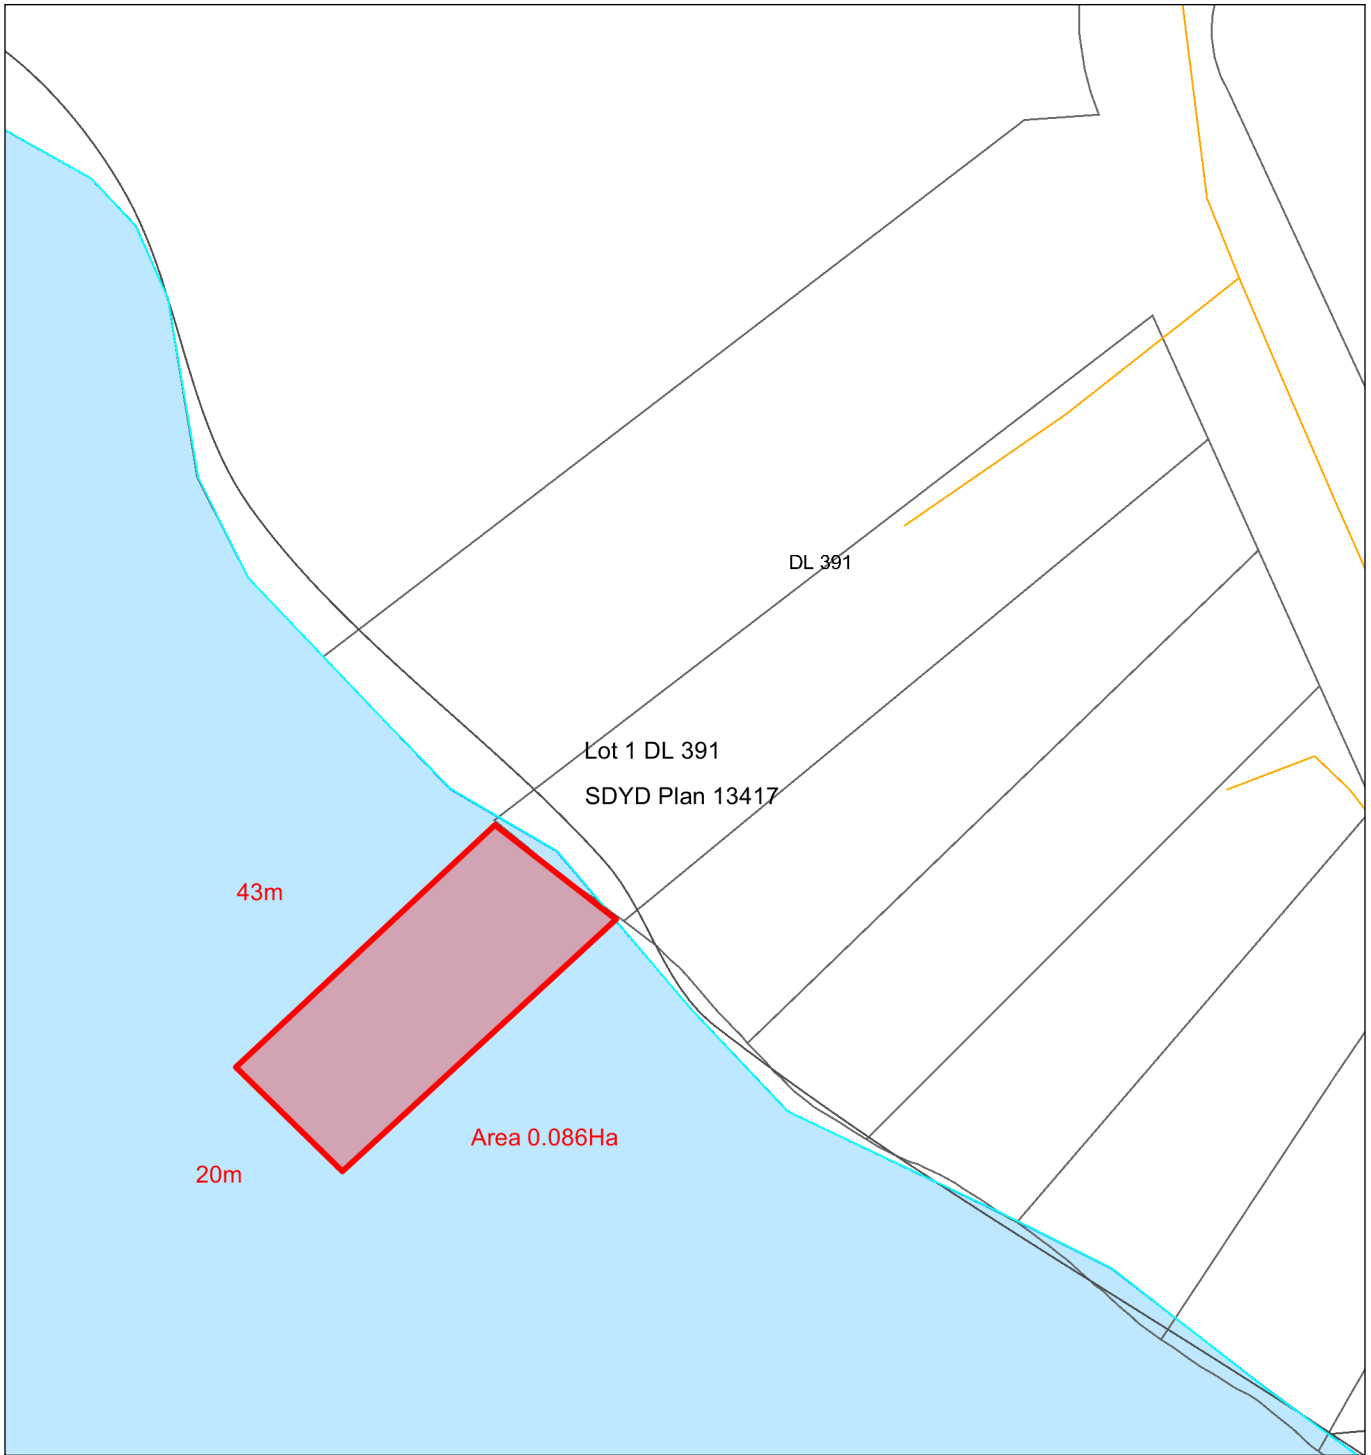

All that unsurveyed Crown foreshore being part of the bed of Okanagan Lake and fronting on Lot 1, District Lot 391, Similkameen Division Yale District, Plan 13417 and containing 0.086 hectares, more or less.

Scale: 1:1,000  
BCGS Mapsheet(s):82E 062