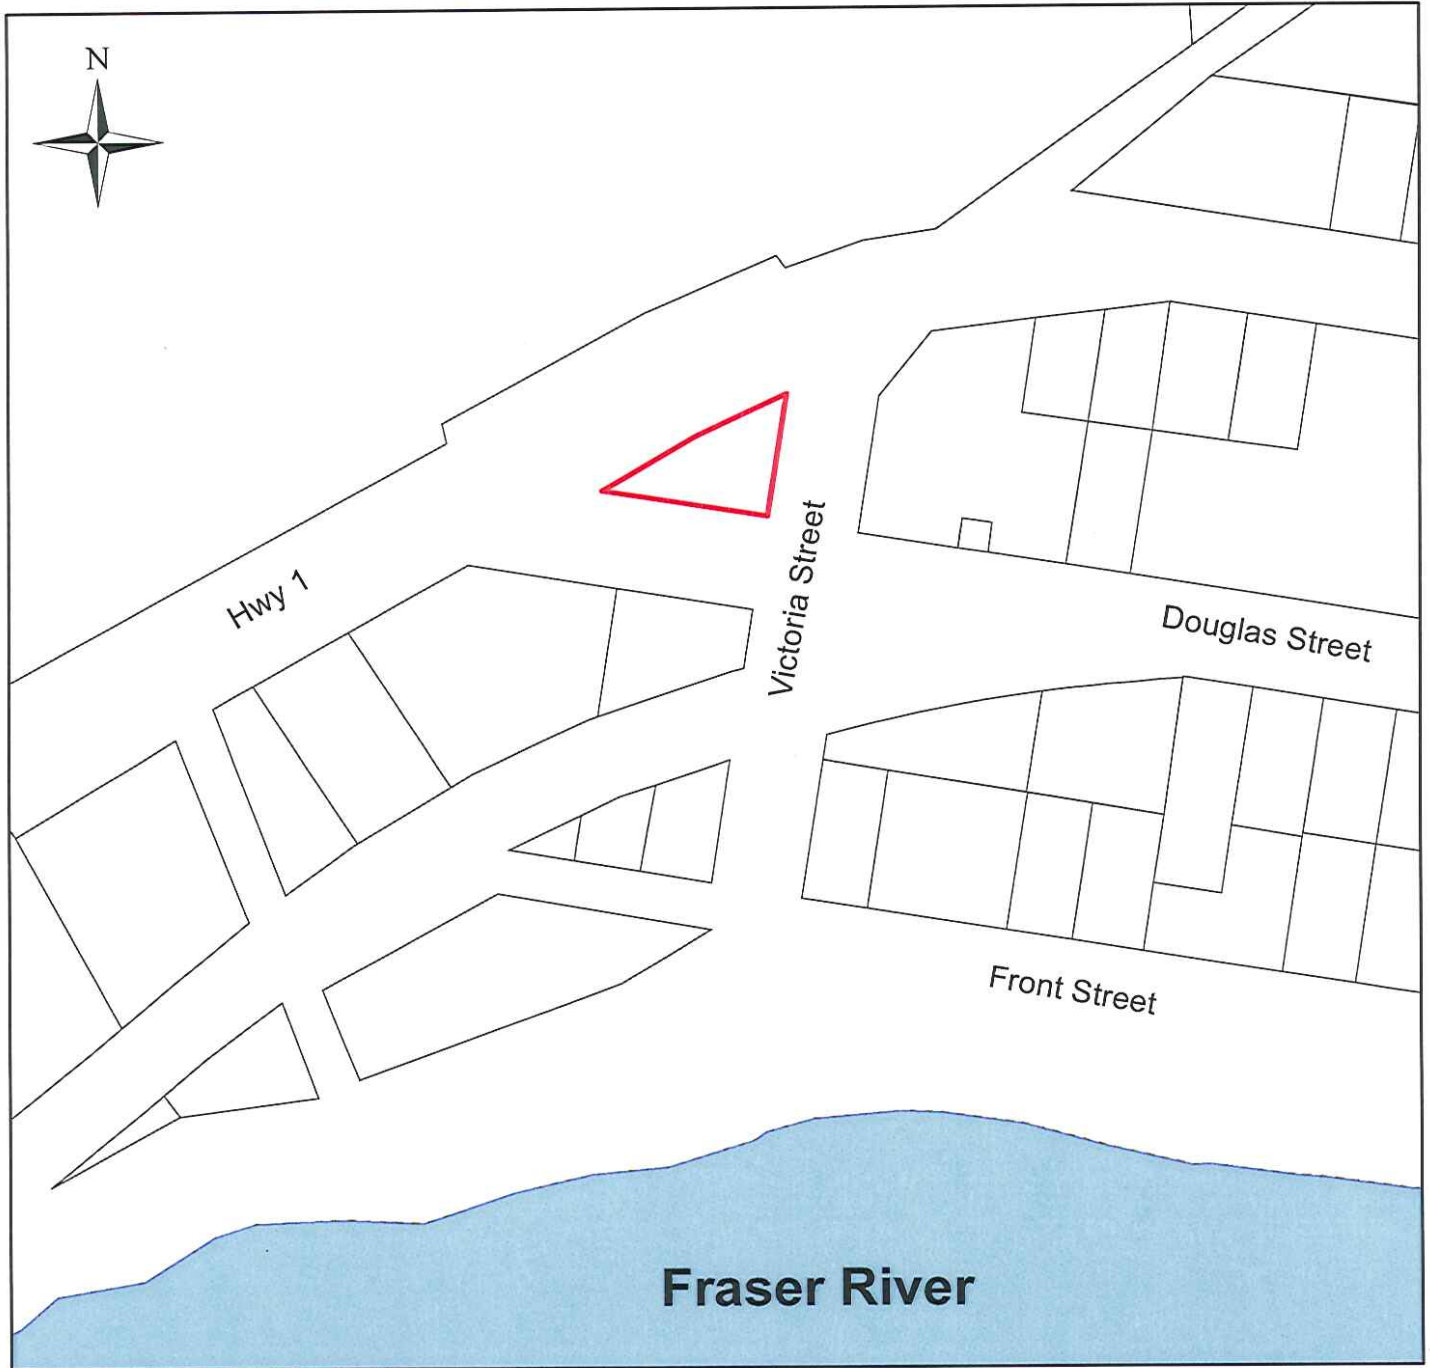

Scale: 1:20,000

Date: October 2014

Purpose: INDUSTRIAL

Subpurpose: LOG STORAGE & HANDLING

Type: LICENCE

Subtype: LICENCE OF OCCUPATION

Tantalis Area: 0.076 ha +/-

The boundaries of the land to which this license is appurtenant are shown thus:

BCGS Mapsheet(s): 92G.018

Scale: 1:2,000  
Purpose: INDUSTRIAL  
Subpurpose: LOG STORAGE & HANDLING  
Type: LICENCE  
Subtype: LICENCE OF OCCUPATION

Date: October 2014

Tantalis Area: 0.076 ha +/-

The boundaries of the land to which this license is appurtenant are shown thus: