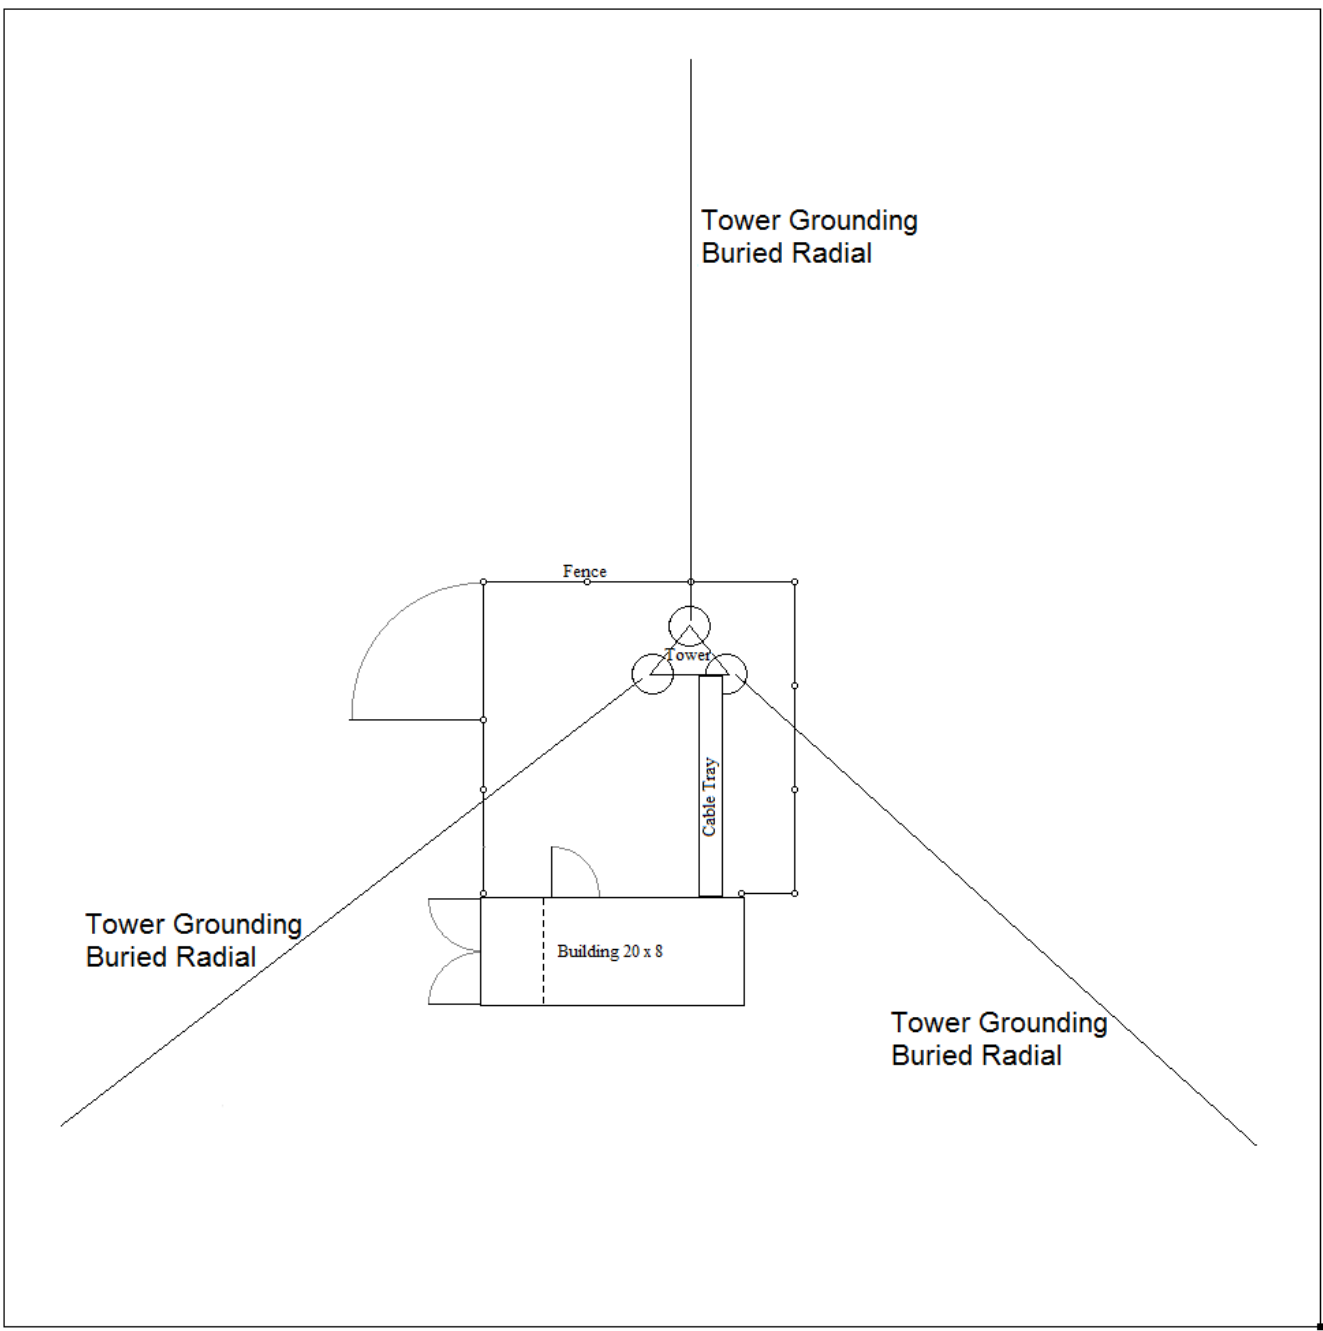

30m

30m

PoC

Site Plan
Scale 1:24

Drought Mtn
License No TBD

REV	Revision Desc	Date	By	Omega Comm
0	Original Plan	12/06/14	JL	