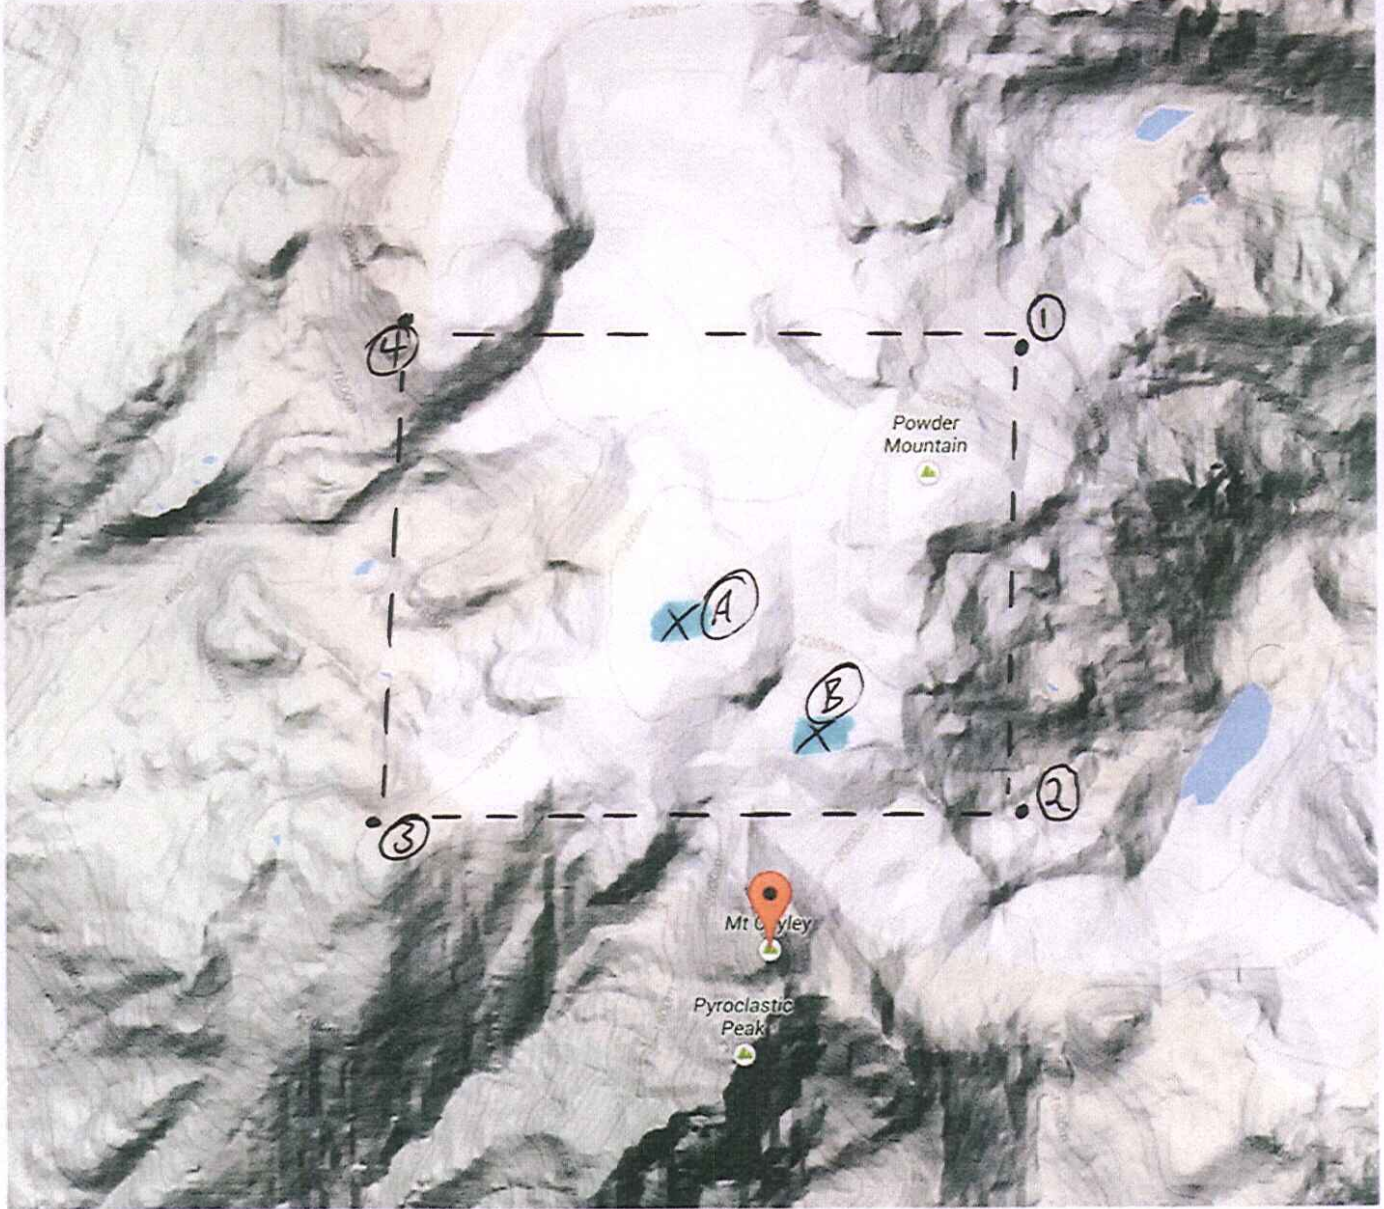

Search nearby: (hotels-restaurants)

Mt Cayley, Squamish-Lillooet D, BC V0N

Terrain: View topography and elevation

Shape GPS Points.

- ① 50.158730, -123.269613
- ② 50.128147, -123.268755
- ③ 50.127376, -123.326261
- ④ 50.156531, -123.322141