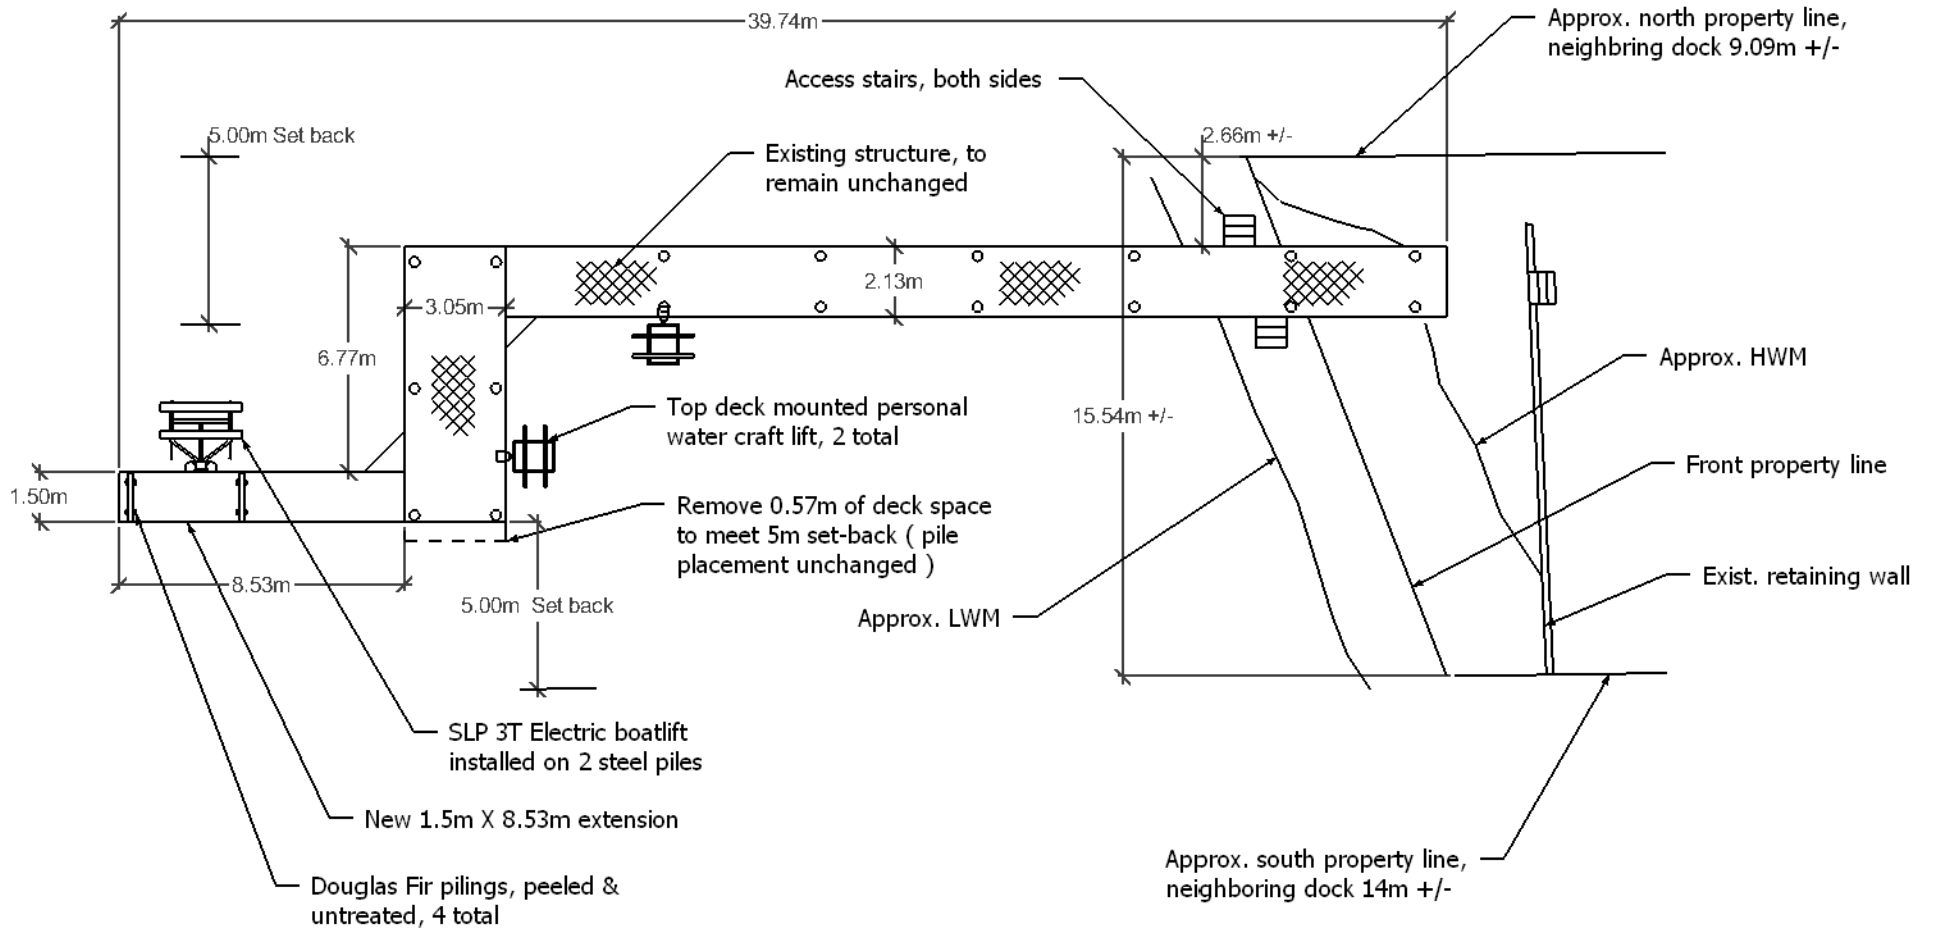

Barry Jaenen  
 PID 005-332-401  
 KAP2708, Dist Lot 14  
 Land Dist 41, ODYD  
 Drw 4 - A Plot plan  
 Land File 3406508

Barry Jaenen  
PID 005-332-401  
KAP2708, Dist Lot 14  
Land Dist 41, ODYD  
Drw 4 - B Side view  
Land File 3406508