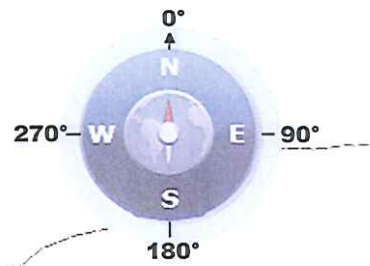

GENERAL LOCATION MAP

Texada Island

LOT 115

Corner Pin

52m at 77°

P of C

25m at 125°

Shed
11m x 11m

25m at 215°

Legend

 Crown land requested

SCALE 1:2000

Sabine Channel

Site Map

Legend

 Crown land requested