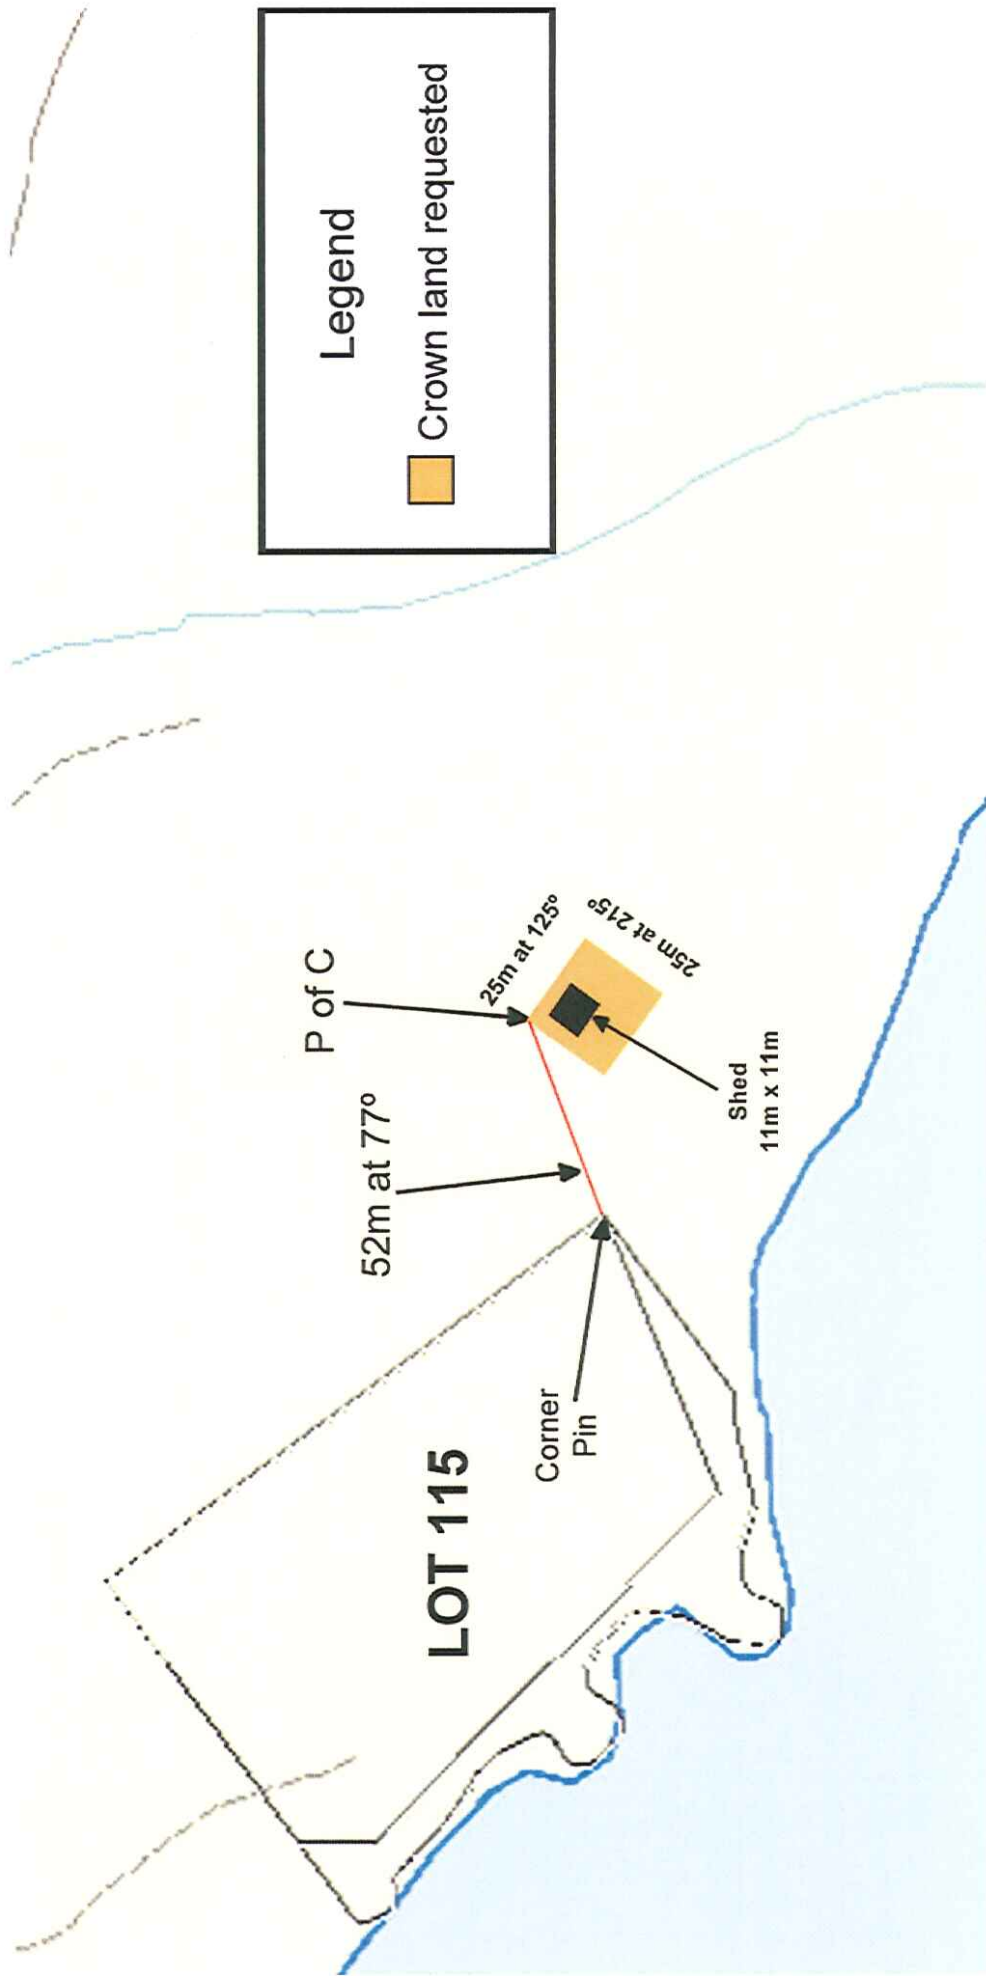

GENERAL LOCATION MAP

Texada Island

LOT 115

Corner Pin

52m at 77°

P of C

25m at 125°

Shed
11m x 11m

25m at 215°

Legend

 Crown land requested

SCALE 1:2000

Sabine Channel

Site Map

Legend

 Crown land requested