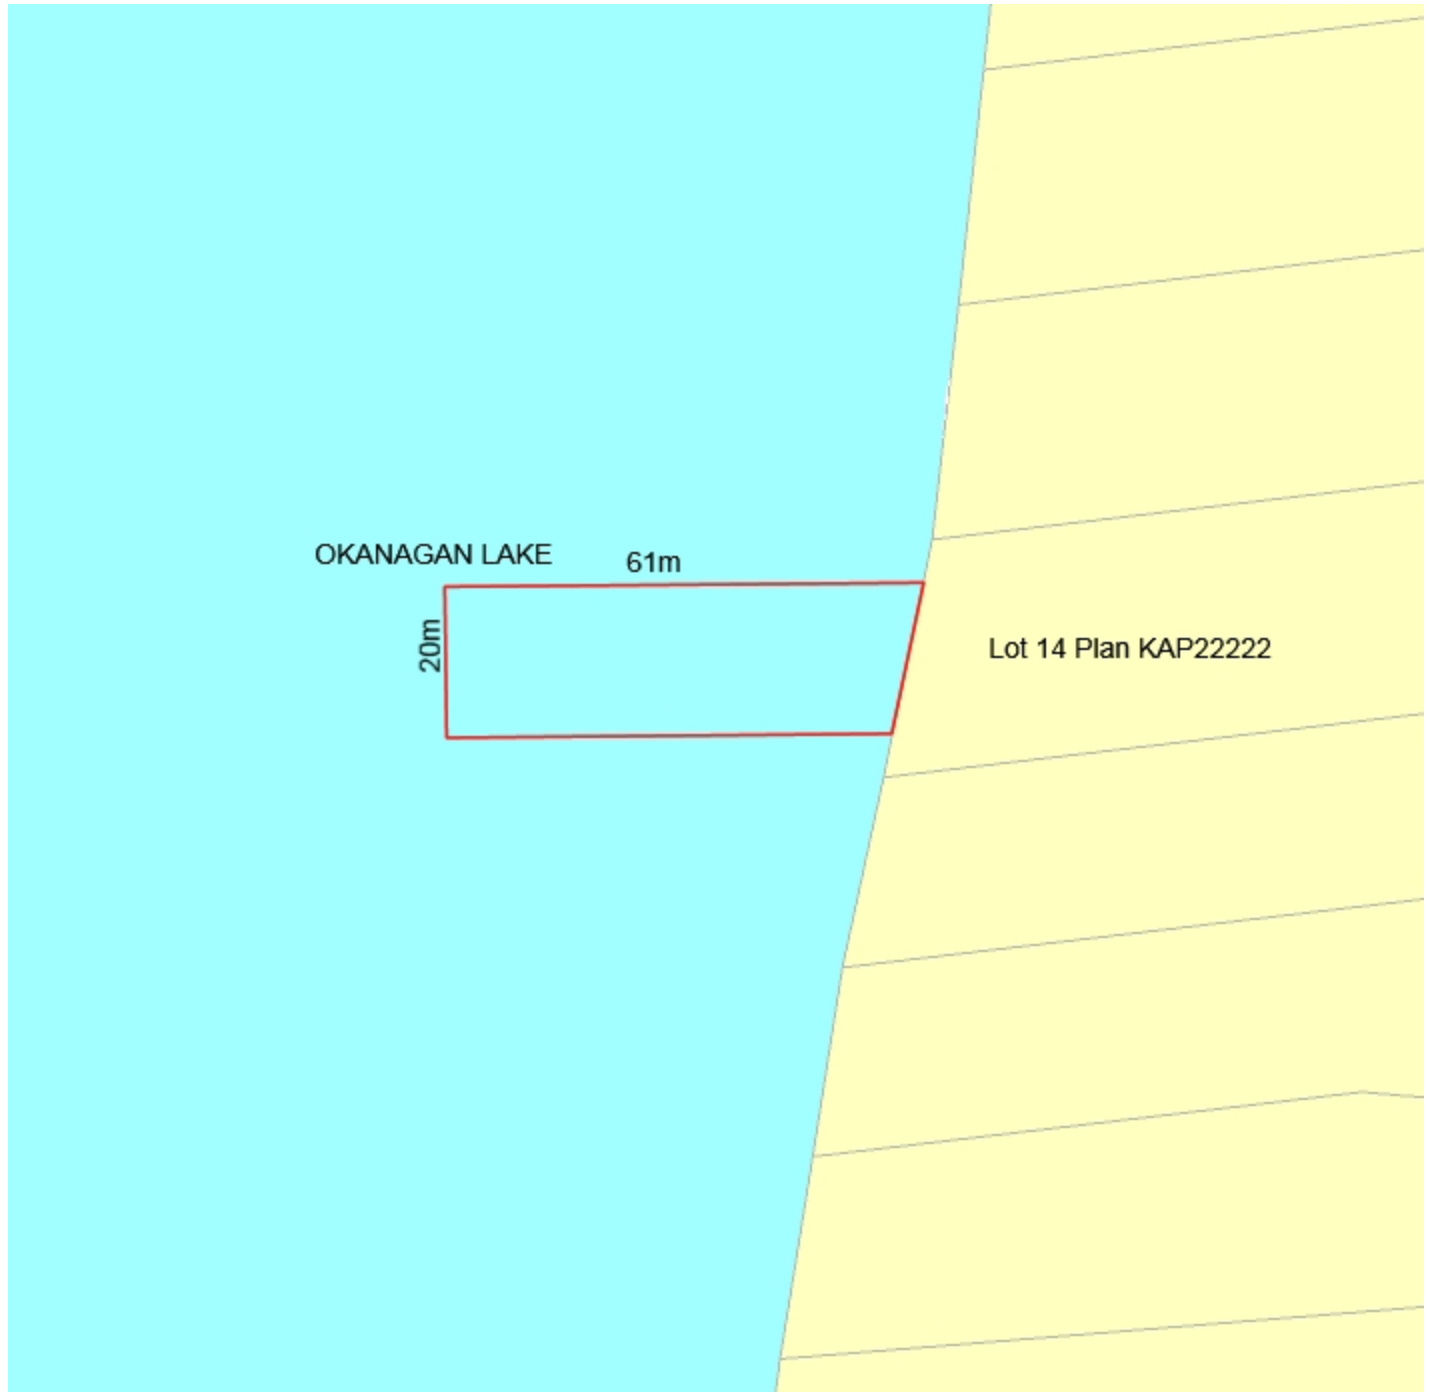

All that Crown foreshore being part of the bed of Okanagan Lake, fronting Lot 14, Section 8, Township 14, Osoyoos Division Yale District, Plan 22222, containing 0.122 hectares more or less

Scale: 1:1,000

BCGS Mapsheet(s): 82L013