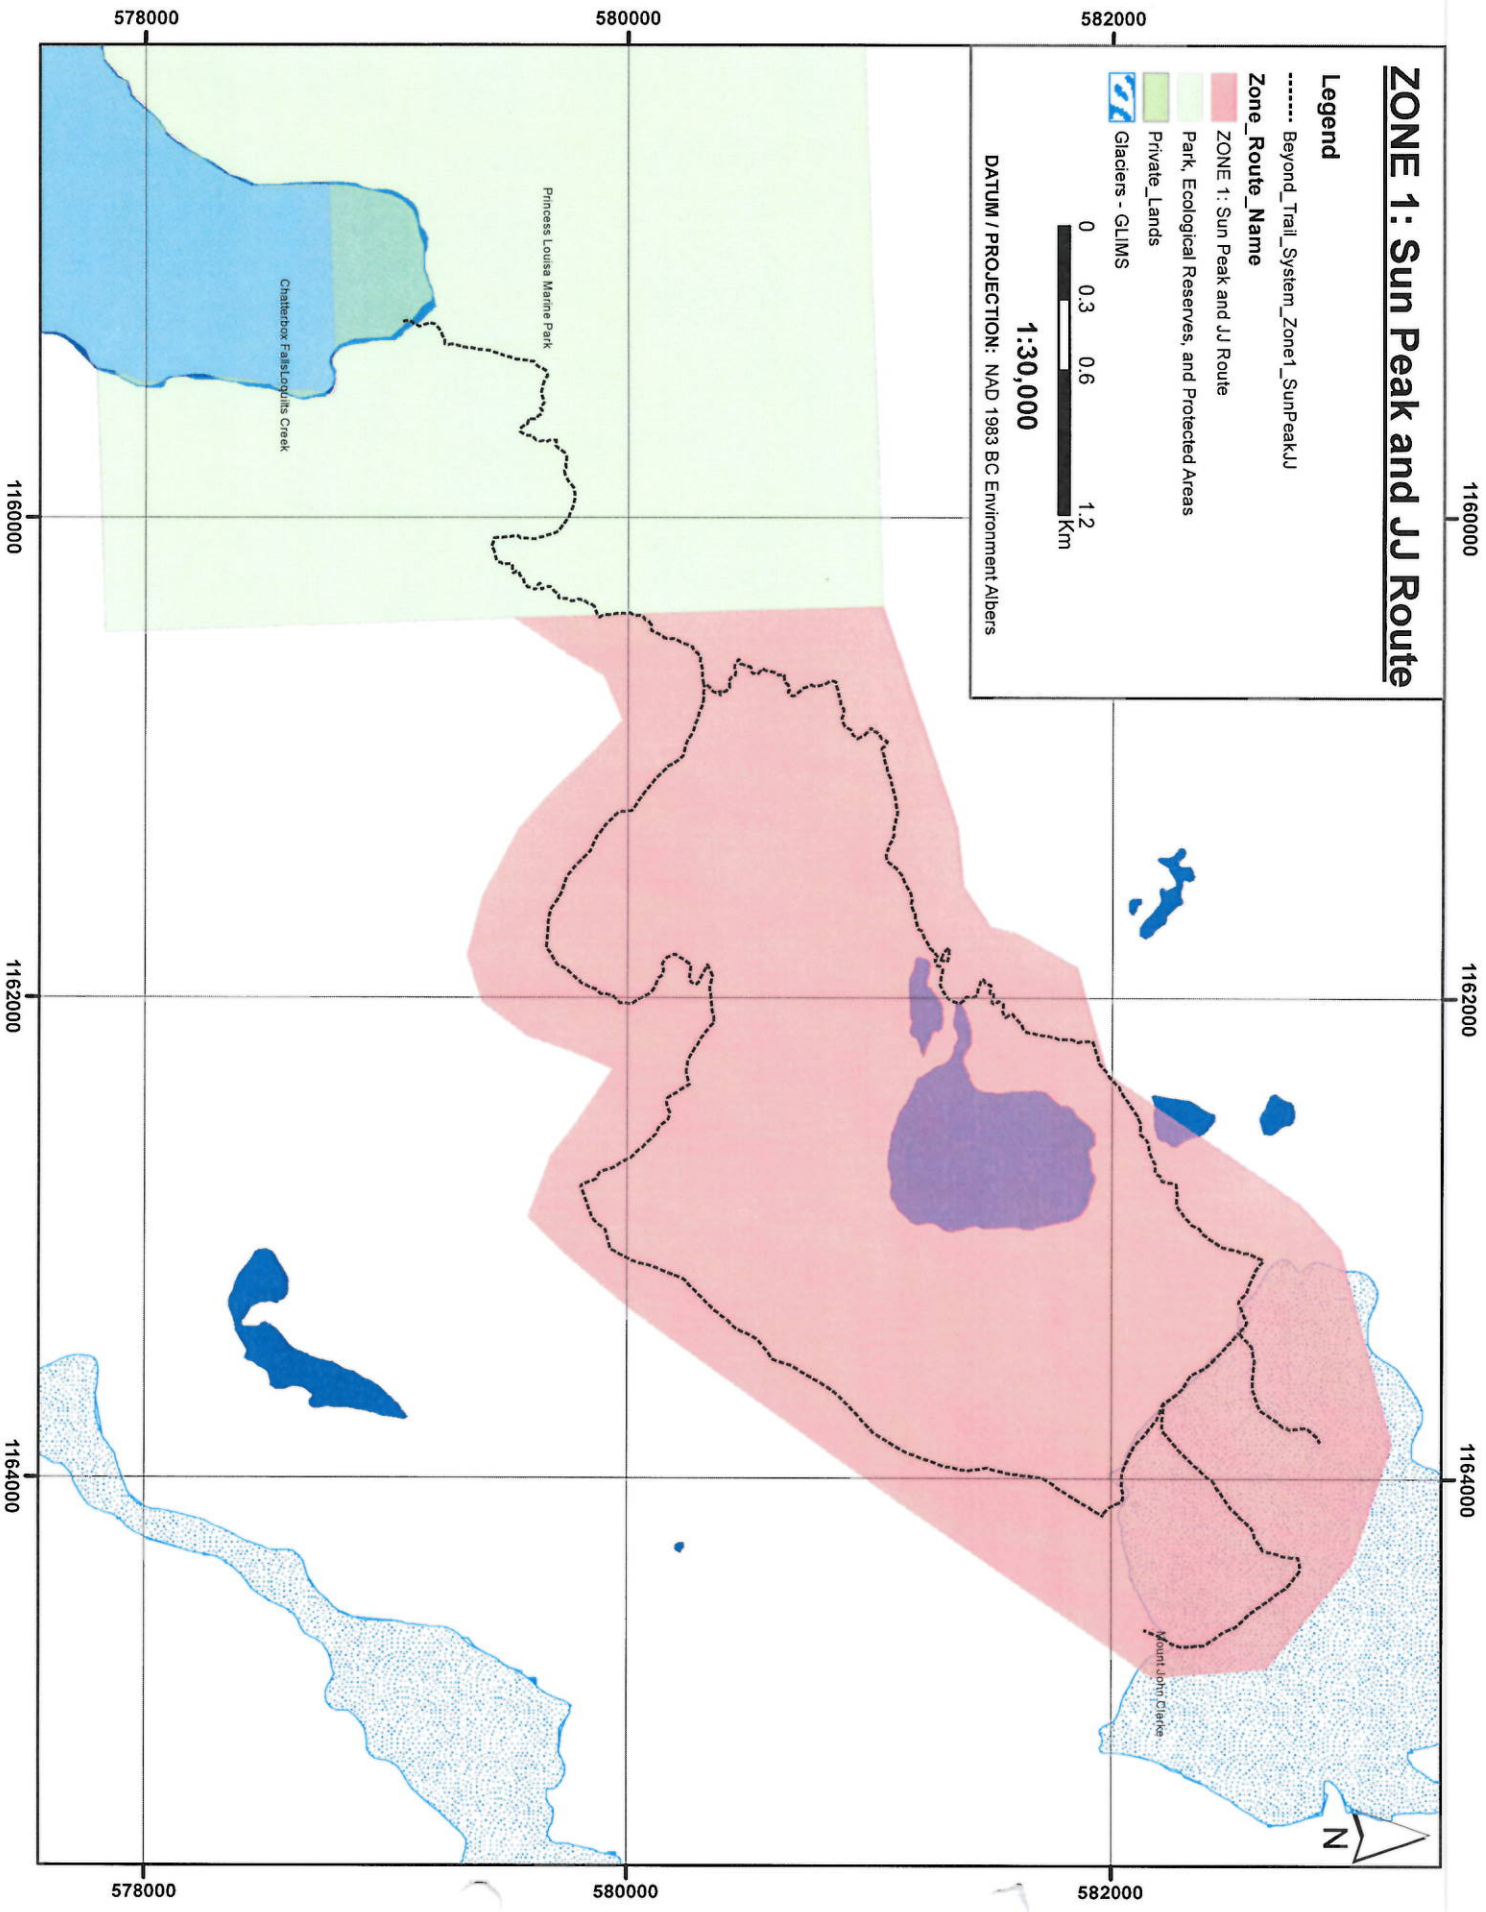

DL

ZONE 1: Sun Peak and JJ Route

Legend

..... Beyond_Trail_System_Zone1_SunPeakJJ

Zone_Route_Name

ZONE 1: Sun Peak and JJ Route

Park, Ecological Reserves, and Protected Areas

Private_Lands

Glaciers - GLIMS

1:30,000

DATUM / PROJECTION: NAD 1983 BC Environment Albers

22