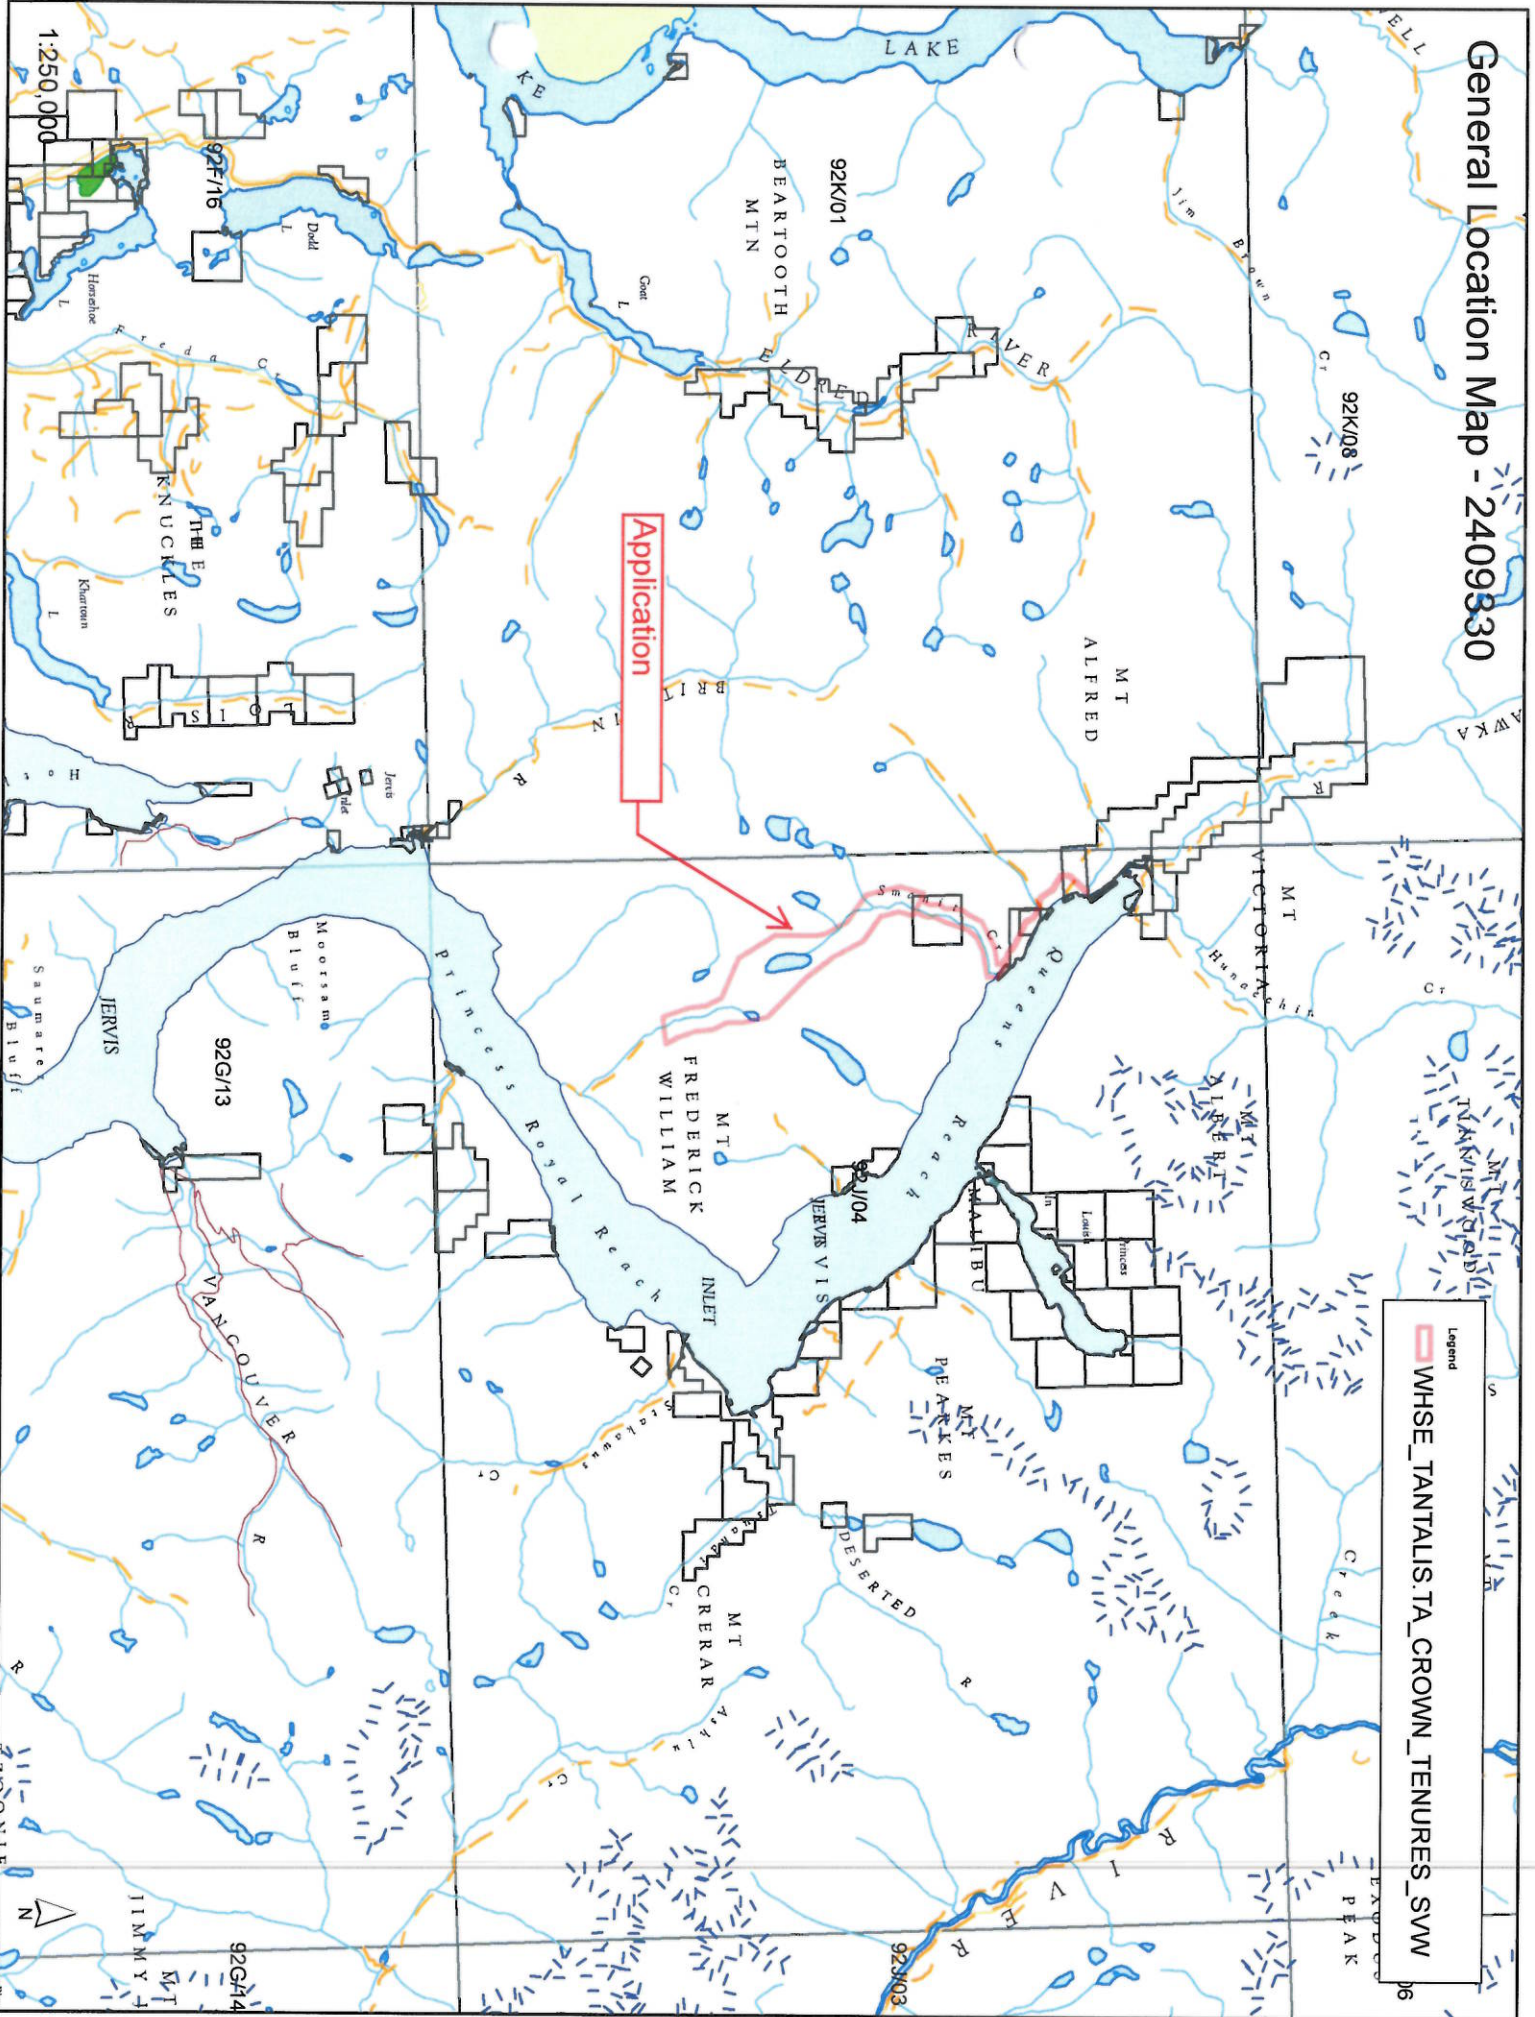

# General Location Map - 24098330

Legend  
WHSE\_TANTALIS\_TA\_CROWN\_TENURES\_SVM