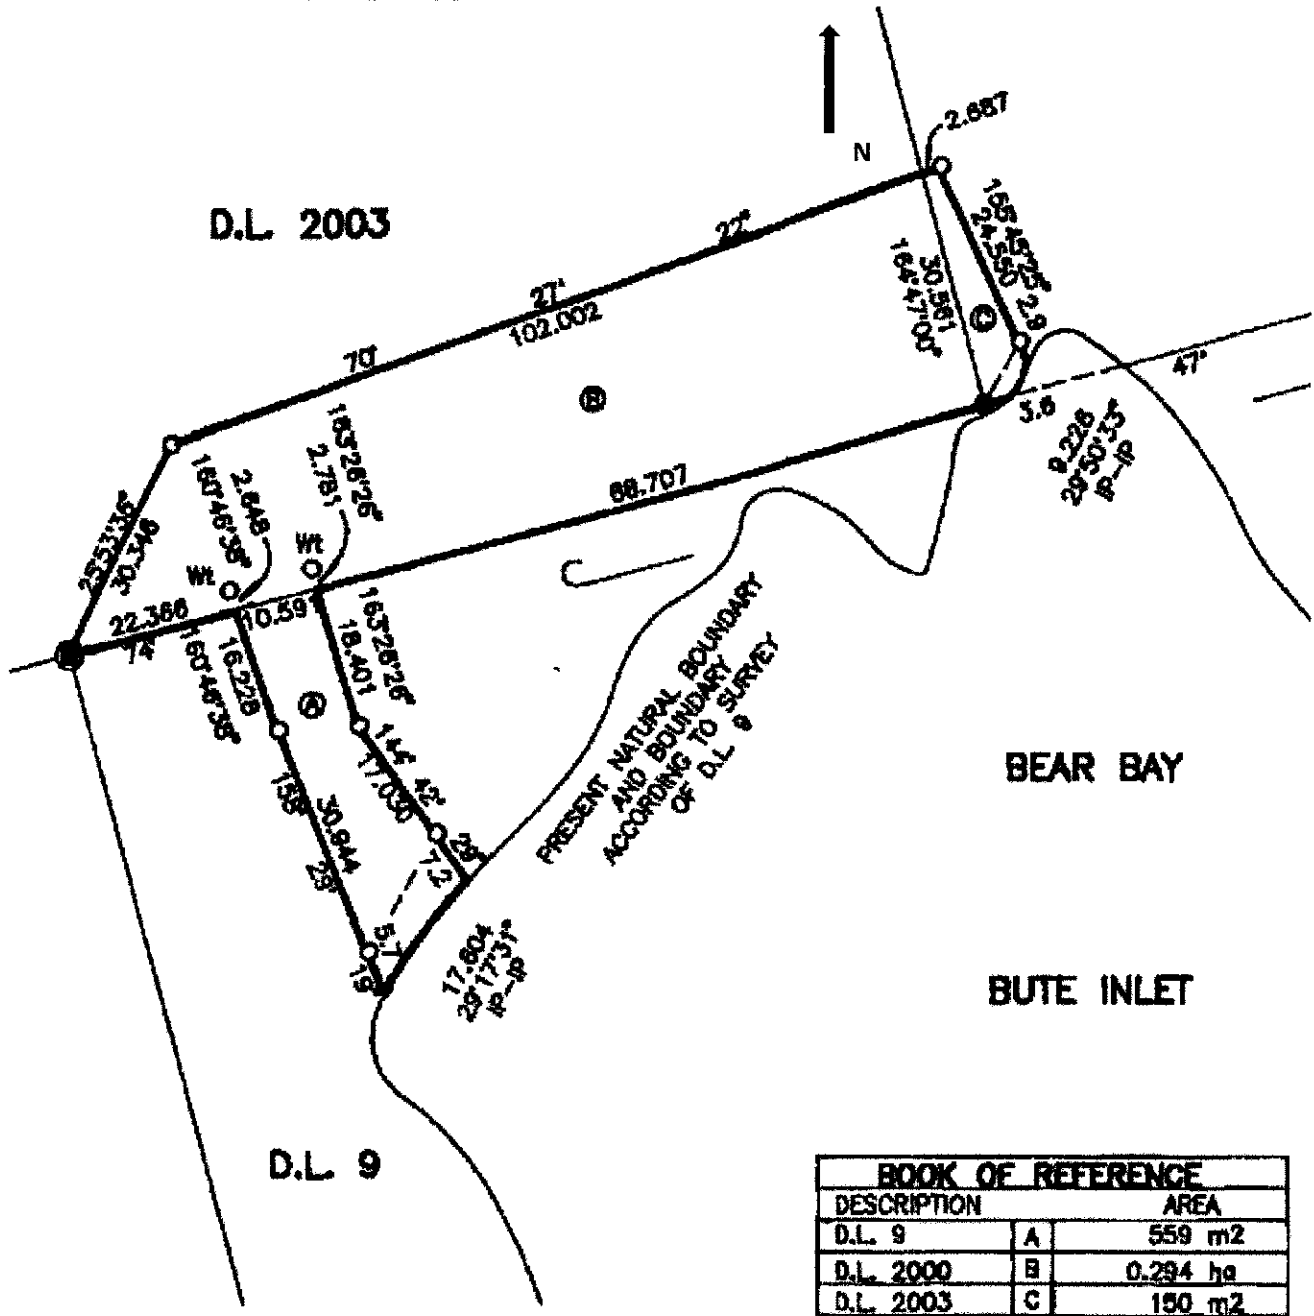

**Location Map**

ay

**Detailed Site Map (Property)**

# Detailed Site Map (Crown Tenure Application Area)

✓

# Site Specific Drawings

## Bute Inlet Lodge (Bear Bay) Site Specific Map (Jan '16)