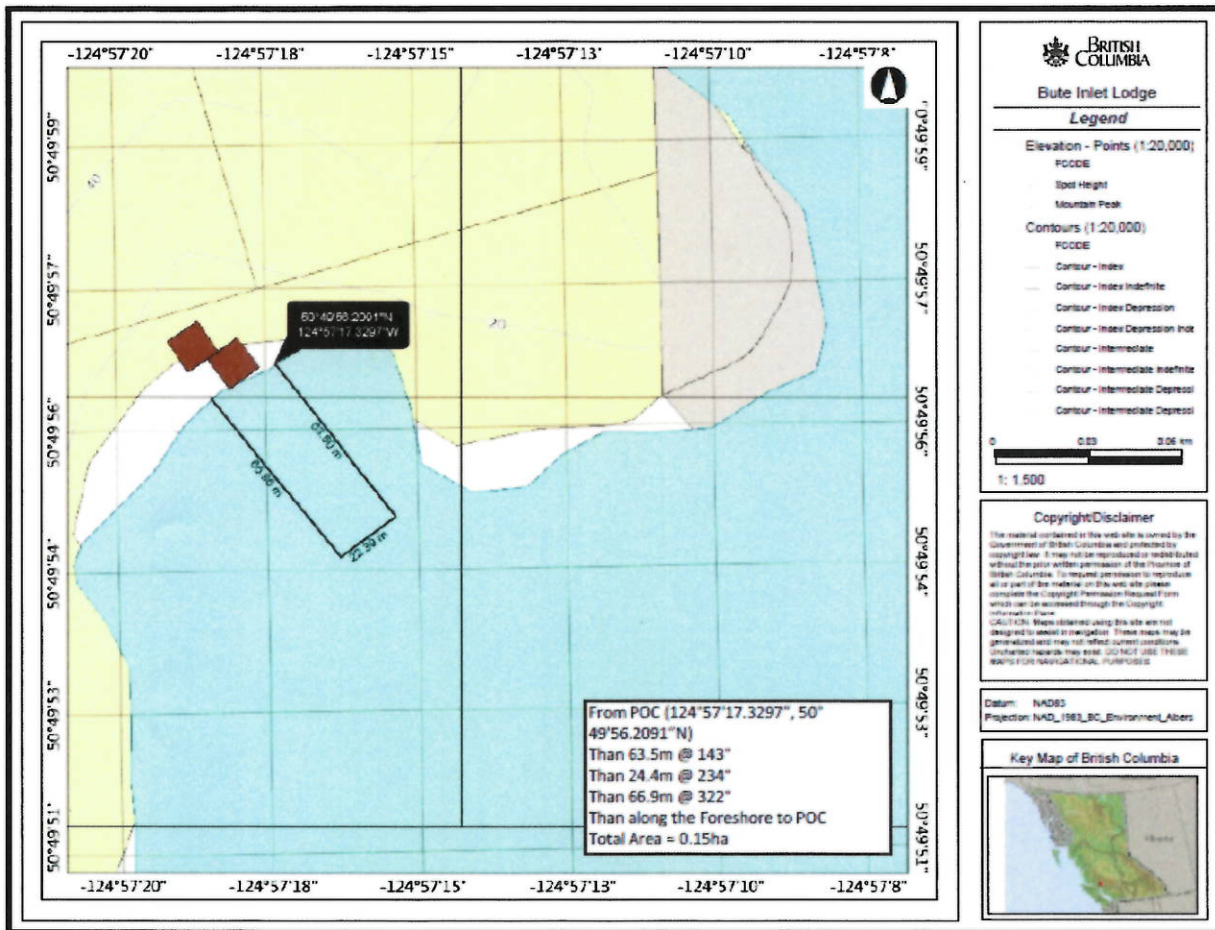

**Location Map**

ay

**Detailed Site Map (Property)**

# Detailed Site Map (Crown Tenure Application Area)

✓

# Site Specific Drawings

## Bute Inlet Lodge (Bear Bay) Site Specific Map (Jan '16)