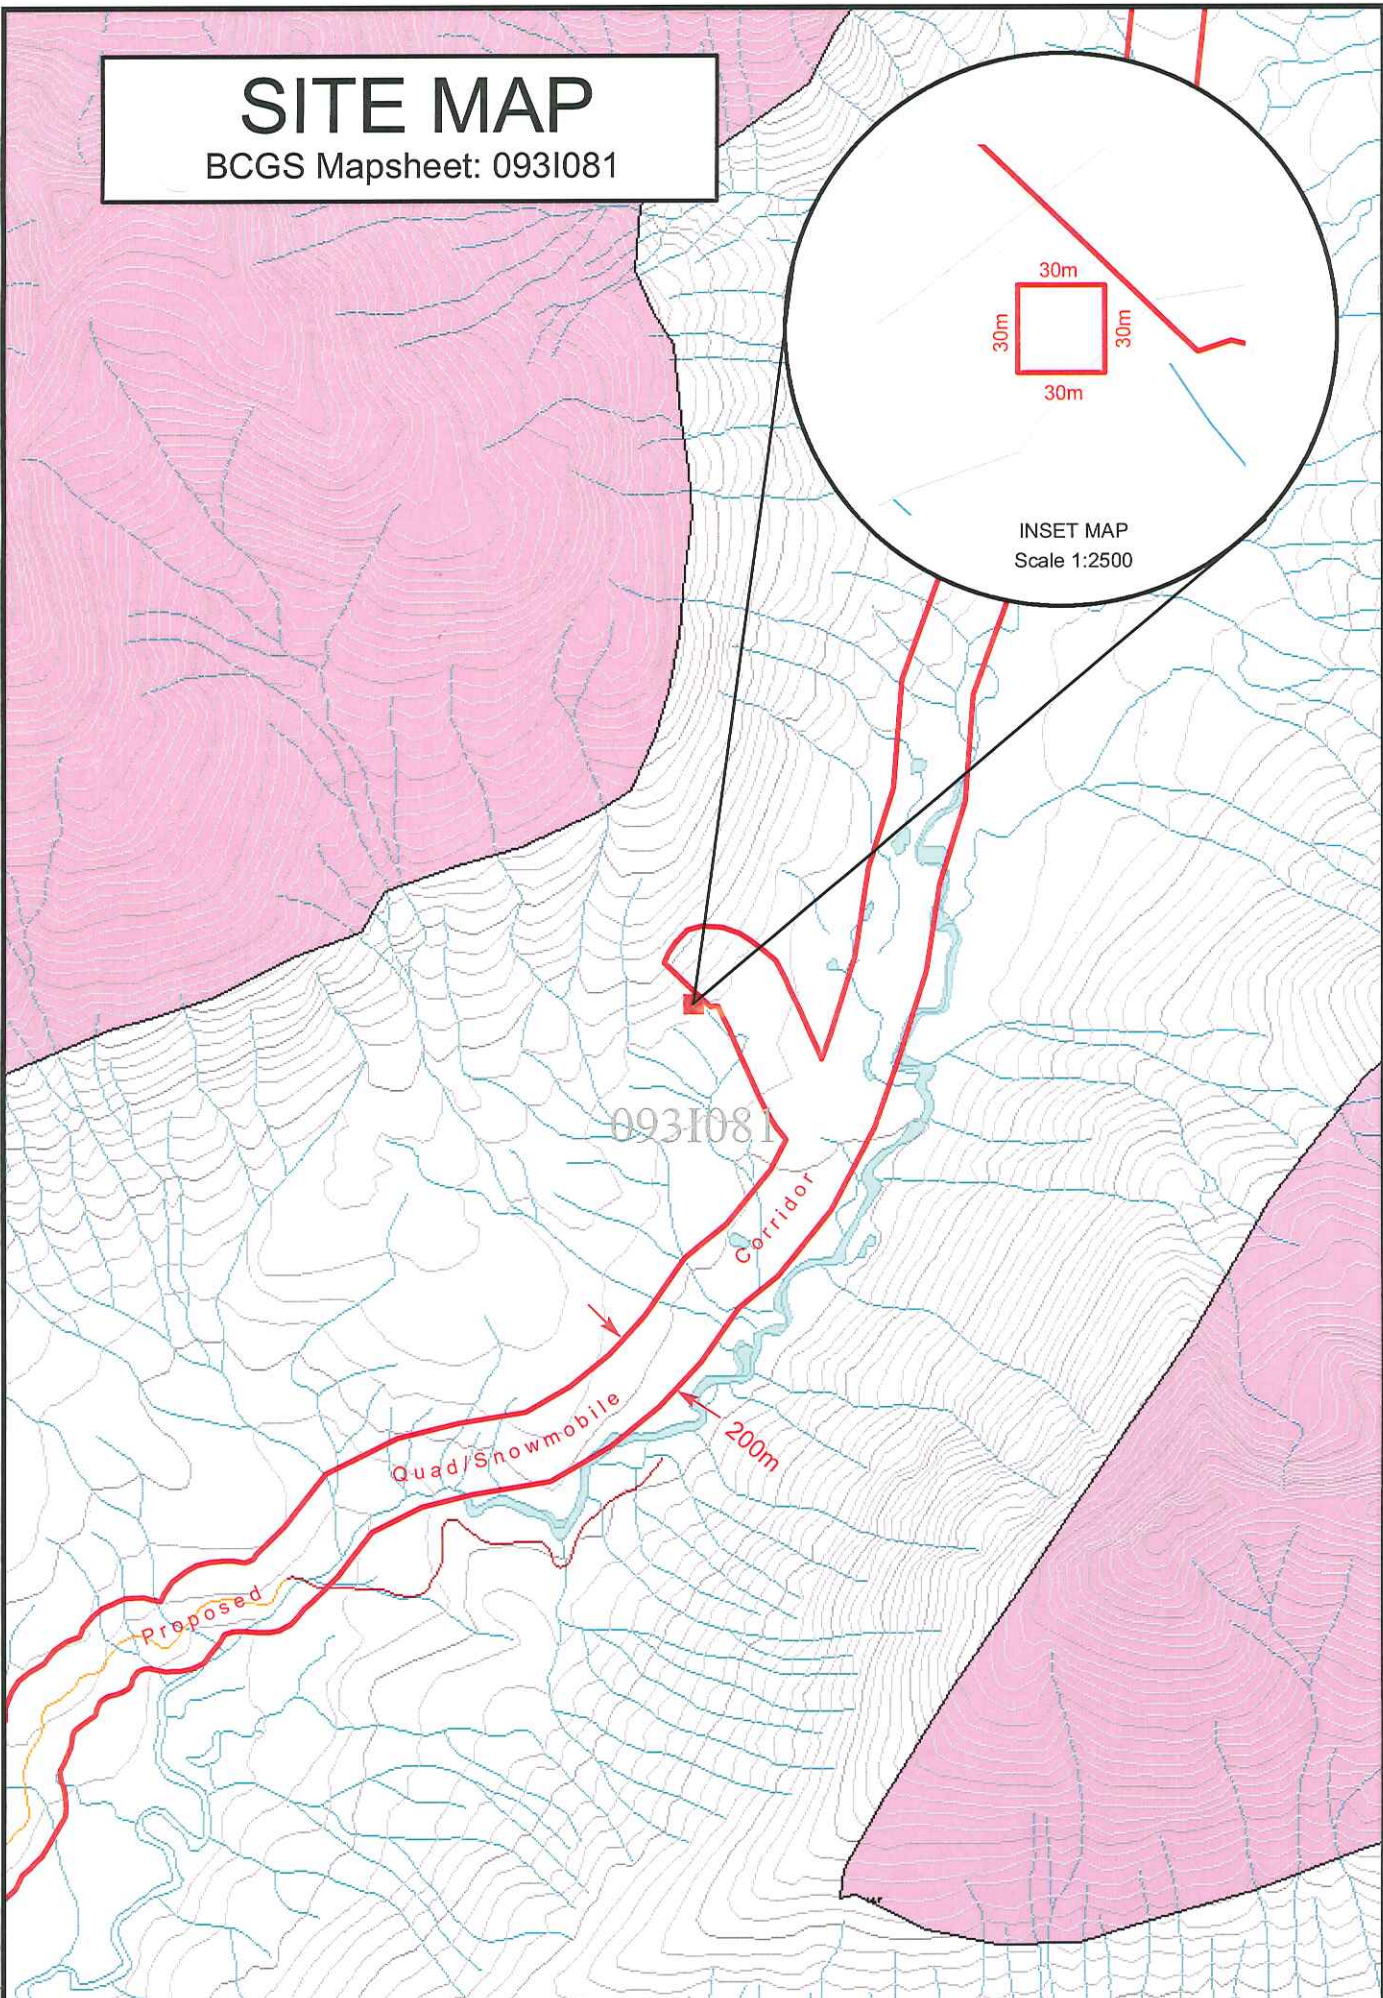

SITE MAP

BCGS Mapsheet: 0931081

File Number: 7408674

Site # 3- application site Area = 0.09 Ha

Cabin Site

Scale - 1:20,000 *

* if printed on 17X11 page

Meters

Albers Projection
NAD 83

Legend

- Application
 - Tenure
 - Primary Survey Parcel
 - Road
 - Trail
 - Rail Line
 - River or Stream
 - Lake - Definite
 - Marsh
 - Icefield
 - Island - Definite
 - Contour Lines (20 m)
 - Proposed Snowmobile Closure
- All measurements are approximate.

Produced by
FrontCounter BC
Northern Service Centre GIS Section
January 29, 2008