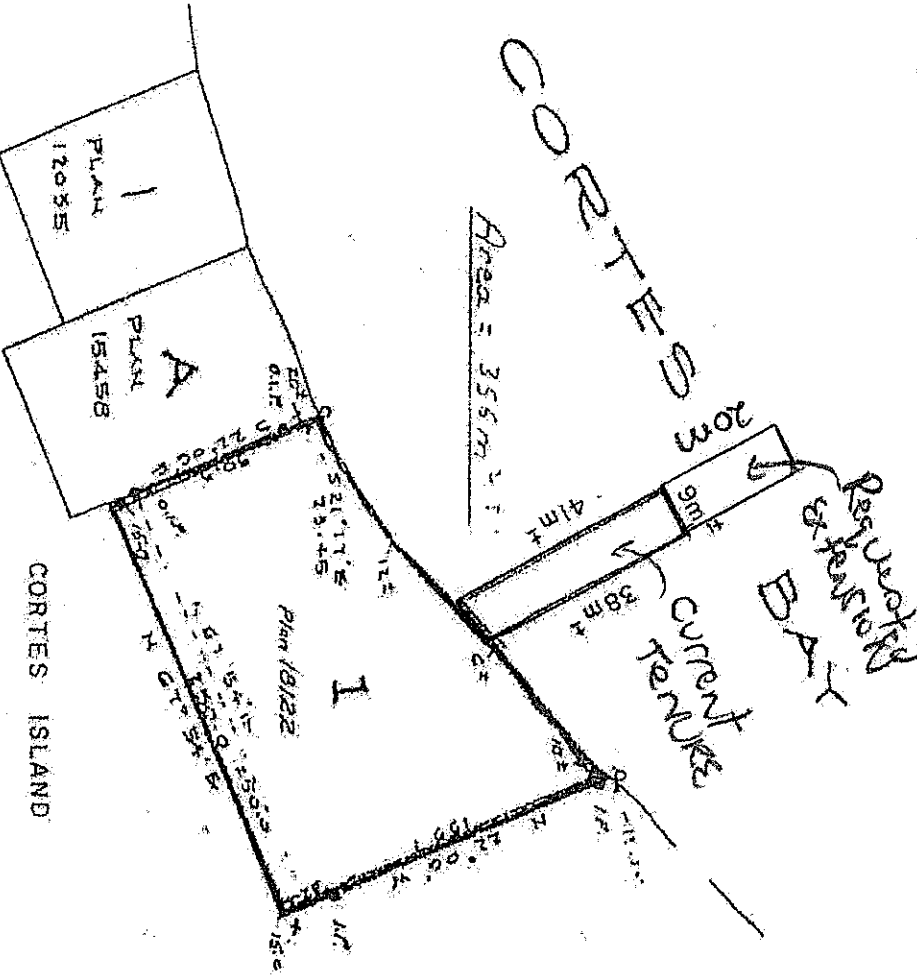

CORTES ISLAND

NORTH

Sec 10

Cortes Bay

CORTES BAY

SUBJECT
DL 307
73643

5A

Licence

111785

Title No: 1402689
Disposition No: 832370

LEGAL DESCRIPTION SCHEDULE

unsurveyed foreshore or land covered by water being part of the bed of Cortez Bay,
Sayward District, containing 0.0356 hectares, more or less

CORTES ISLAND

Side View Plan

Current Tenure Boundary

Present Natural Boundary