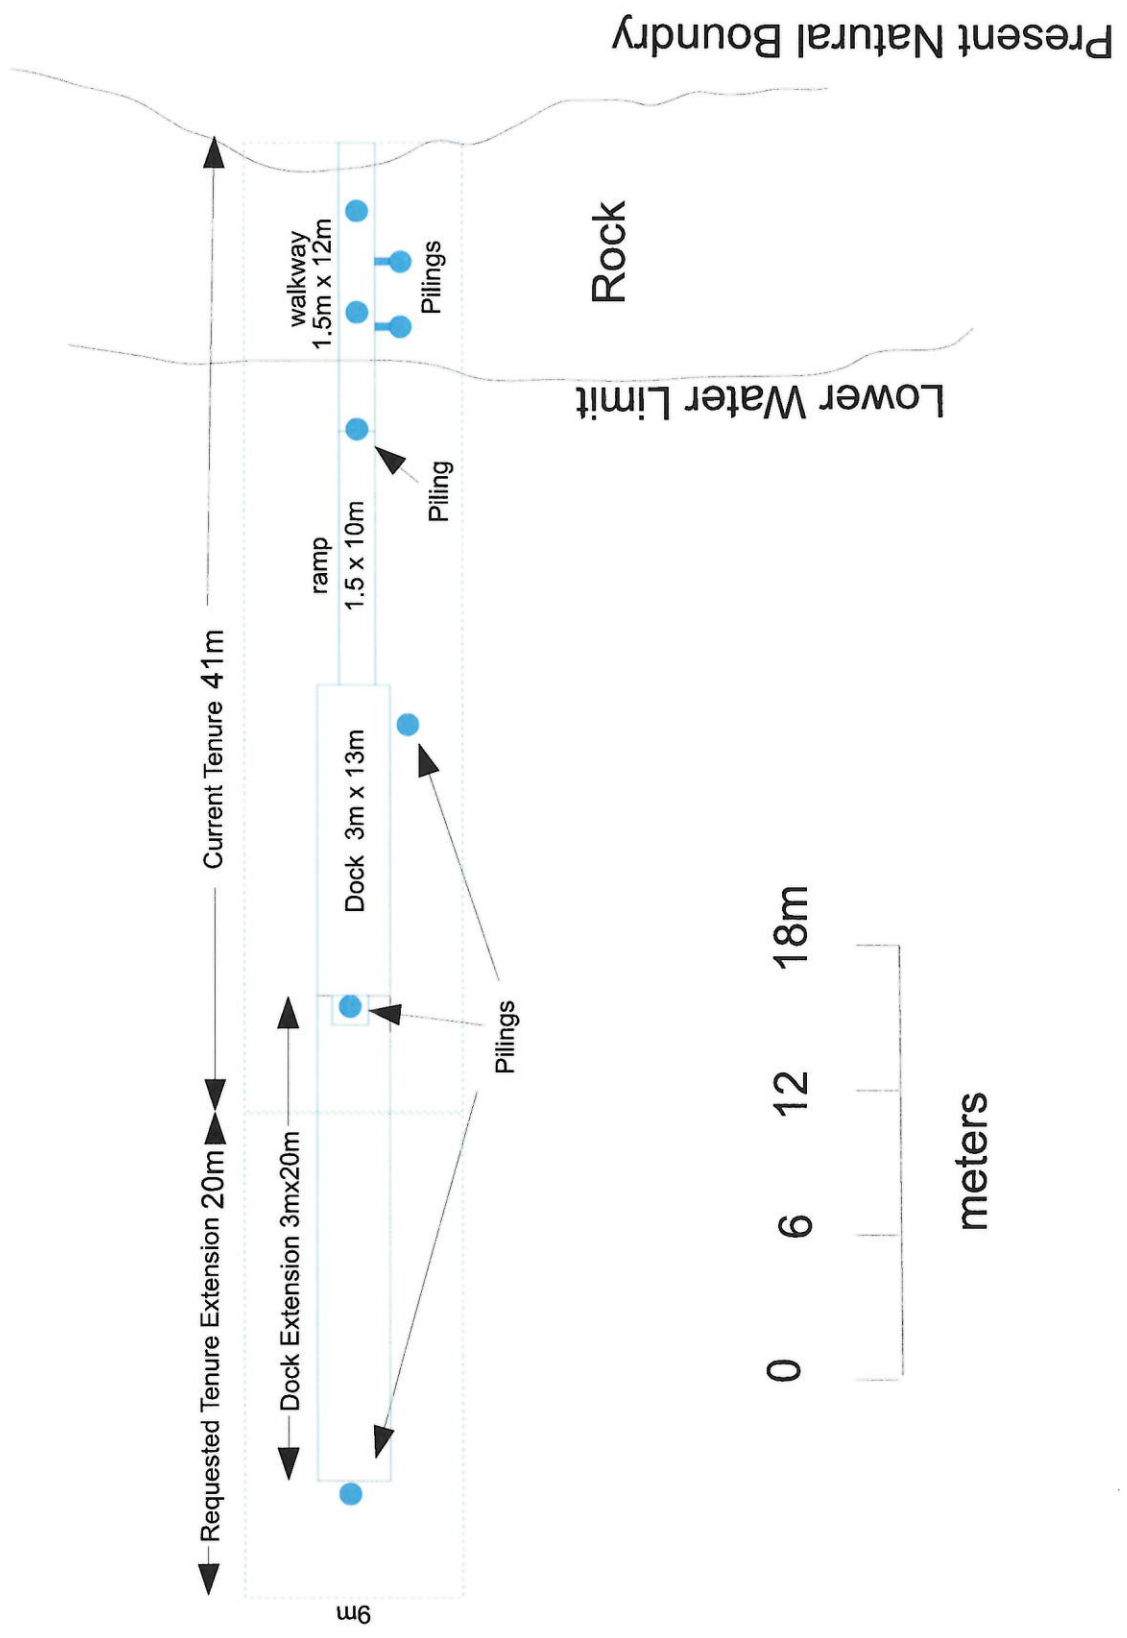

CORTES ISLAND

NORTH

Sec 10

Cortes Bay

CORTES BAY

SUBJECT
DL 307
73643

5A

Licence

111785

Title No: 1402689
Disposition No: 832370

LEGAL DESCRIPTION SCHEDULE

unsurveyed foreshore or land covered by water being part of the bed of Cortez Bay,
Sayward District, containing 0.0356 hectares, more or less

CORTES ISLAND

Side View Plan

Current Tenure Boundary

Present Natural Boundary