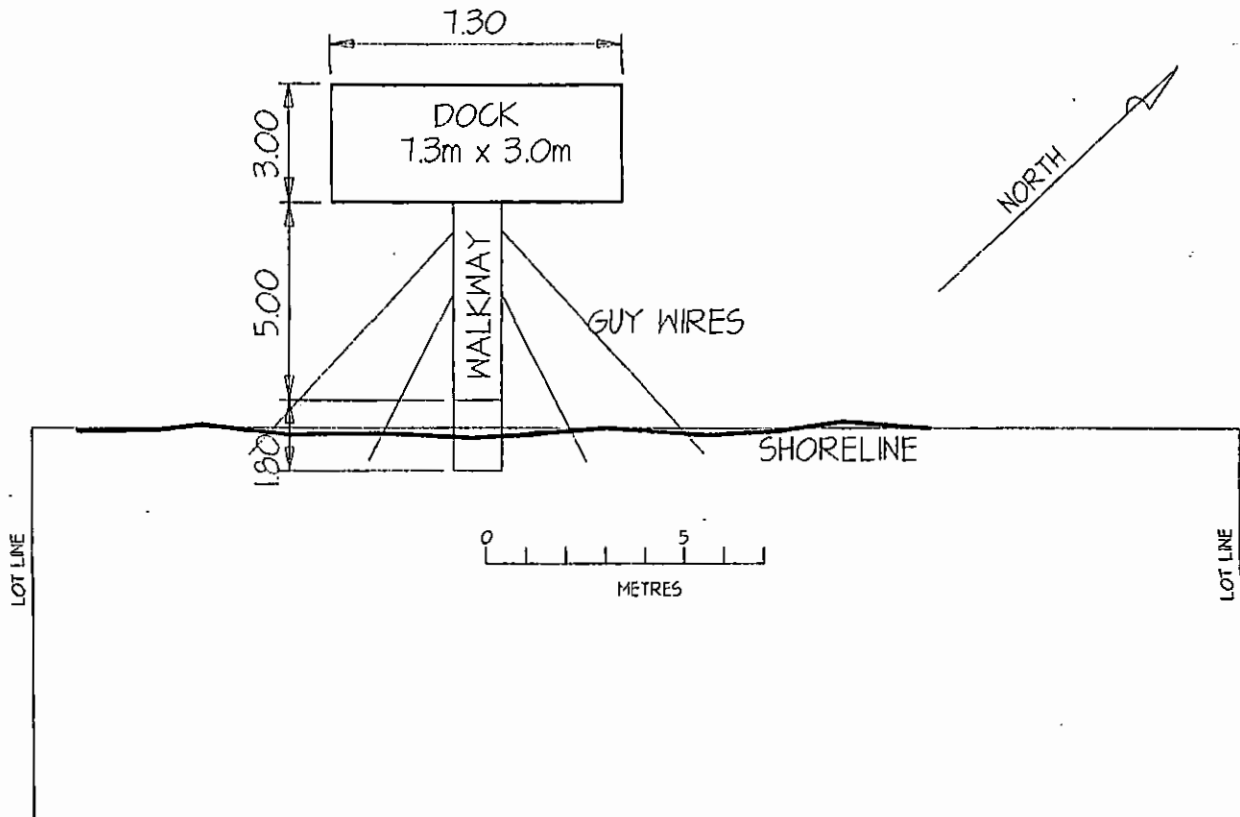

DOCK SITE PLAN

LEGAL: BLOCK C OF LOT 7147, GROUP I, NWD, CONTAINING 0.3076 HA.

BUTTERFLY LAKE

SIDE VIEW PLAN