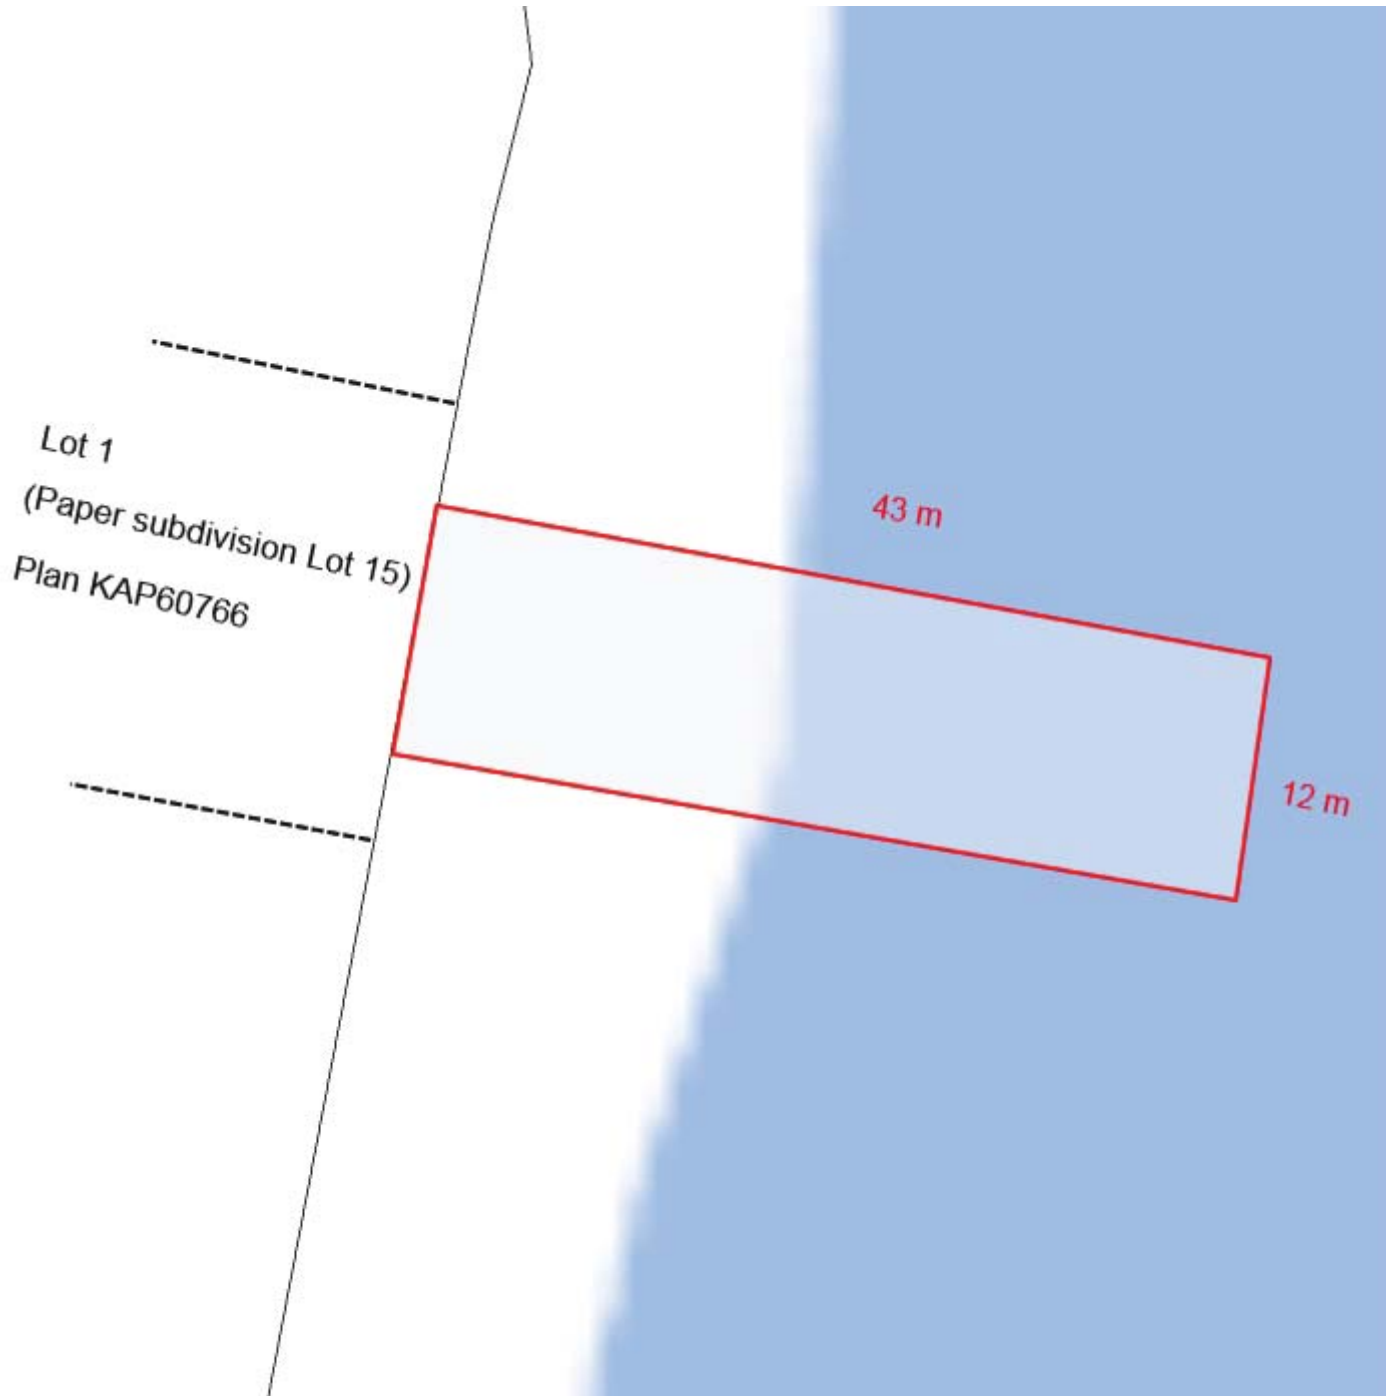

All that Unsurveyed Crown Foreshore being part of the bed of Okanagan Lake and fronting Lot 1 (Paper subdivision lot 15), District Lot 3546, Osoyoos Division, Yale District, Plan KAP60766 containing 0.055 hectares more or less.

Scale: 1:381

BCGS Mapsheet(s): 82L 003