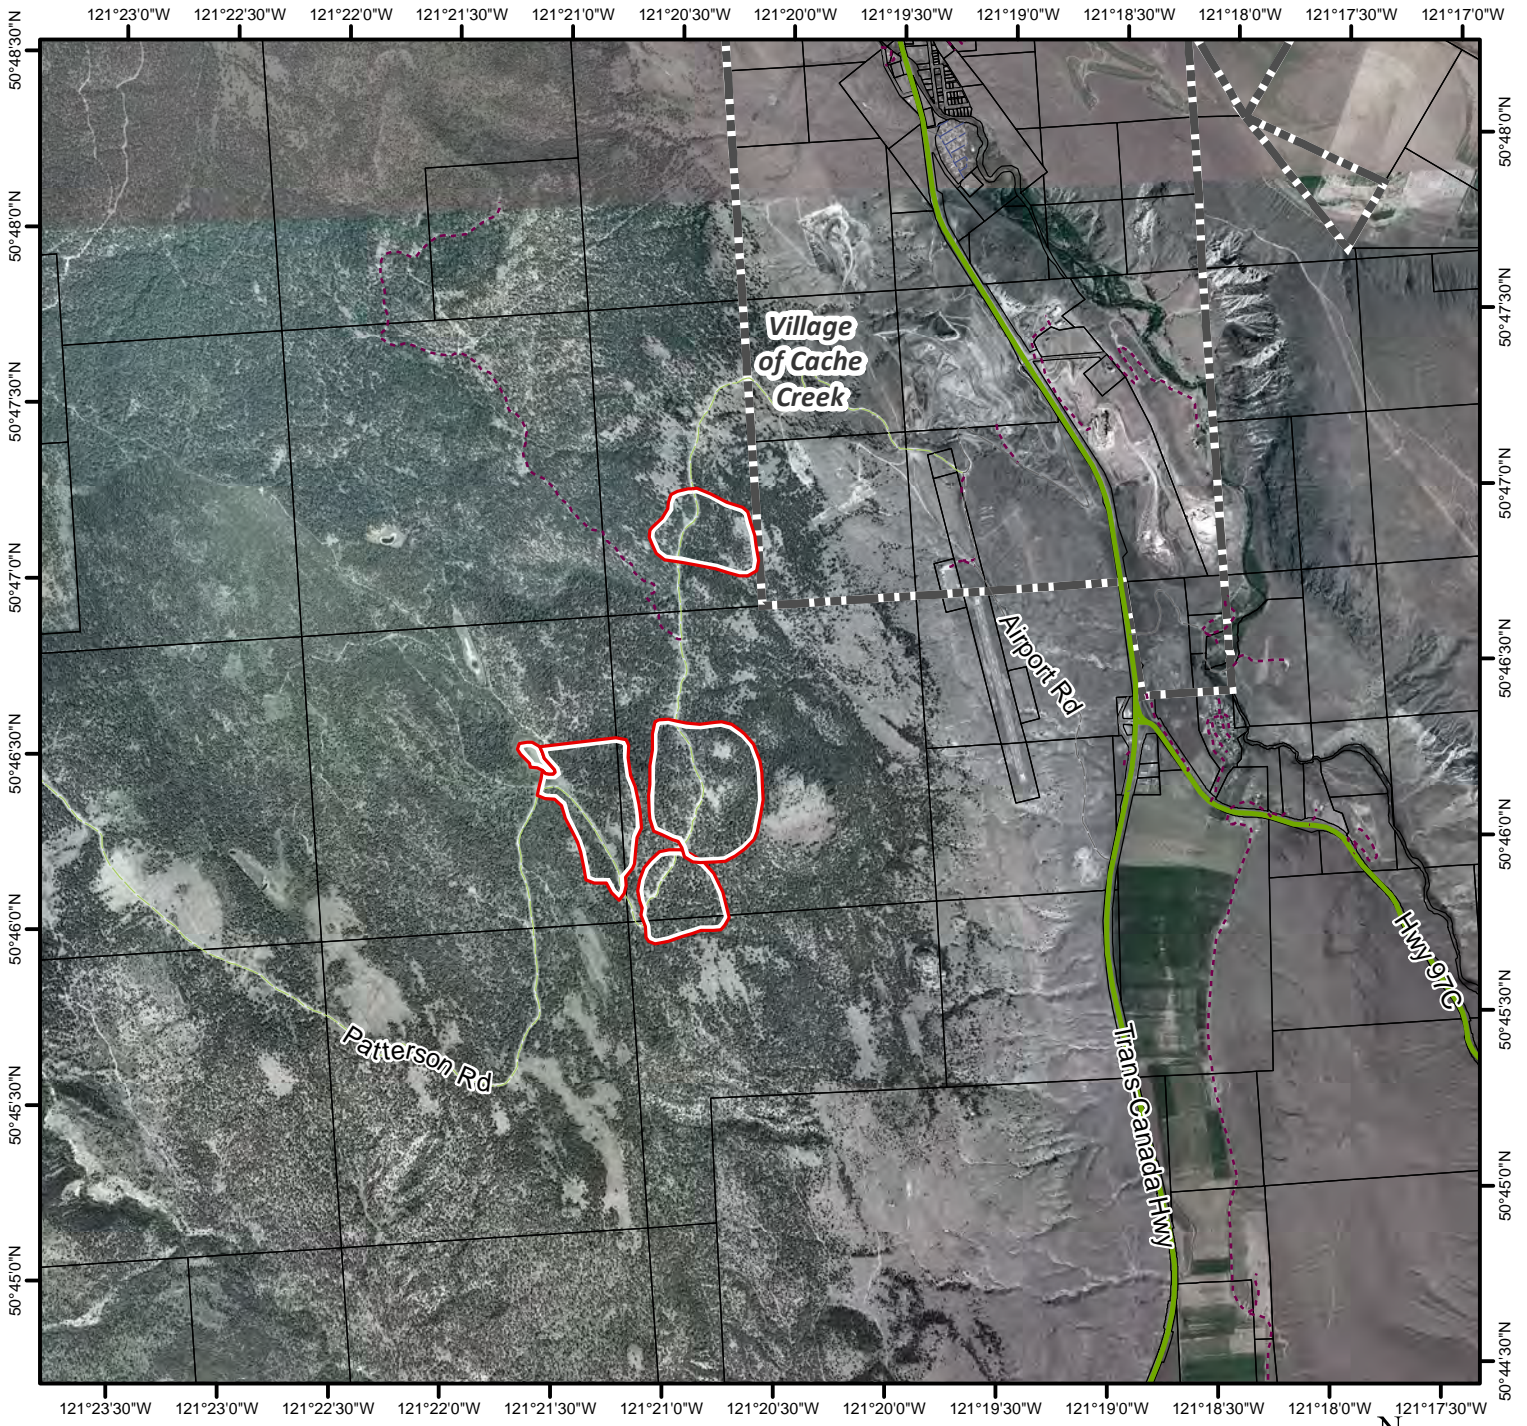

Campbell Hill Filming Sites Ortho

1:40,000