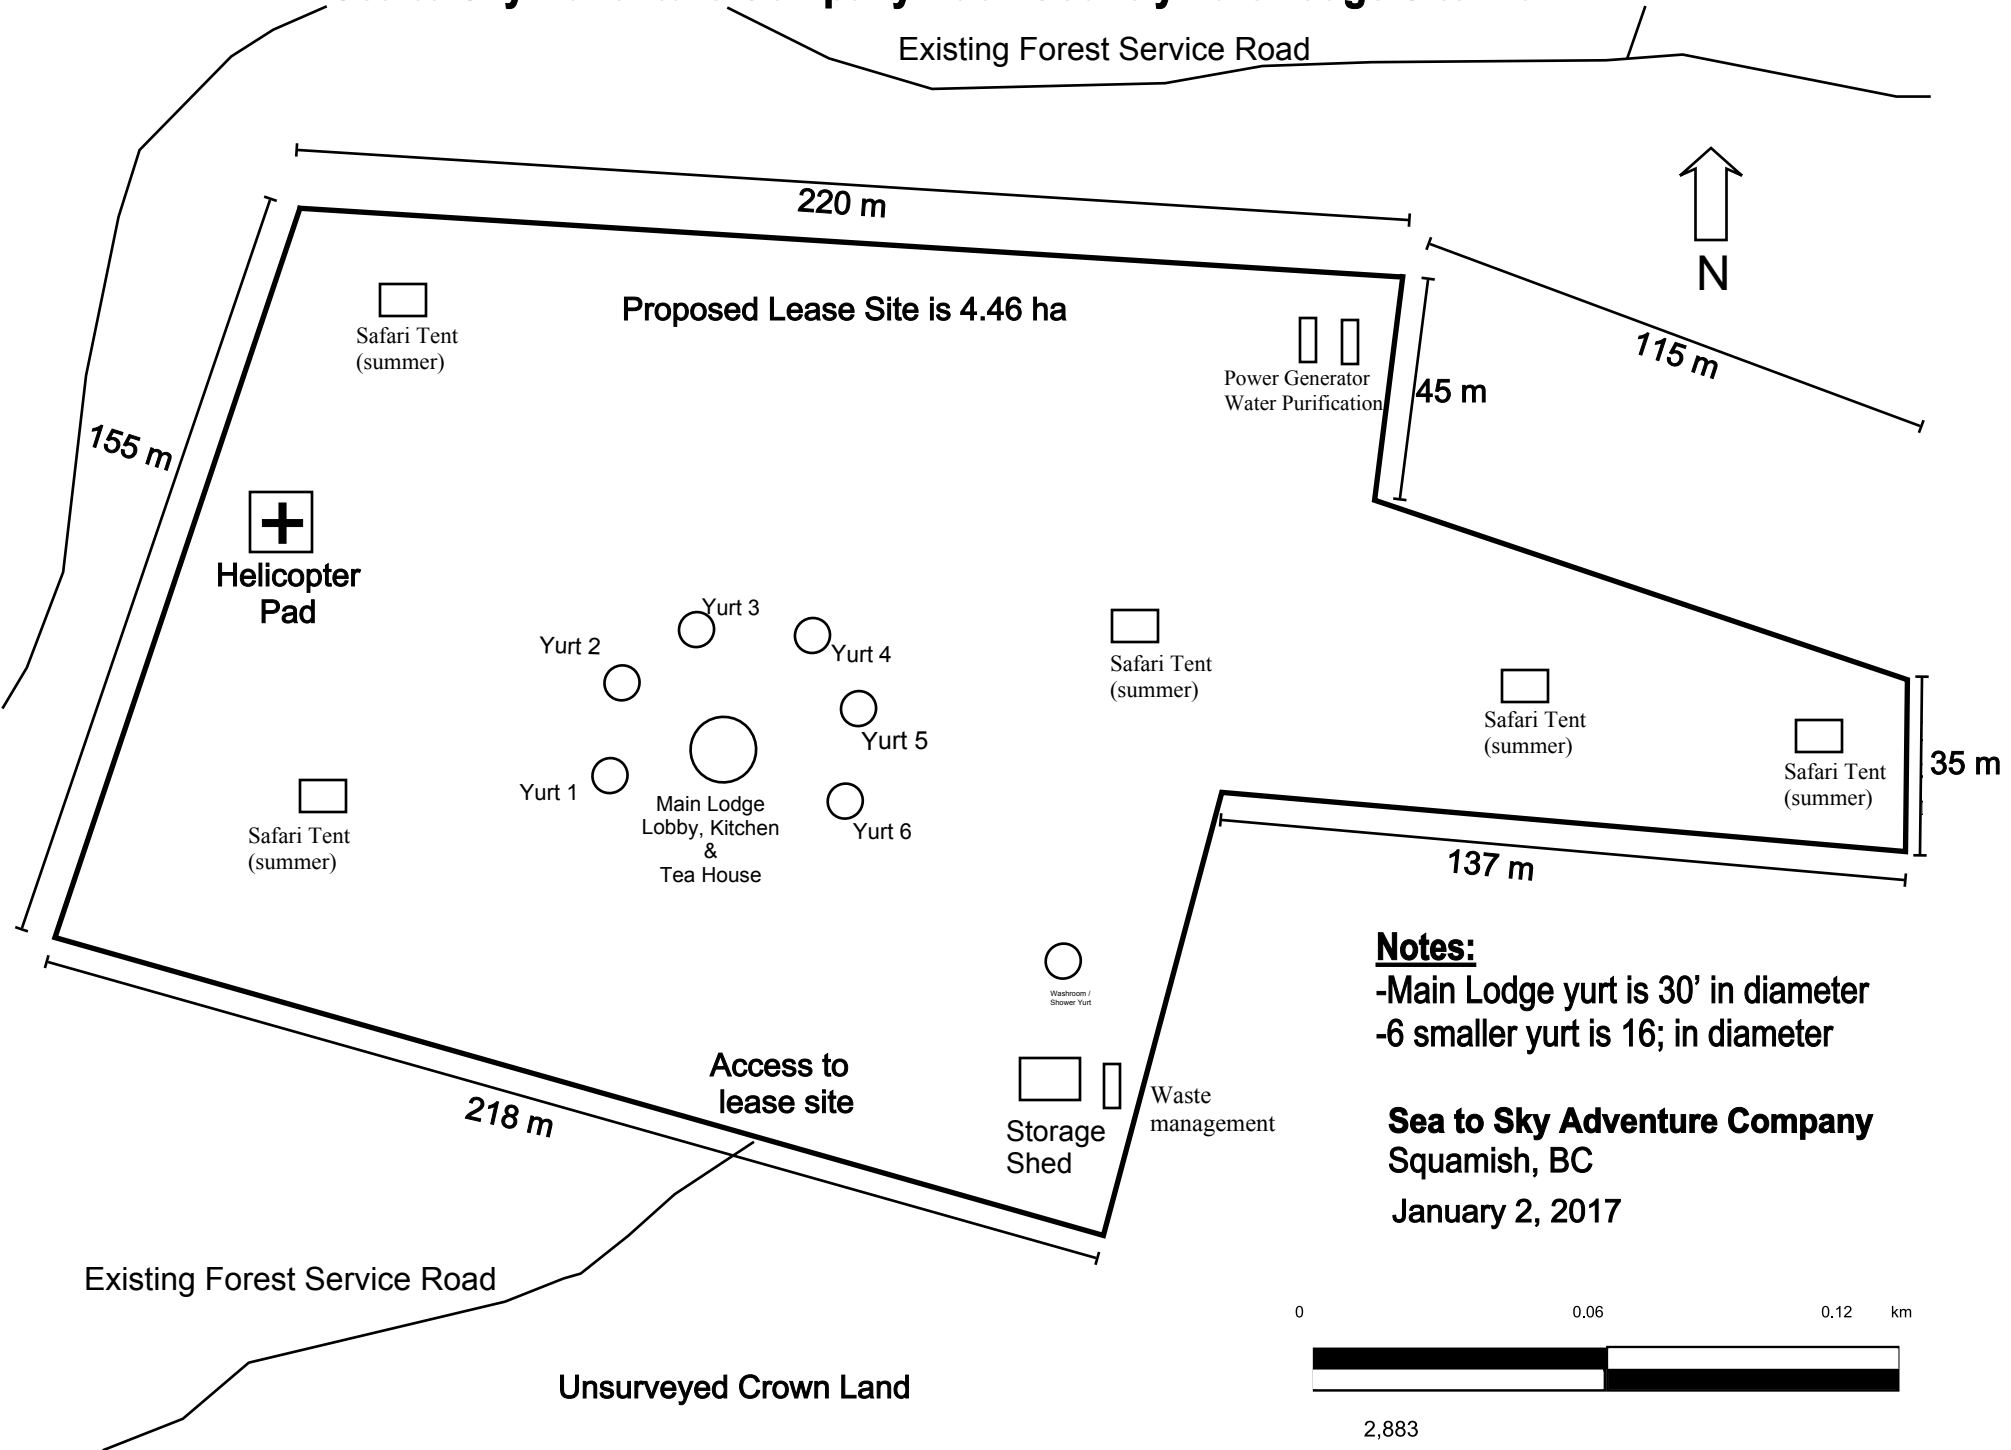

Sea to Sky Adventure Company Back Country Yurt Lodge Site Plan

Existing Forest Service Road

Notes:

- Main Lodge yurt is 30' in diameter
- 6 smaller yurt is 16' in diameter

Sea to Sky Adventure Company
Squamish, BC

January 2, 2017