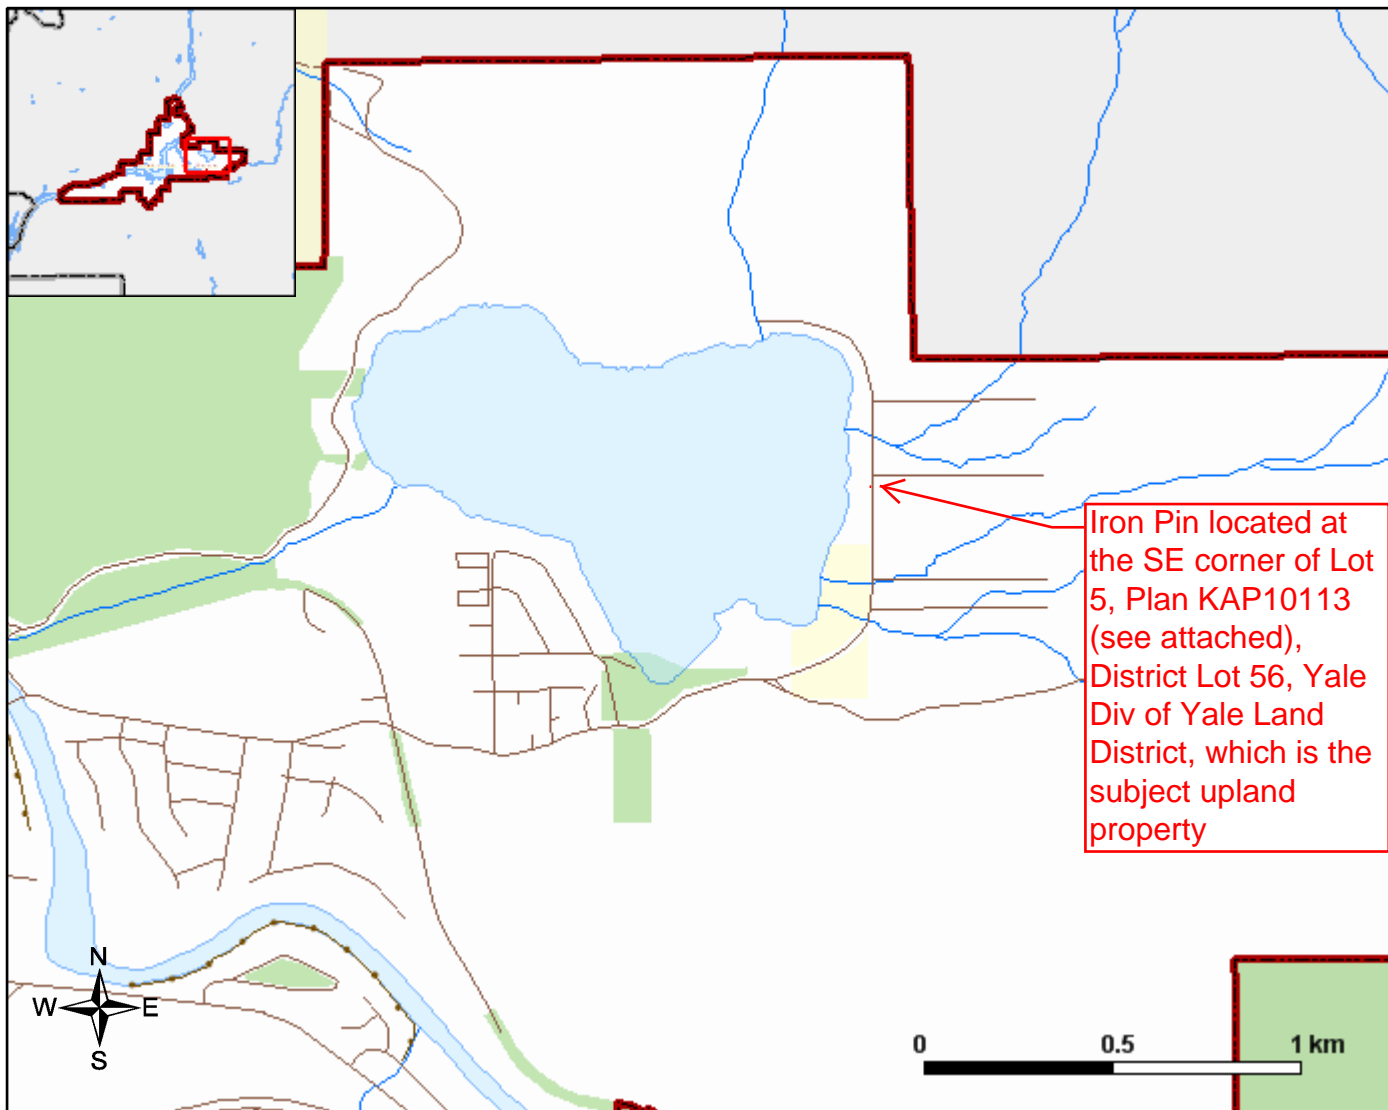

SITE GENERAL MAP

Kawkawa Lake Area Map 1:20,000 scale

Legend

- Dykes
- District of Hope Boundaries**
- ▭ District of Hope
- Jurisdictions**
- ▭ Fraser Valley Regional District
- + Railways
- Roads**
- Paved Roads
- - - Unpaved Roads
- Streams
- ▭ Waterbodies
- ▭ Wetlands
- ▭ Indian Reserves
- ▭ Parks and Protected Areas
- ▭ Conservation Lands
- ▭ Jurisdictions Fill
- Jurisdictions Fill**
- District of Hope

Disclaimer: This map was compiled by the District of Hope and the Fraser Valley Regional District for general information purposes only. This map utilizes data from various sources and is distributed without warranties of any kind.

Scale 1:20000

23 August 2017, 12:29